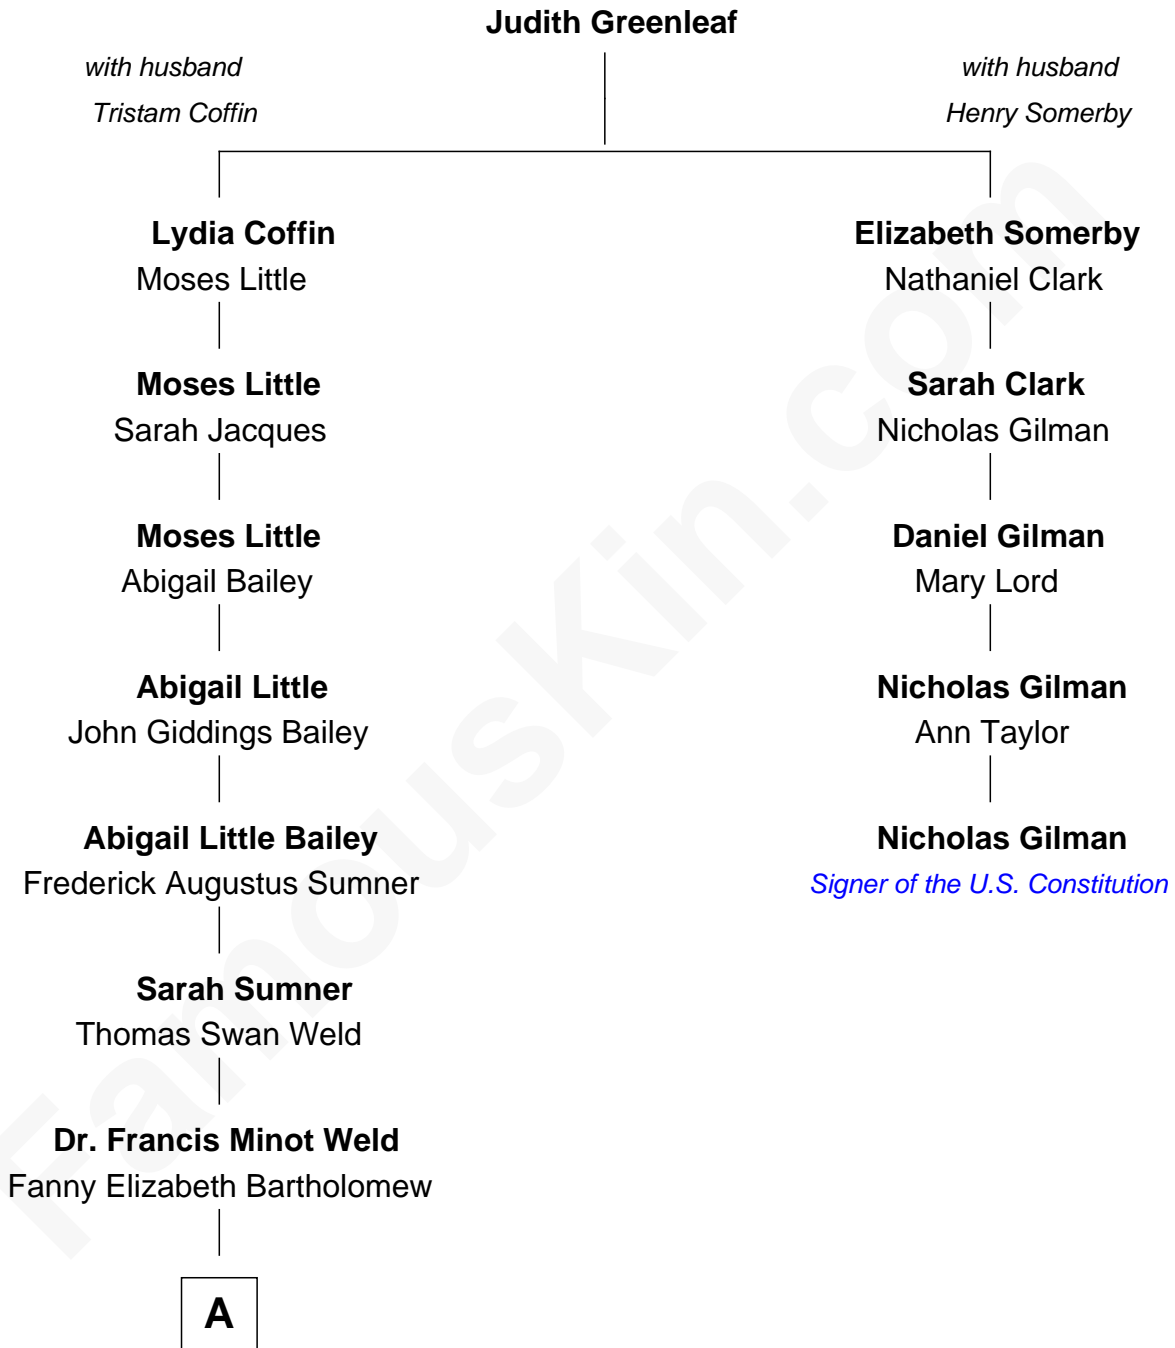

# FamousKin.com

## Relationship Chart of

### Bill Weld

68th Governor of Massachusetts

4th cousin 5 times removed of

### Nicholas Gilman

Signer of the U.S. Constitution

**A**

—  
**Francis Minot Weld**

Margaret Low White

—  
**David Weld**

Mary Blake Nichols

—  
**Bill Weld**