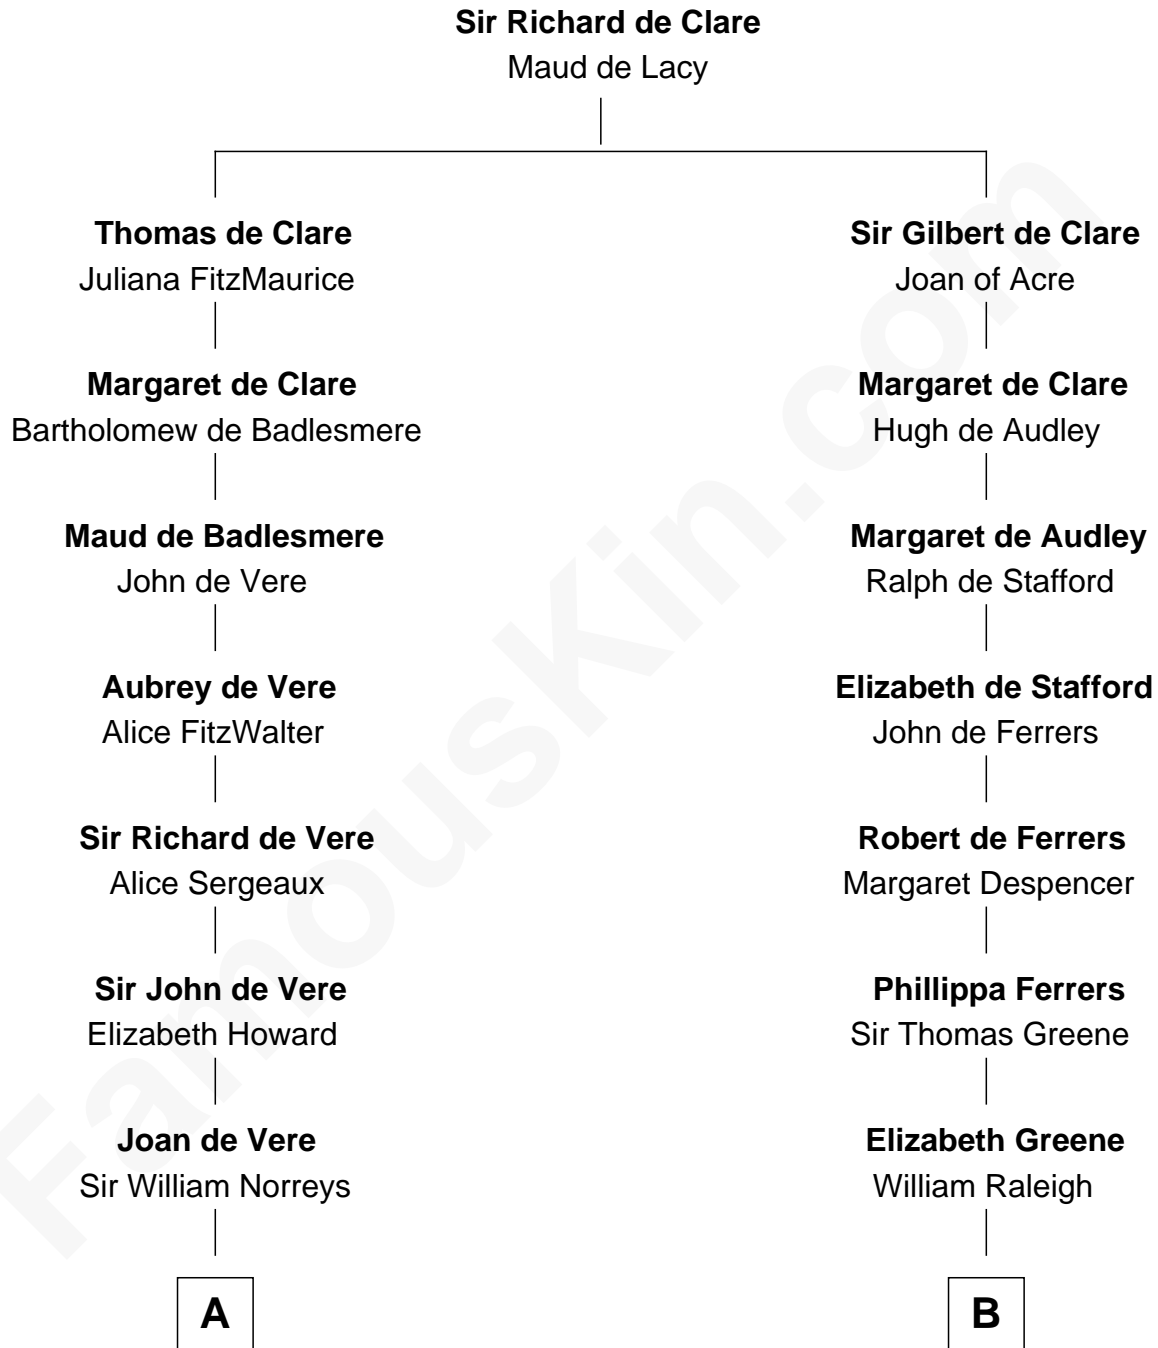

## Relationship Chart of

### Bill Weld

68th Governor of Massachusetts

18th cousin 3 times removed of

### Nicholas Gilman

Signer of the U.S. Constitution

**C**

**Sarah Sumner**  
Thomas Swan Weld

**Dr. Francis Minot Weld**  
Fanny Elizabeth Bartholomew

**Francis Minot Weld**  
Margaret Low White

**David Weld**  
Mary Blake Nichols