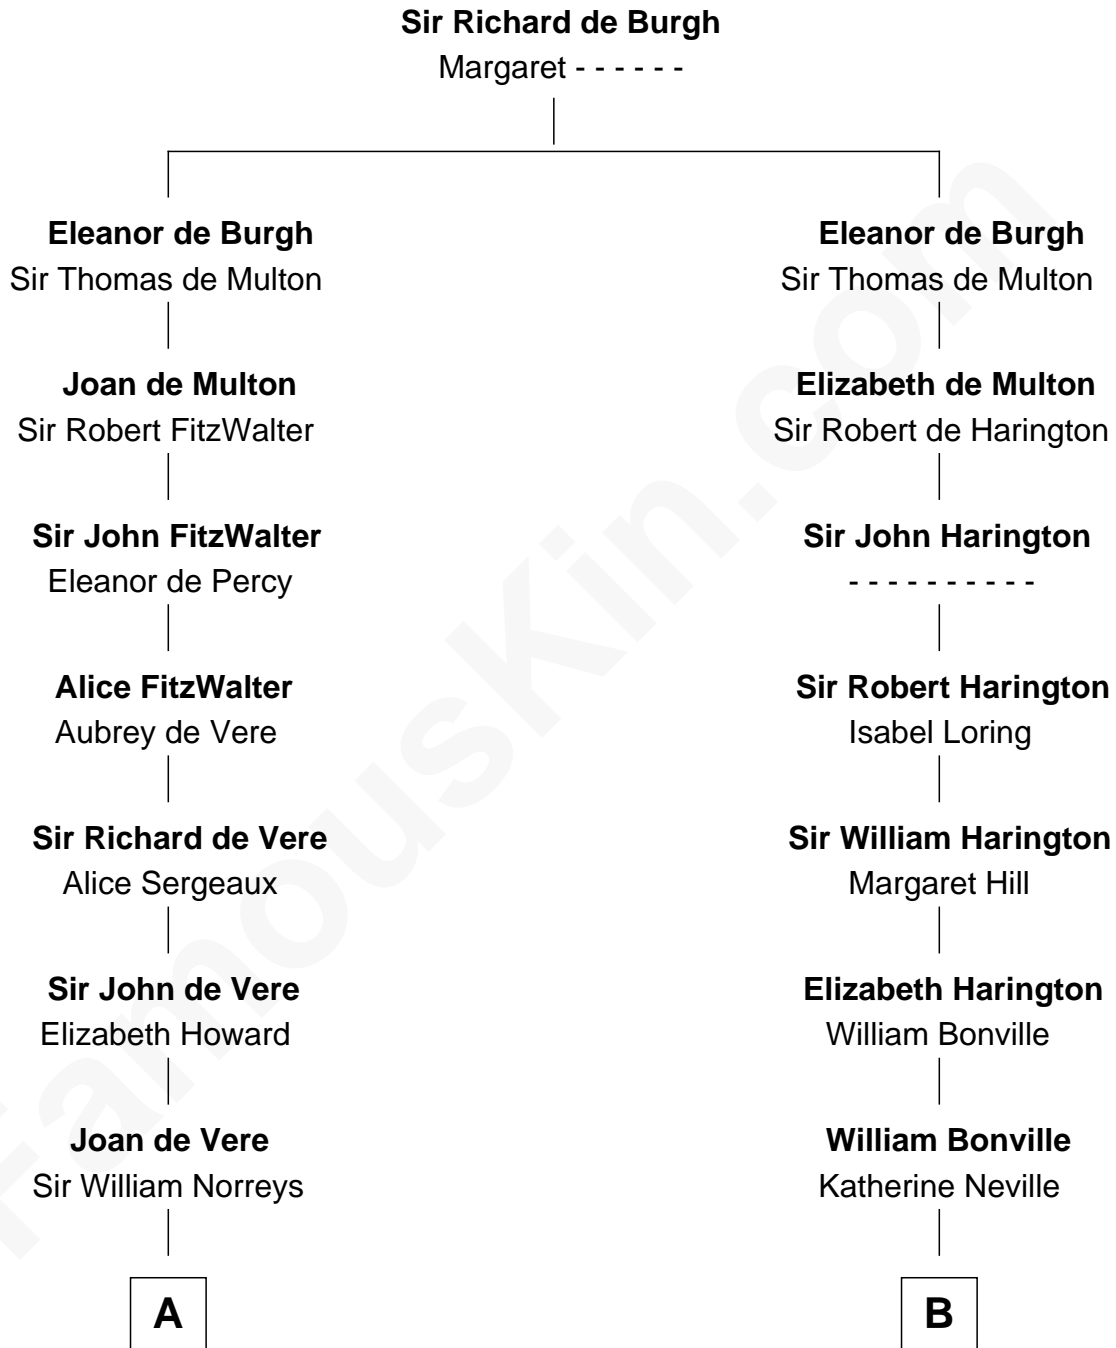

FamousKin.com

Relationship Chart of

Bill Weld

68th Governor of Massachusetts
17th cousin 4 times removed of

Nicholas Gilman
Signer of the U.S. Constitution

C

Sarah Sumner
Thomas Swan Weld

Dr. Francis Minot Weld
Fanny Elizabeth Bartholomew

Francis Minot Weld
Margaret Low White

David Weld
Mary Blake Nichols

Bill Weld
68th Governor of Massachusetts

FamousKin.com