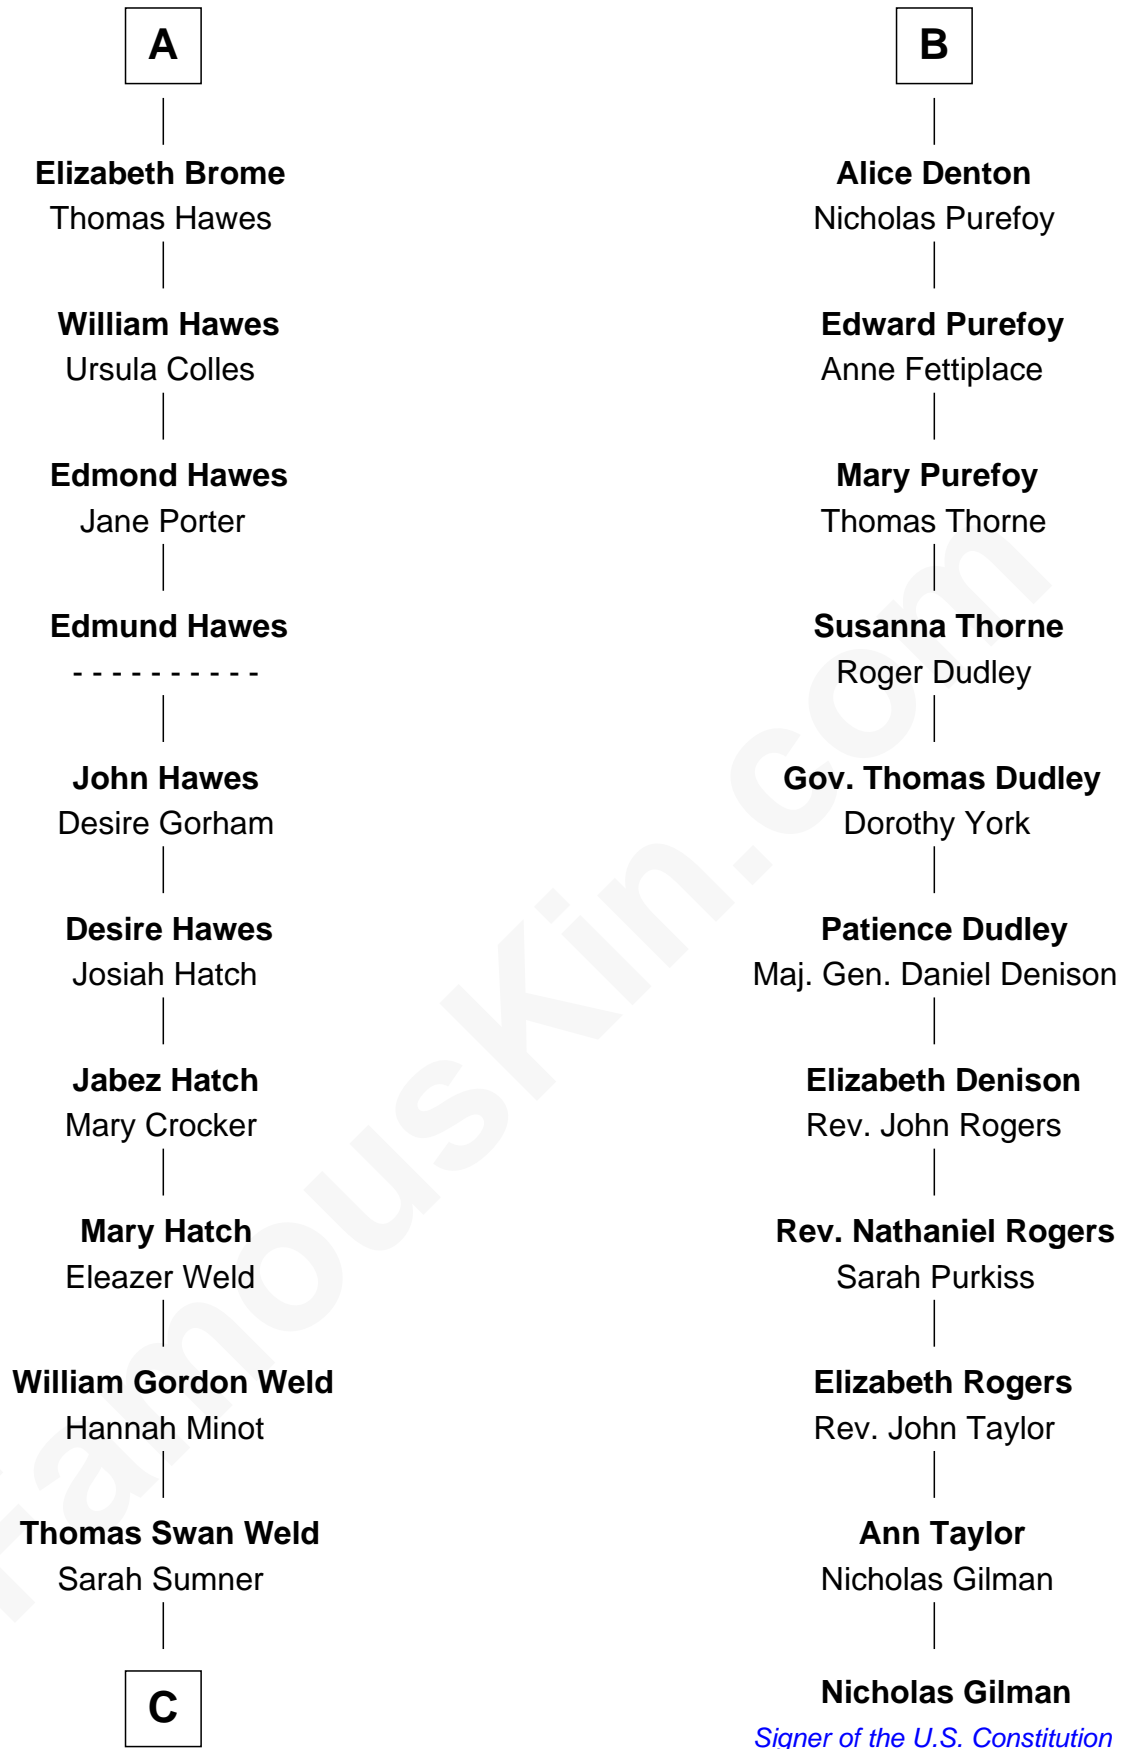

FamousKin.com

Relationship Chart of

Bill Weld

68th Governor of Massachusetts
17th cousin 3 times removed of

Nicholas Gilman
Signer of the U.S. Constitution

C

—
Dr. Francis Minot Weld
Fanny Elizabeth Bartholomew

—
Francis Minot Weld
Margaret Low White

—
David Weld
Mary Blake Nichols

—
Bill Weld
68th Governor of Massachusetts

FamousKin.com