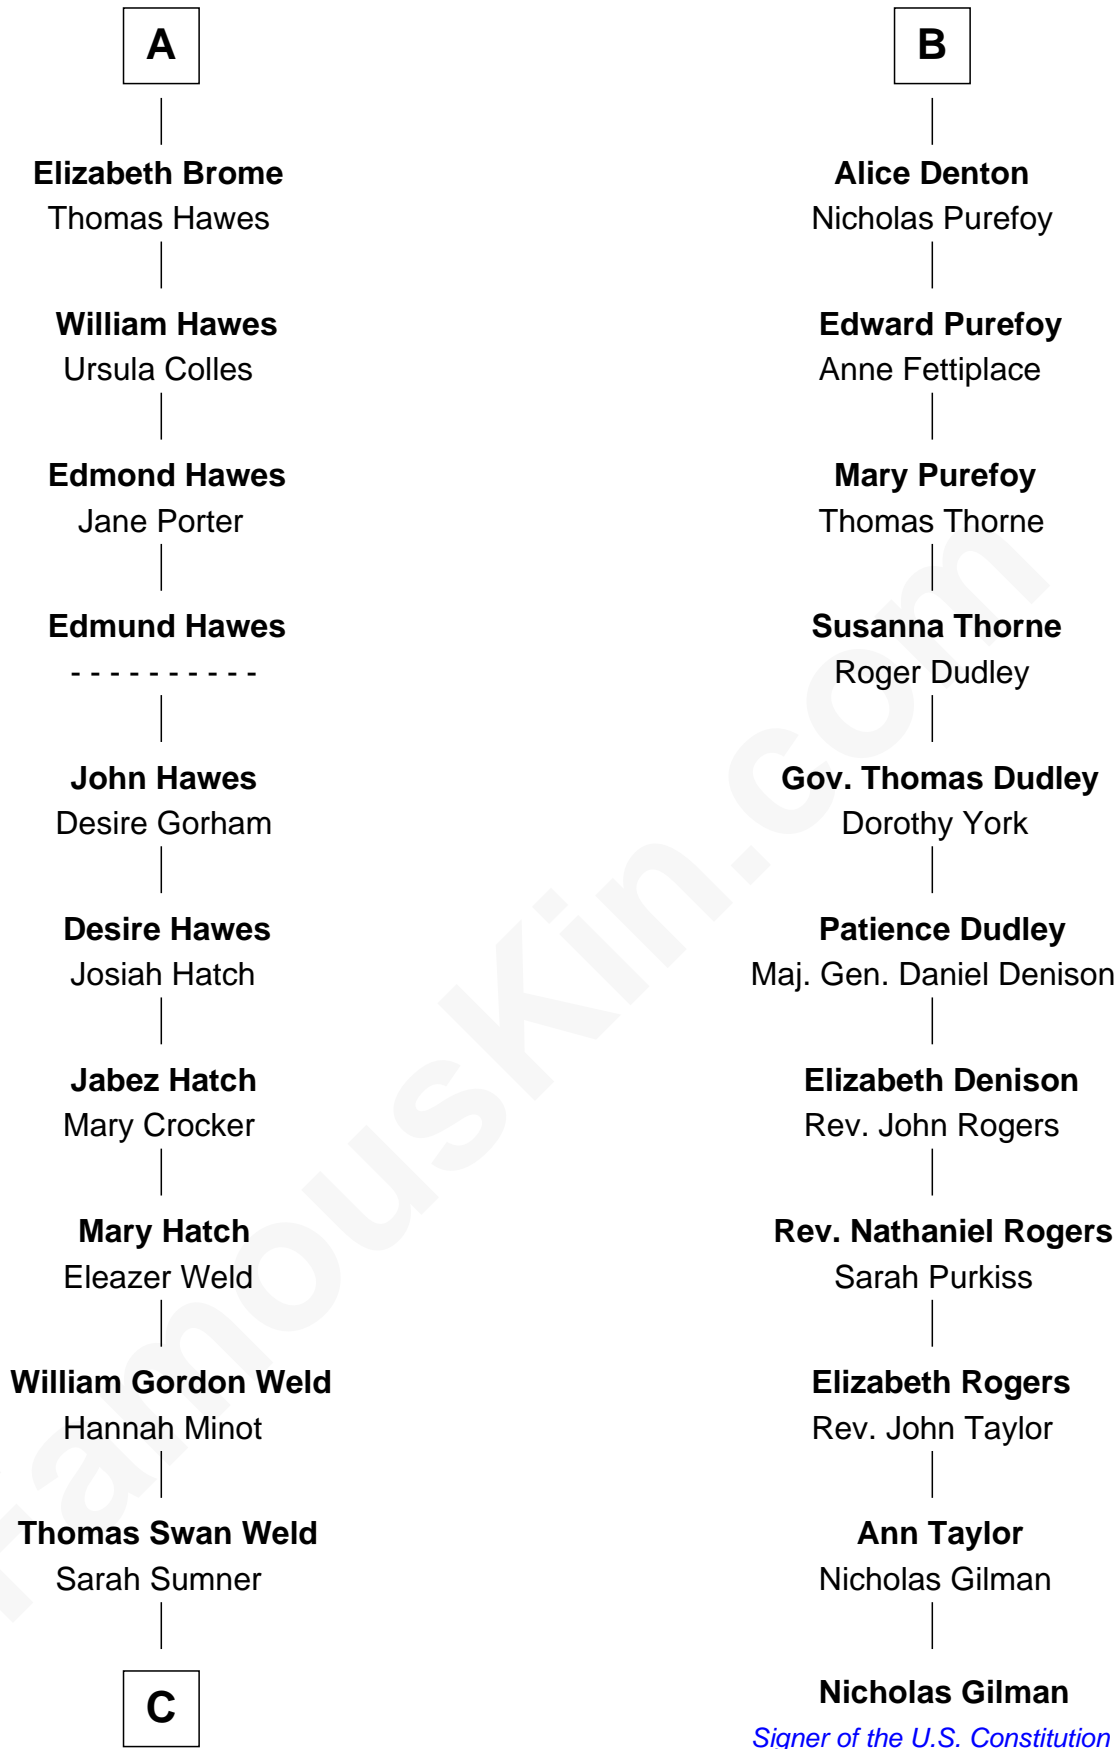

FamousKin.com

Relationship Chart of

Bill Weld

68th Governor of Massachusetts

17th cousin 3 times removed of

Nicholas Gilman

Signer of the U.S. Constitution

Sir Nicholas de Audley

Katherine Giffard

C

—
Dr. Francis Minot Weld
Fanny Elizabeth Bartholomew

—
Francis Minot Weld
Margaret Low White

—
David Weld
Mary Blake Nichols

—
Bill Weld
68th Governor of Massachusetts

FamousKin.com