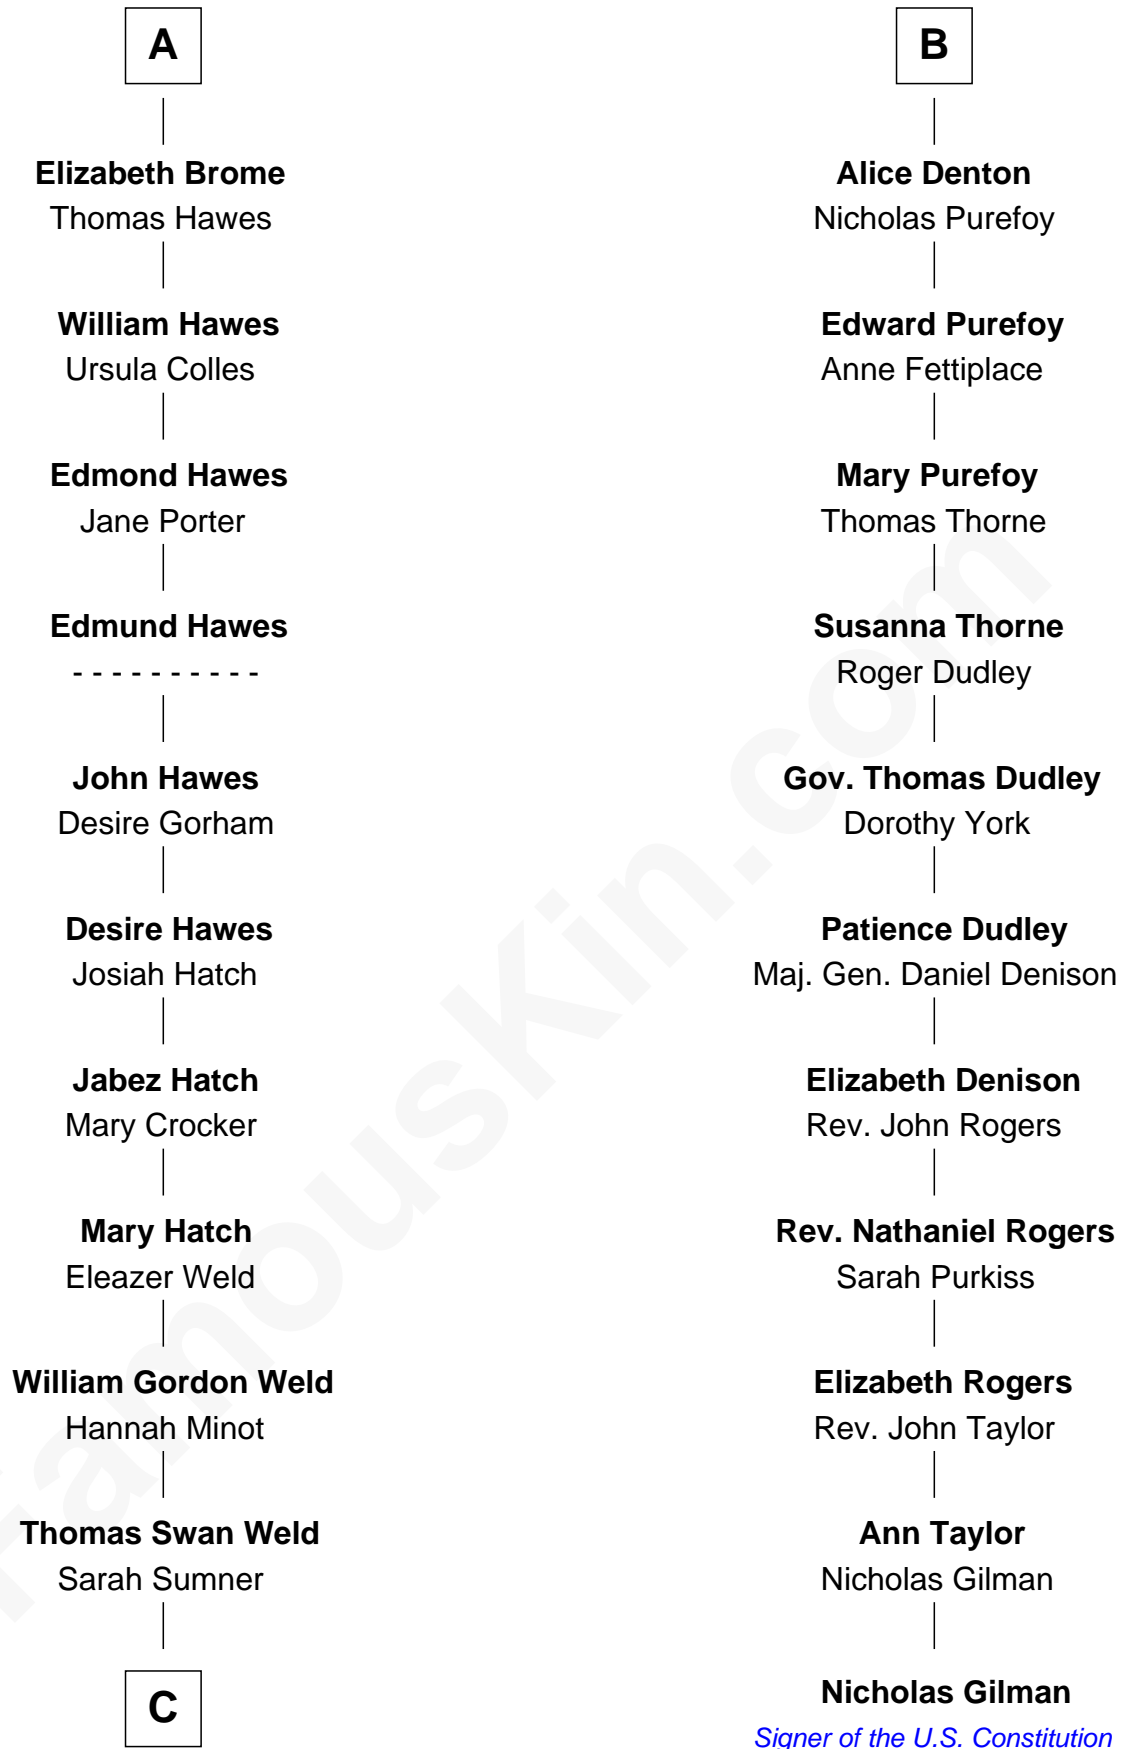

FamousKin.com

Relationship Chart of

Bill Weld

68th Governor of Massachusetts

17th cousin 3 times removed of

Nicholas Gilman

Signer of the U.S. Constitution

Sir William le Latimer

C

—
Dr. Francis Minot Weld
Fanny Elizabeth Bartholomew

—
Francis Minot Weld
Margaret Low White

—
David Weld
Mary Blake Nichols

—
Bill Weld
68th Governor of Massachusetts

FamousKin.com