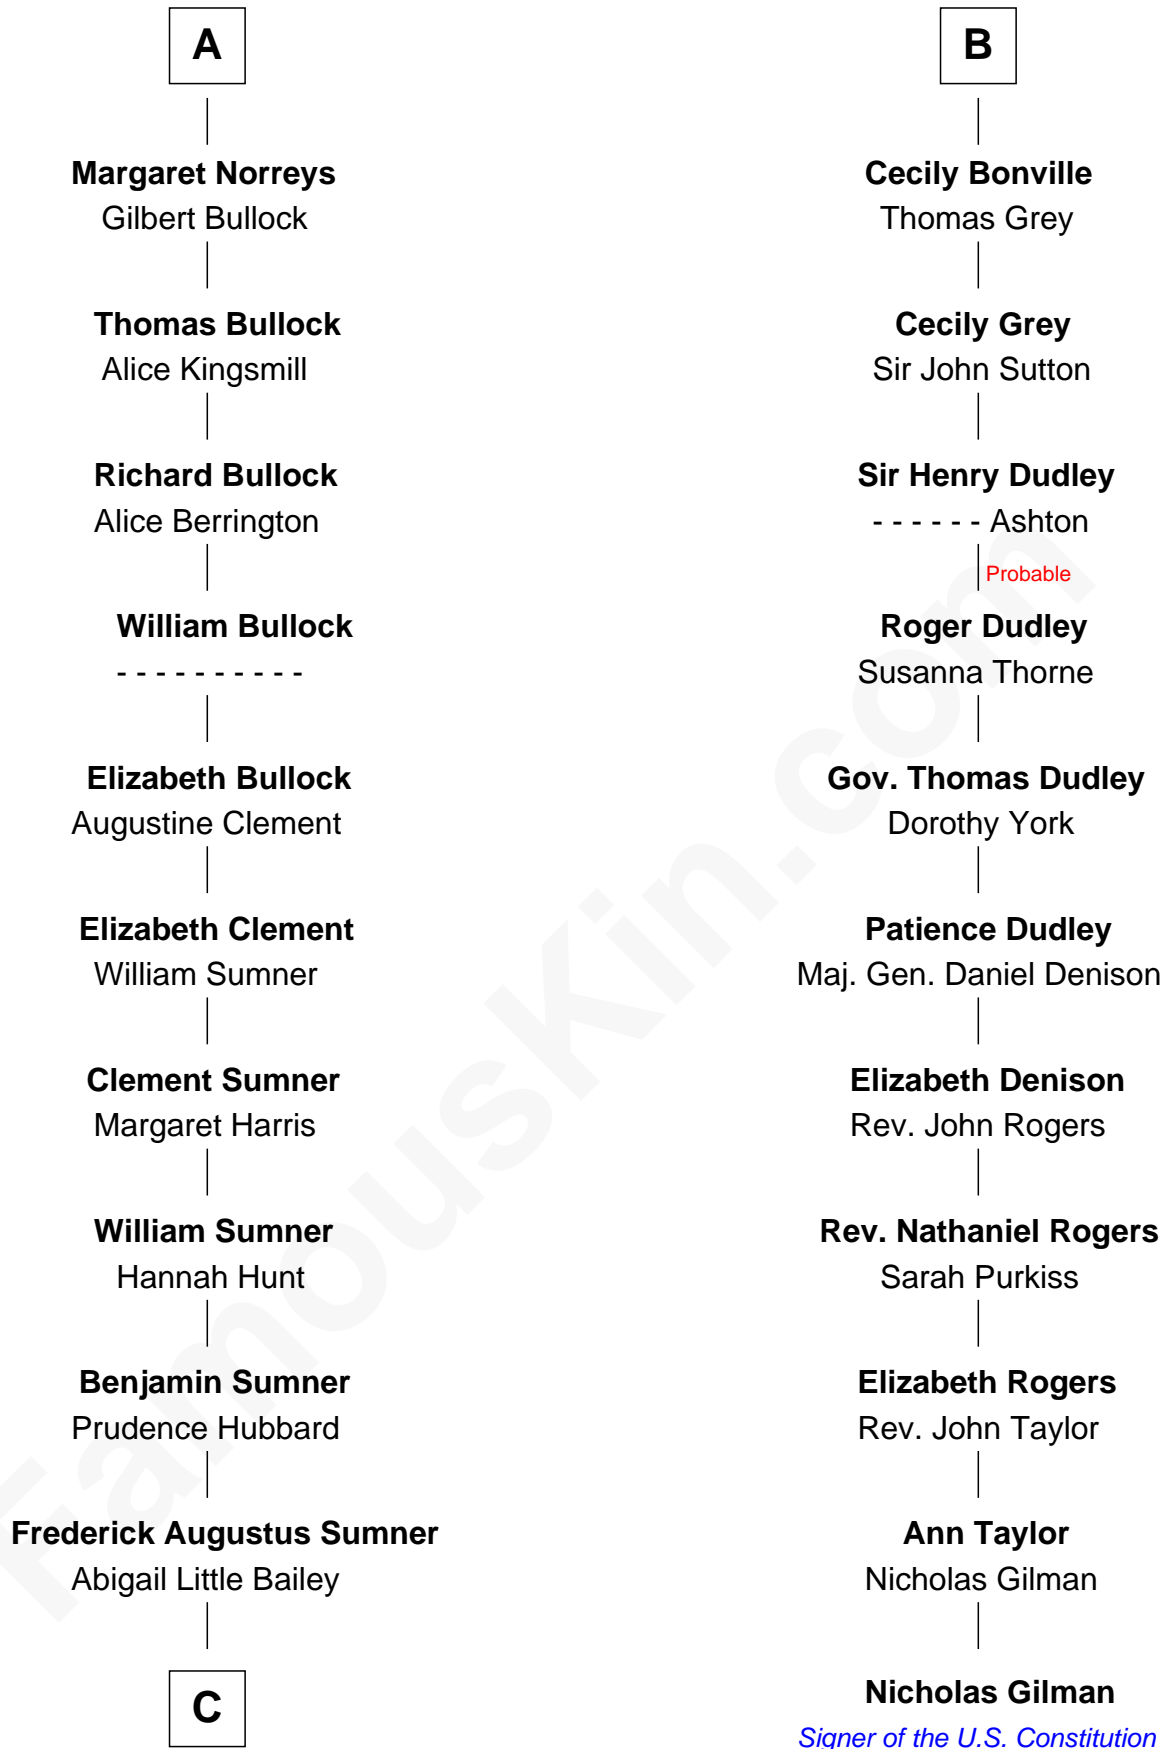

FamousKin.com

Relationship Chart of

Bill Weld

68th Governor of Massachusetts
17th cousin 4 times removed of

Nicholas Gilman
Signer of the U.S. Constitution

C

Sarah Sumner
Thomas Swan Weld

Dr. Francis Minot Weld
Fanny Elizabeth Bartholomew

Francis Minot Weld
Margaret Low White

David Weld
Mary Blake Nichols

Bill Weld
68th Governor of Massachusetts

FamousKin.com