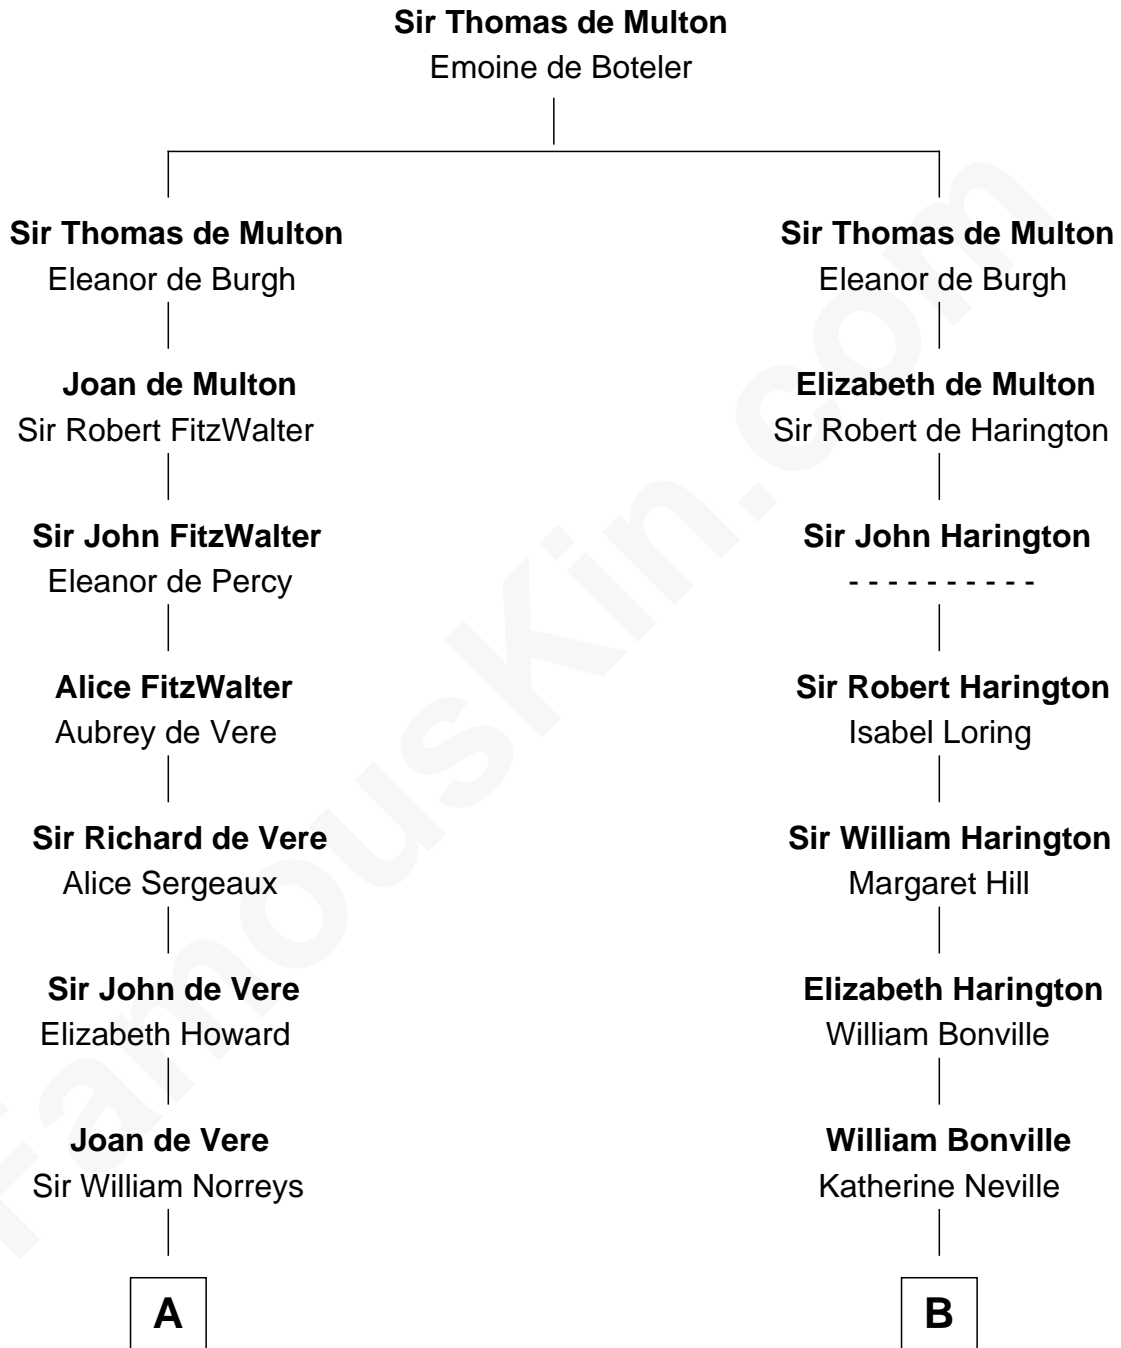

FamousKin.com

Relationship Chart of

Bill Weld

68th Governor of Massachusetts
17th cousin 4 times removed of

Nicholas Gilman
Signer of the U.S. Constitution

C

Sarah Sumner
Thomas Swan Weld

Dr. Francis Minot Weld
Fanny Elizabeth Bartholomew

Francis Minot Weld
Margaret Low White

David Weld
Mary Blake Nichols

Bill Weld
68th Governor of Massachusetts

FamousKin.com