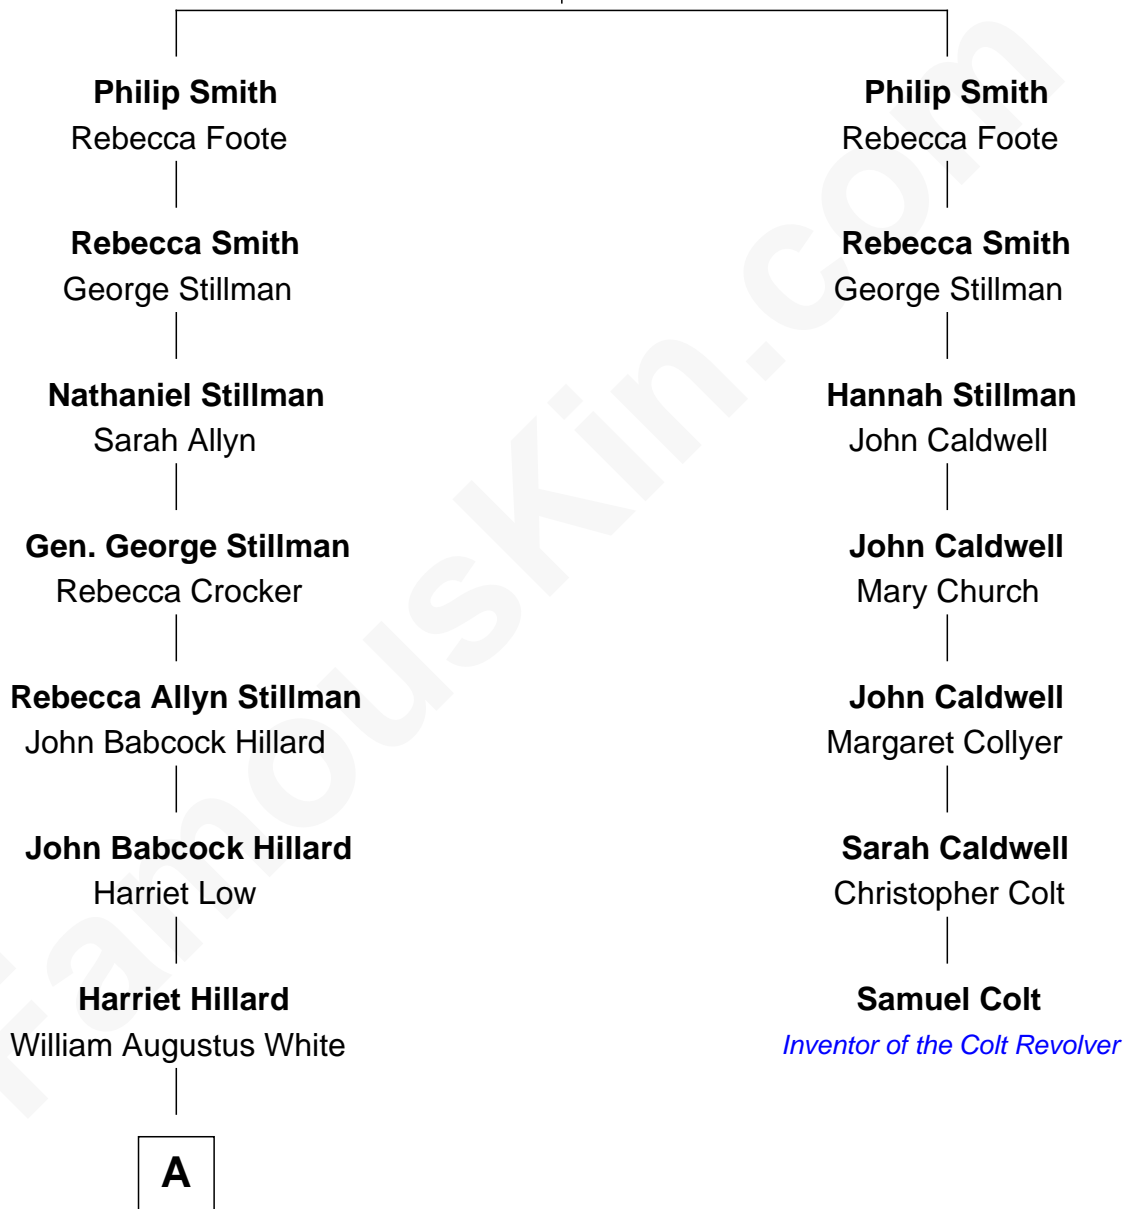

# FamousKin.com Relationship Chart of

**Bill Weld**

*68th Governor of Massachusetts*

6th cousin 3 times removed of

**Samuel Colt**

*Inventor of the Colt Revolver*

**Samuel Smith**

Elizabeth Smith

**A**

—  
**Margaret Low White**

Francis Minot Weld

—  
**David Weld**

Mary Blake Nichols

—  
**Bill Weld**

*68th Governor of Massachusetts*

FamousKin.com