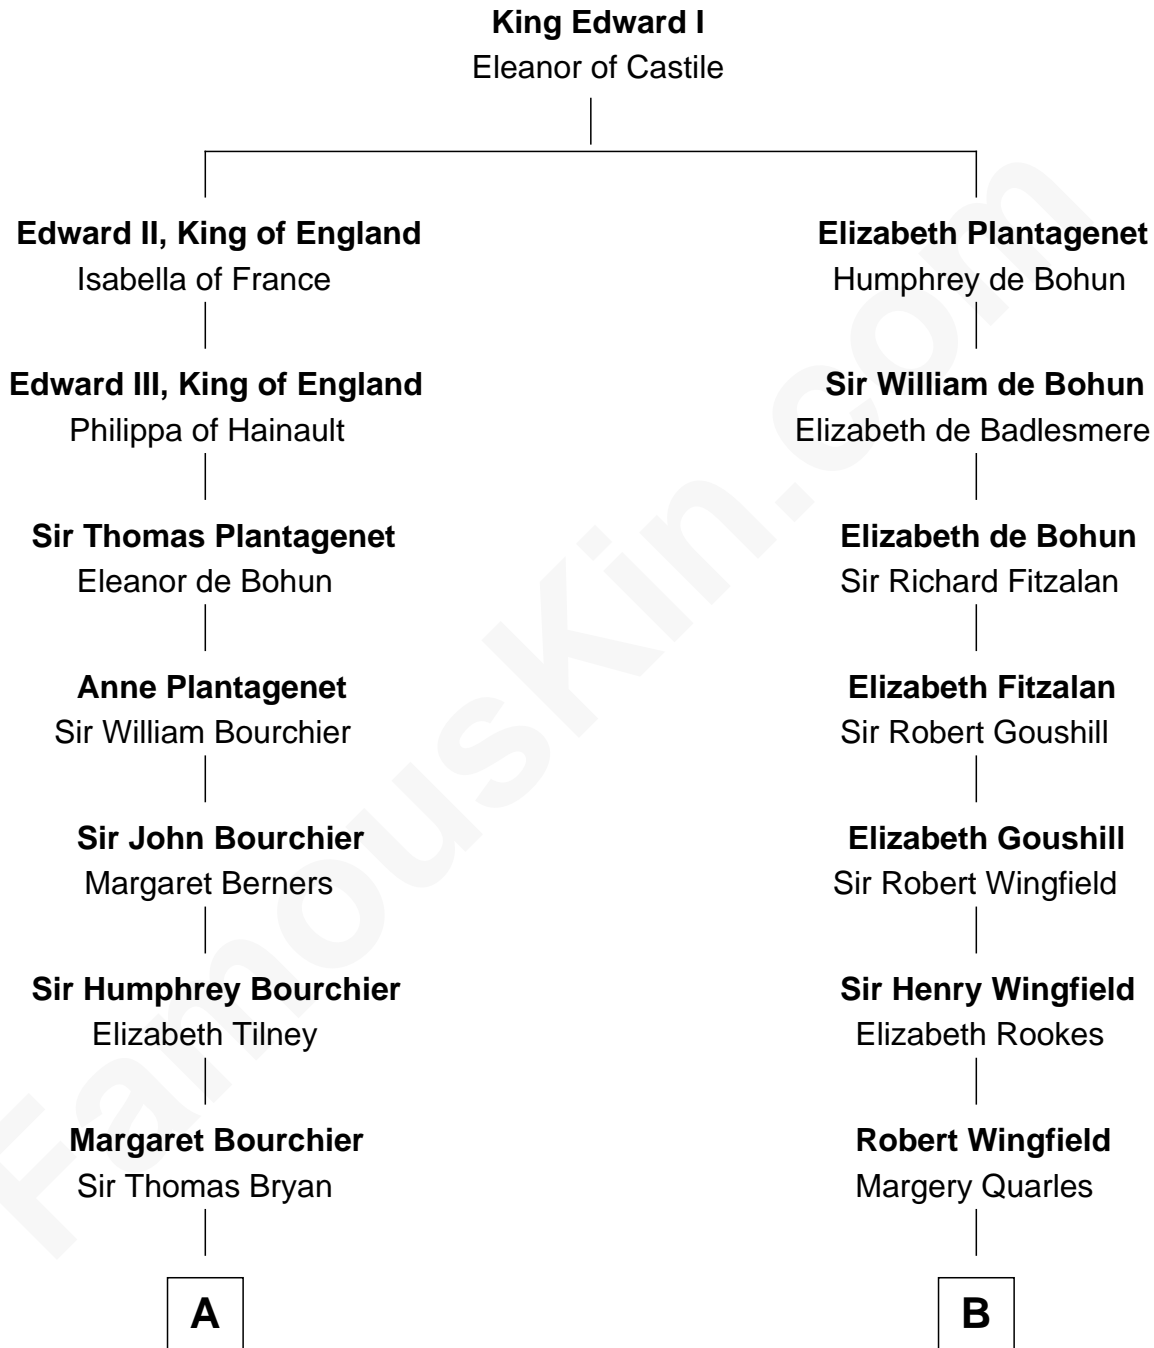

# FamousKin.com Relationship Chart of

**Bill Weld**

*68th Governor of Massachusetts*

**20th cousin 1 time removed of**

**Valerie Bertinelli**

*Television Actress*

**C**

**Fanny Griswold Fowler**  
George Medad Bartholomew

**Fanny Elizabeth Bartholomew**  
Dr. Francis Minot Weld

**Francis Minot Weld**  
Margaret Low White

**David Weld**  
Mary Blake Nichols

**Bill Weld**  
*68th Governor of Massachusetts*

**D**

**Ida P. Gooden**  
Joseph D. Carvin