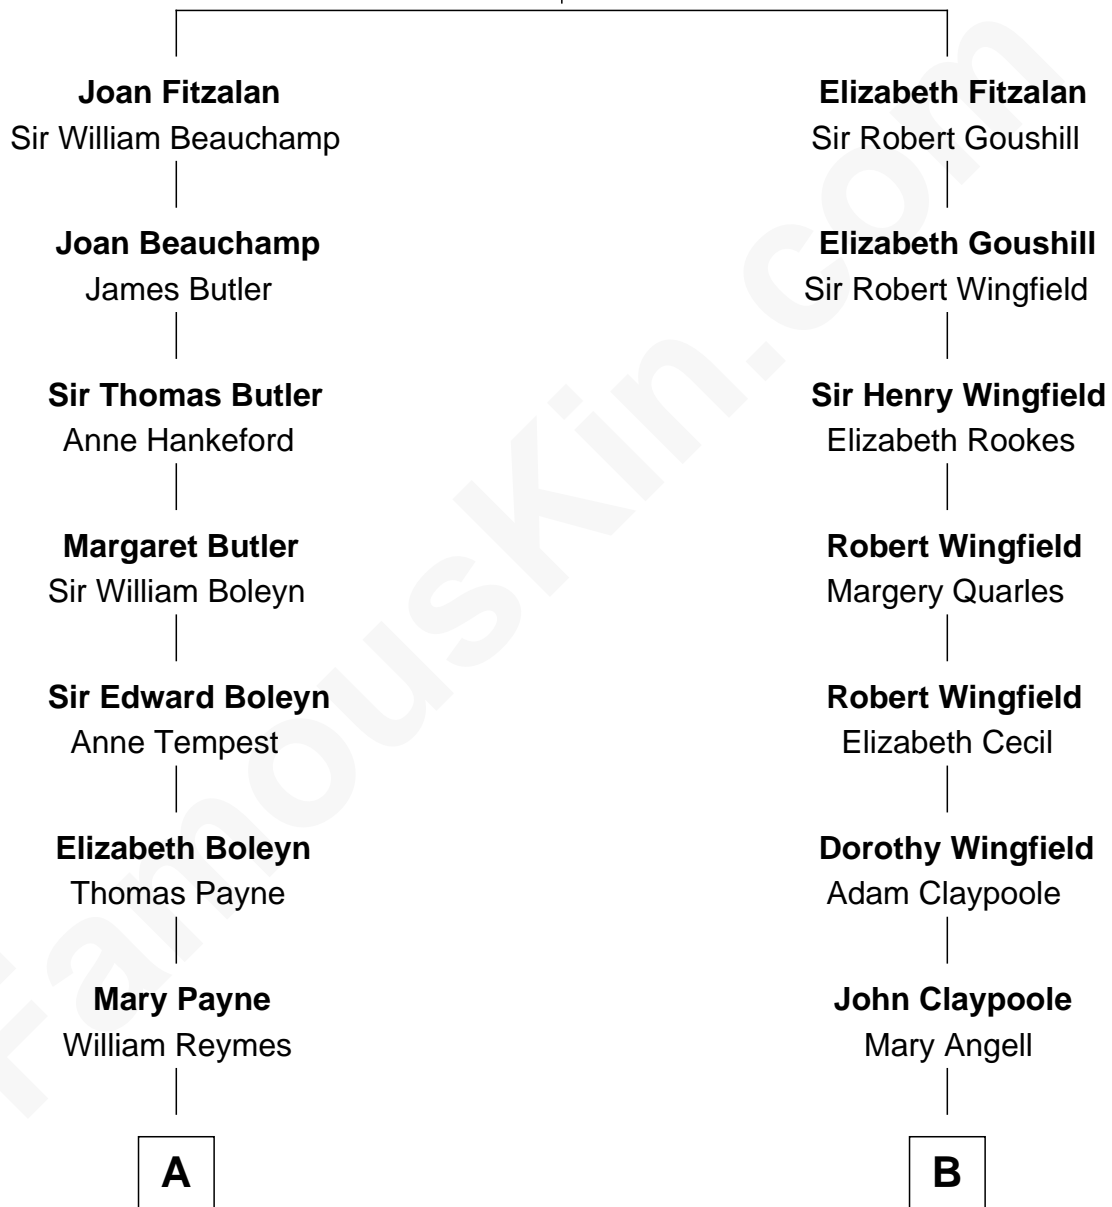

FamousKin.com

Relationship Chart of

Bill Weld

68th Governor of Massachusetts
17th cousin 2 times removed of

Valerie Bertinelli
Television Actress

Sir Richard Fitzalan
Elizabeth de Bohun

C

—
Cornelia DuBois Floyd

John Treadwell Nichols

—
Mary Blake Nichols

David Weld

—
Bill Weld

68th Governor of Massachusetts

FamousKin.com