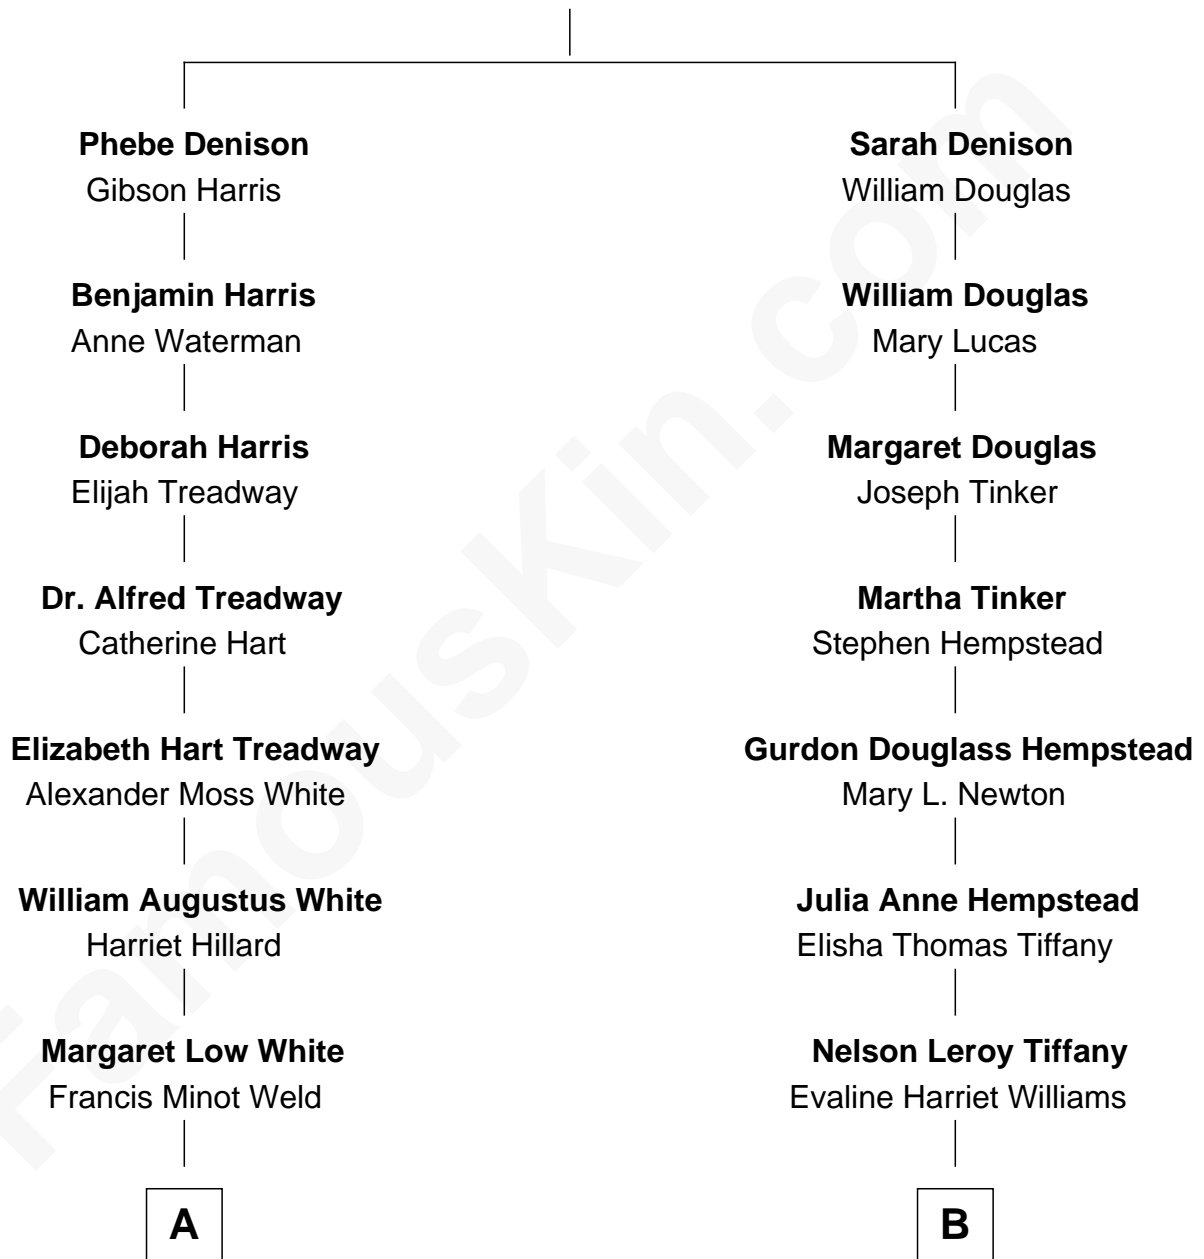

FamousKin.com Relationship Chart of

Bill Weld

68th Governor of Massachusetts

8th cousin 1 time removed of

Richard Gere

Movie Actor

George Denison

Mary Wetherell

A

David Weld
Mary Blake Nichols

Bill Weld
68th Governor of Massachusetts

B

William Stanton Tiffany
Anna Rebecca Stevens

Doris Anna Tiffany
Homer George Gere

Richard Gere
Movie Actor

FamousKin.com