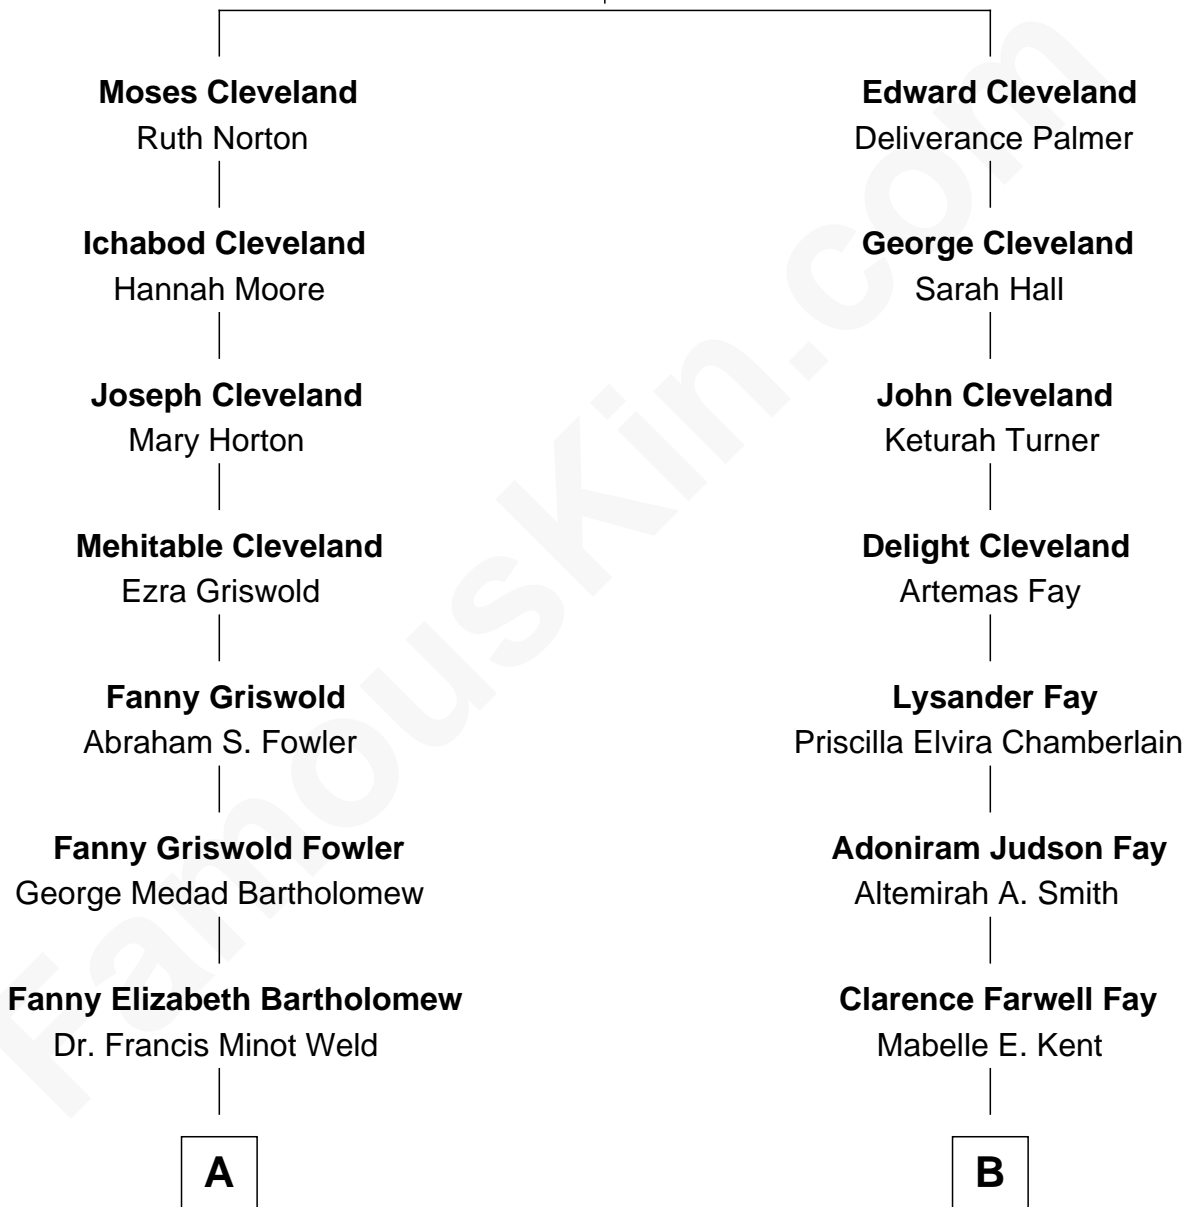

FamousKin.com Relationship Chart of

Bill Weld

68th Governor of Massachusetts

9th cousin of

Matt Damon

Movie Actor

Moses Cleveland

Ann Winn

A

Francis Minot Weld
Margaret Low White

David Weld
Mary Blake Nichols

Bill Weld
68th Governor of Massachusetts

B

Roberta M. Fay
Albert Howe Damon

Kent Telfer Damon
Nancy June Carlsson-Paige

Matt Damon
Movie Actor