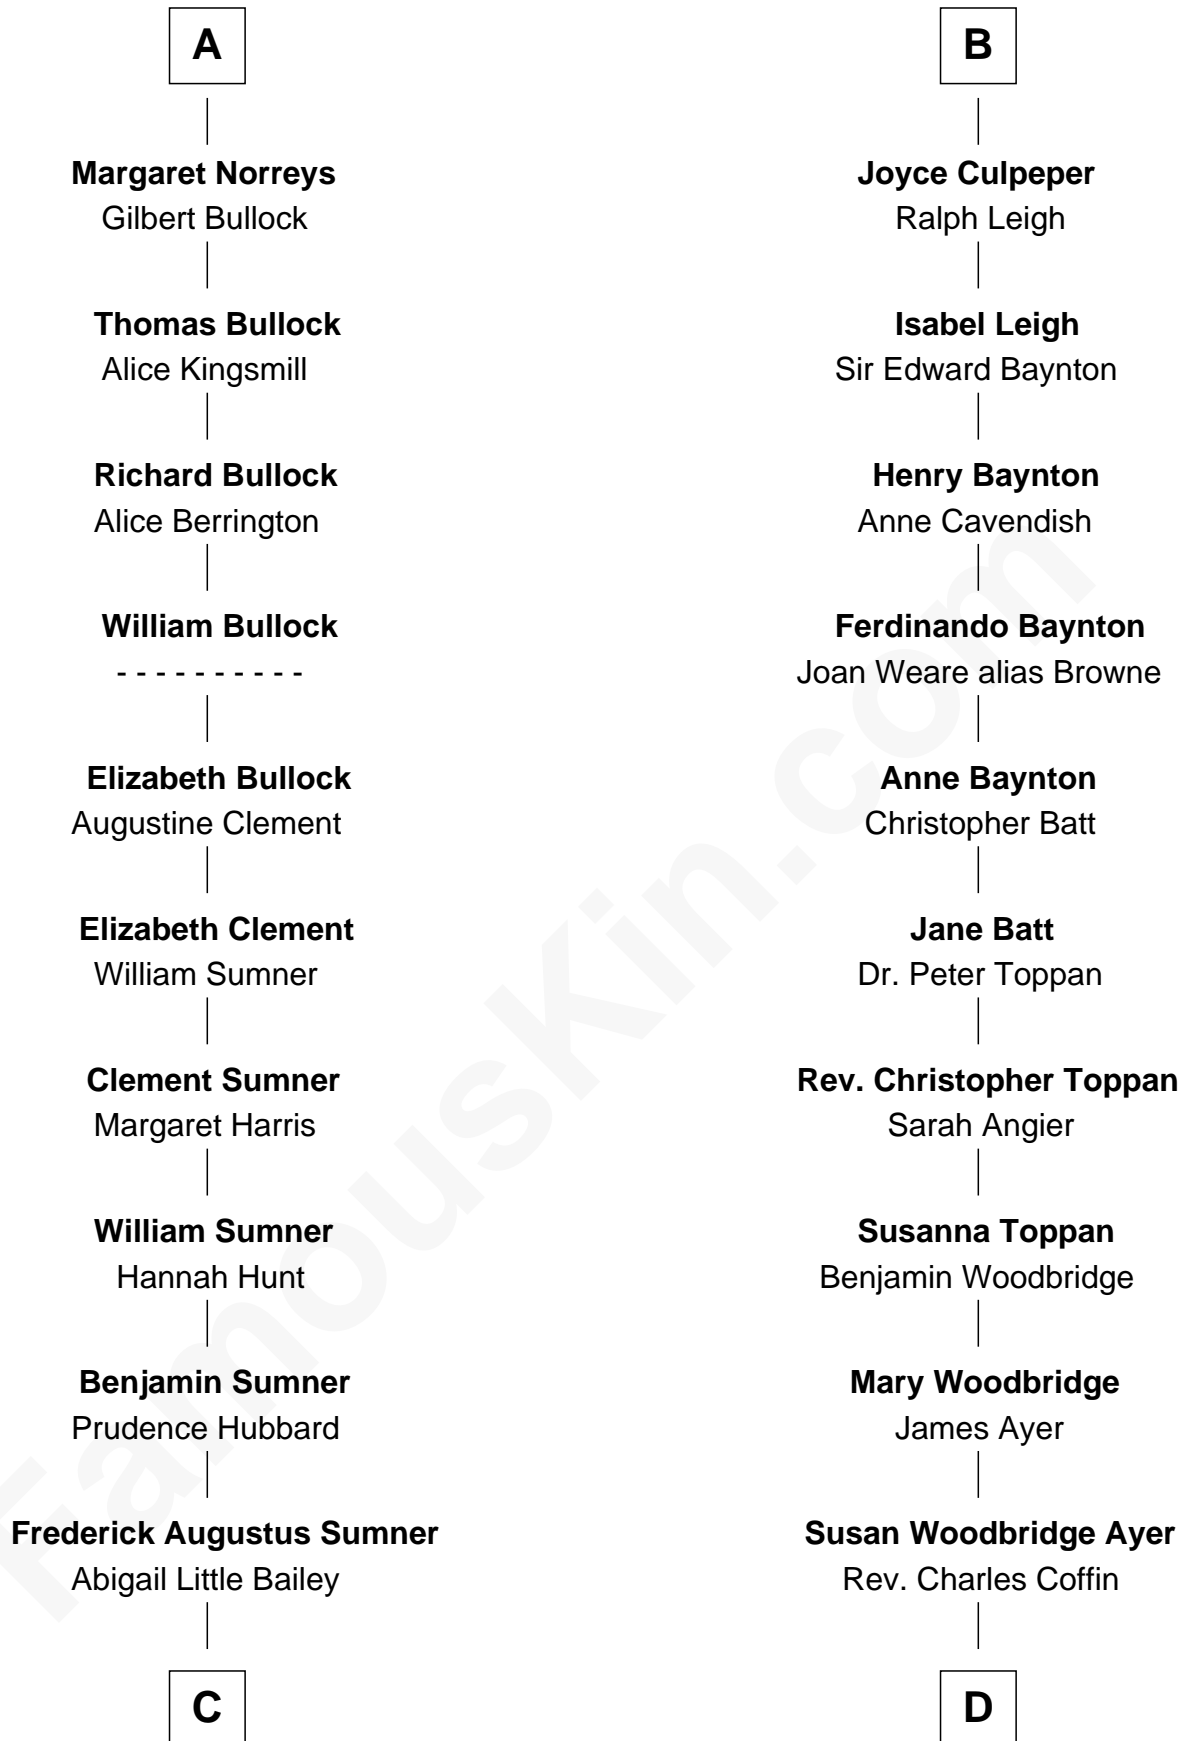

FamousKin.com

Relationship Chart of

Bill Weld

68th Governor of Massachusetts

20th cousin 1 time removed of

Tennessee Williams

Author of *A Streetcar Named Desire*

C

Sarah Sumner
Thomas Swan Weld

Dr. Francis Minot Weld
Fanny Elizabeth Bartholomew

Francis Minot Weld
Margaret Low White

David Weld
Mary Blake Nichols

Bill Weld
68th Governor of Massachusetts

D

Cornelius Worcester Coffin
Nancy McCorkle

Isabelle Coffin
Thomas Lanier Williams

Cornelius Coffin Williams
Edwina Dakin

Tennessee Williams
Author of A Streetcar Named Desire