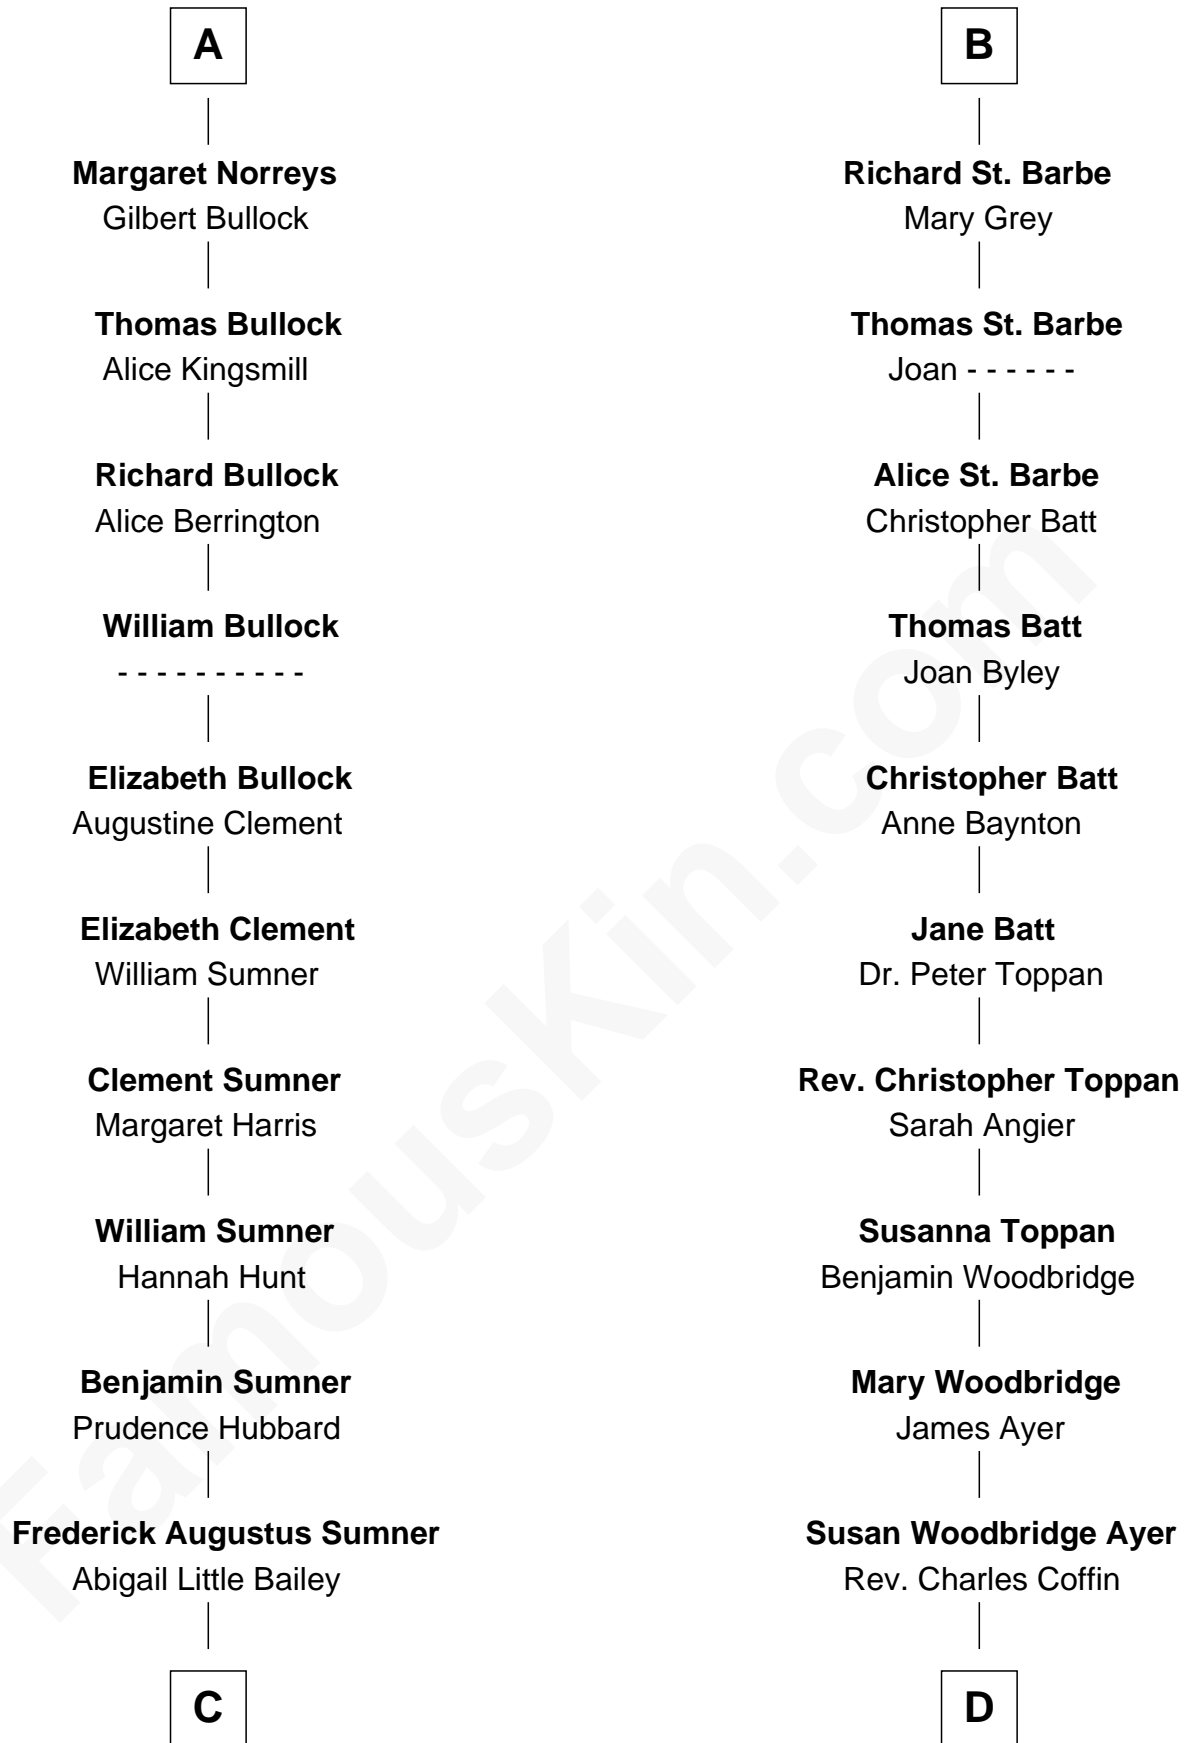

## Relationship Chart of

### Bill Weld

68th Governor of Massachusetts

20th cousin 1 time removed of

### Tennessee Williams

Author of *A Streetcar Named Desire*

**C**

**Sarah Sumner**  
Thomas Swan Weld

**Dr. Francis Minot Weld**  
Fanny Elizabeth Bartholomew

**Francis Minot Weld**  
Margaret Low White

**David Weld**  
Mary Blake Nichols