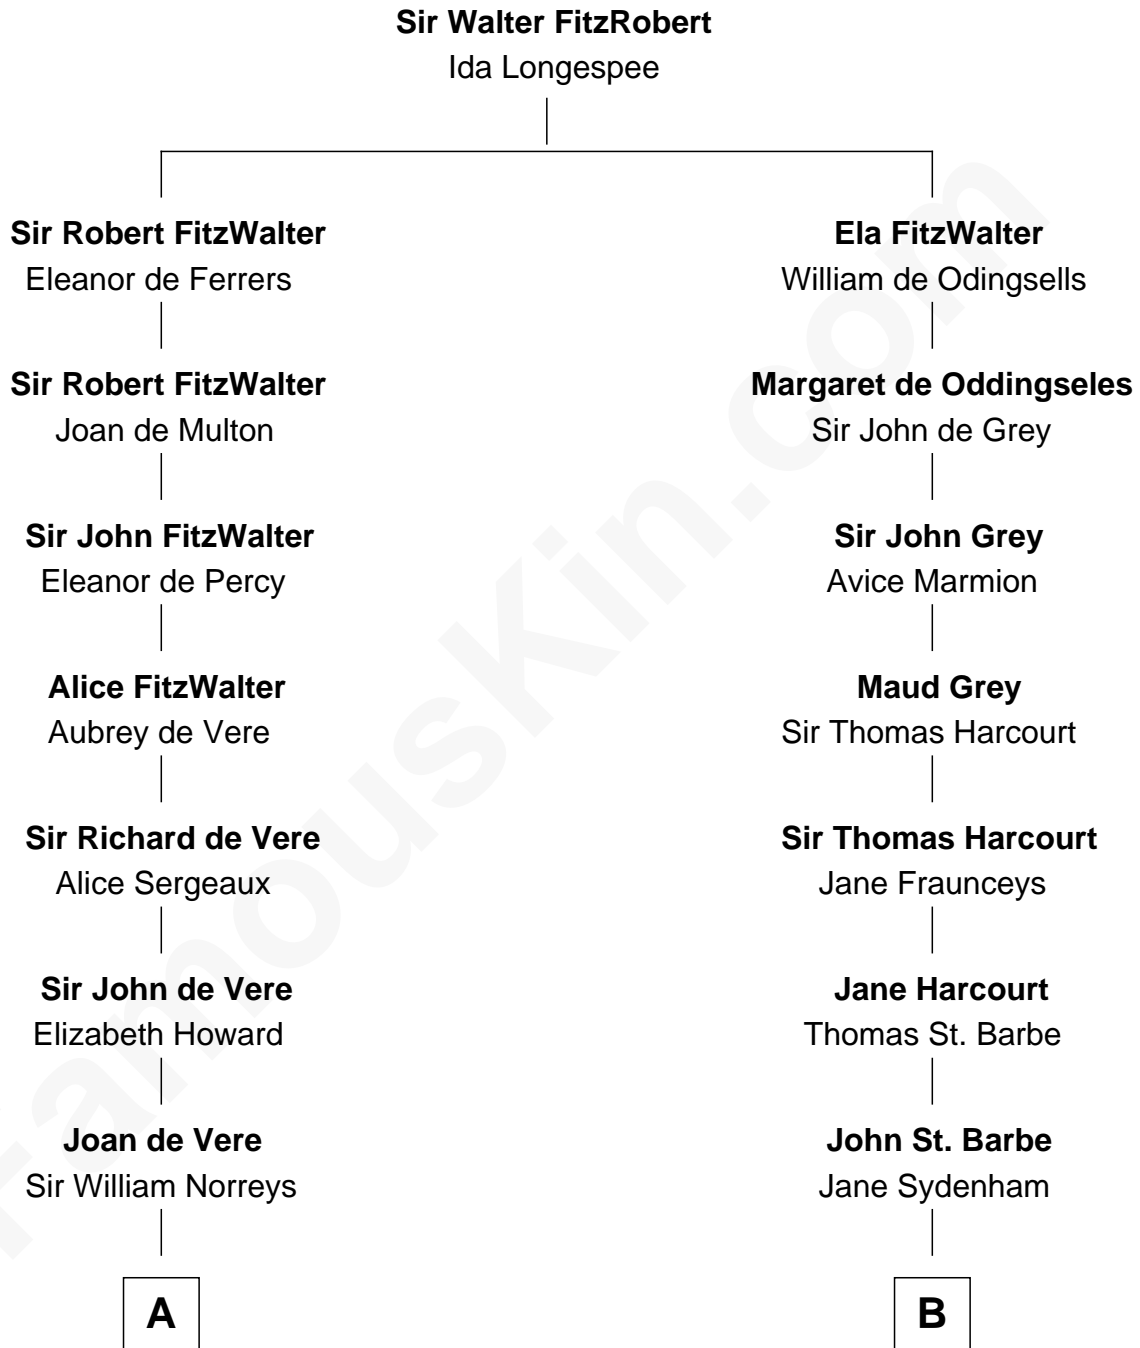

## Relationship Chart of

### Bill Weld

68th Governor of Massachusetts

20th cousin 1 time removed of

### Tennessee Williams

Author of *A Streetcar Named Desire*

**C**

**Sarah Sumner**  
Thomas Swan Weld

**Dr. Francis Minot Weld**  
Fanny Elizabeth Bartholomew

**Francis Minot Weld**  
Margaret Low White

**David Weld**  
Mary Blake Nichols