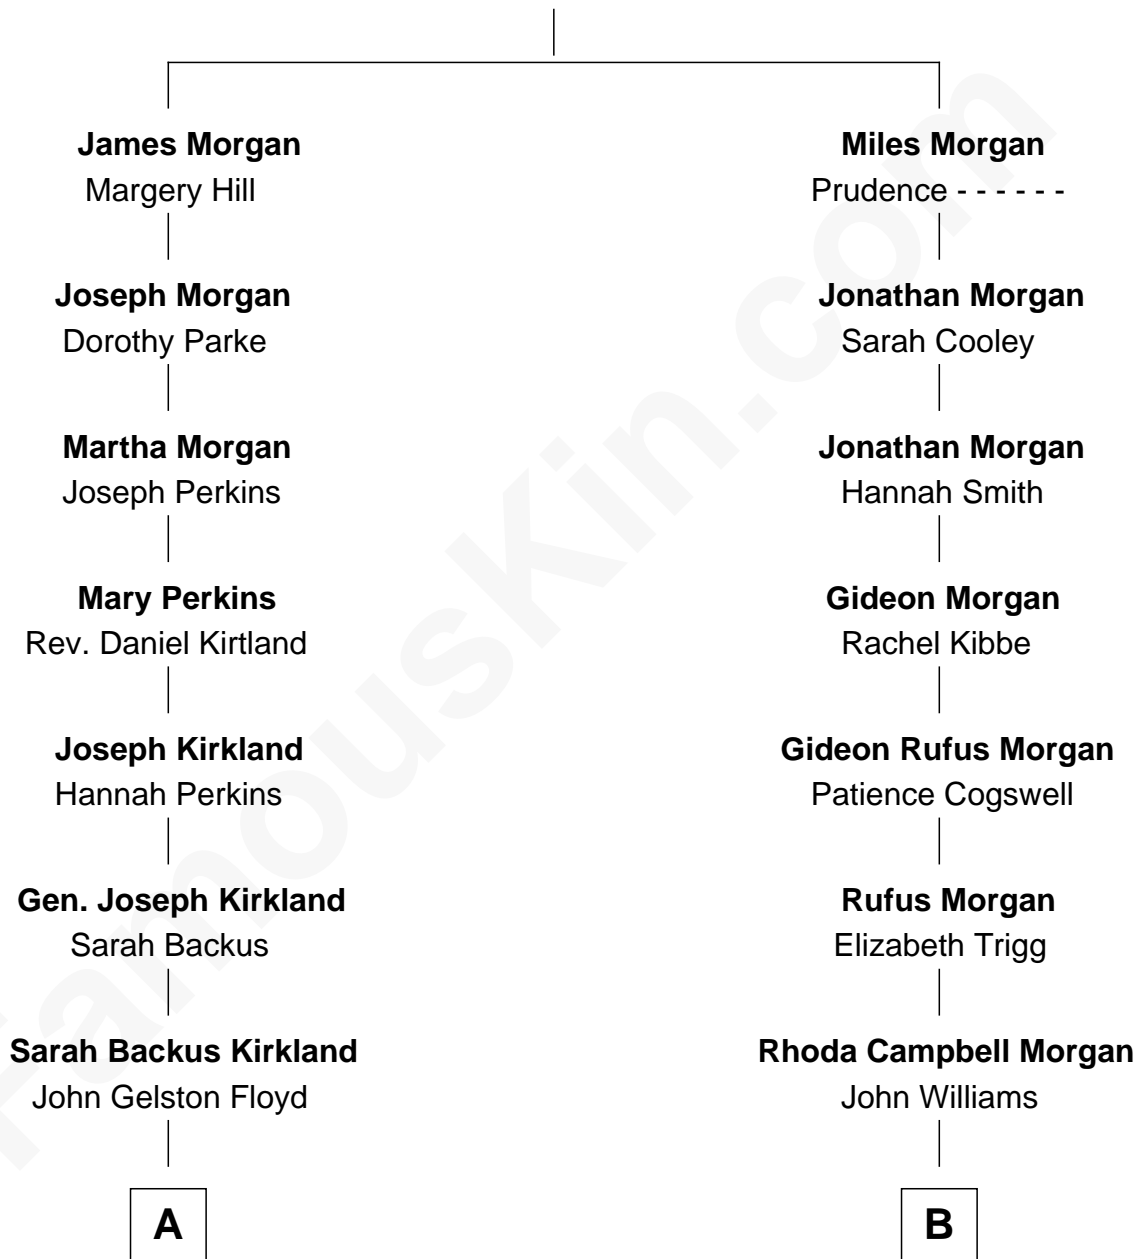

FamousKin.com

Relationship Chart of

Bill Weld

68th Governor of Massachusetts

9th cousin 1 time removed of

Tennessee Williams

Author of *A Streetcar Named Desire*

William Morgan

A

John Gelston Floyd

Julia Floyd DuBois

Cornelia DuBois Floyd

John Treadwell Nichols

Mary Blake Nichols

David Weld

Bill Weld