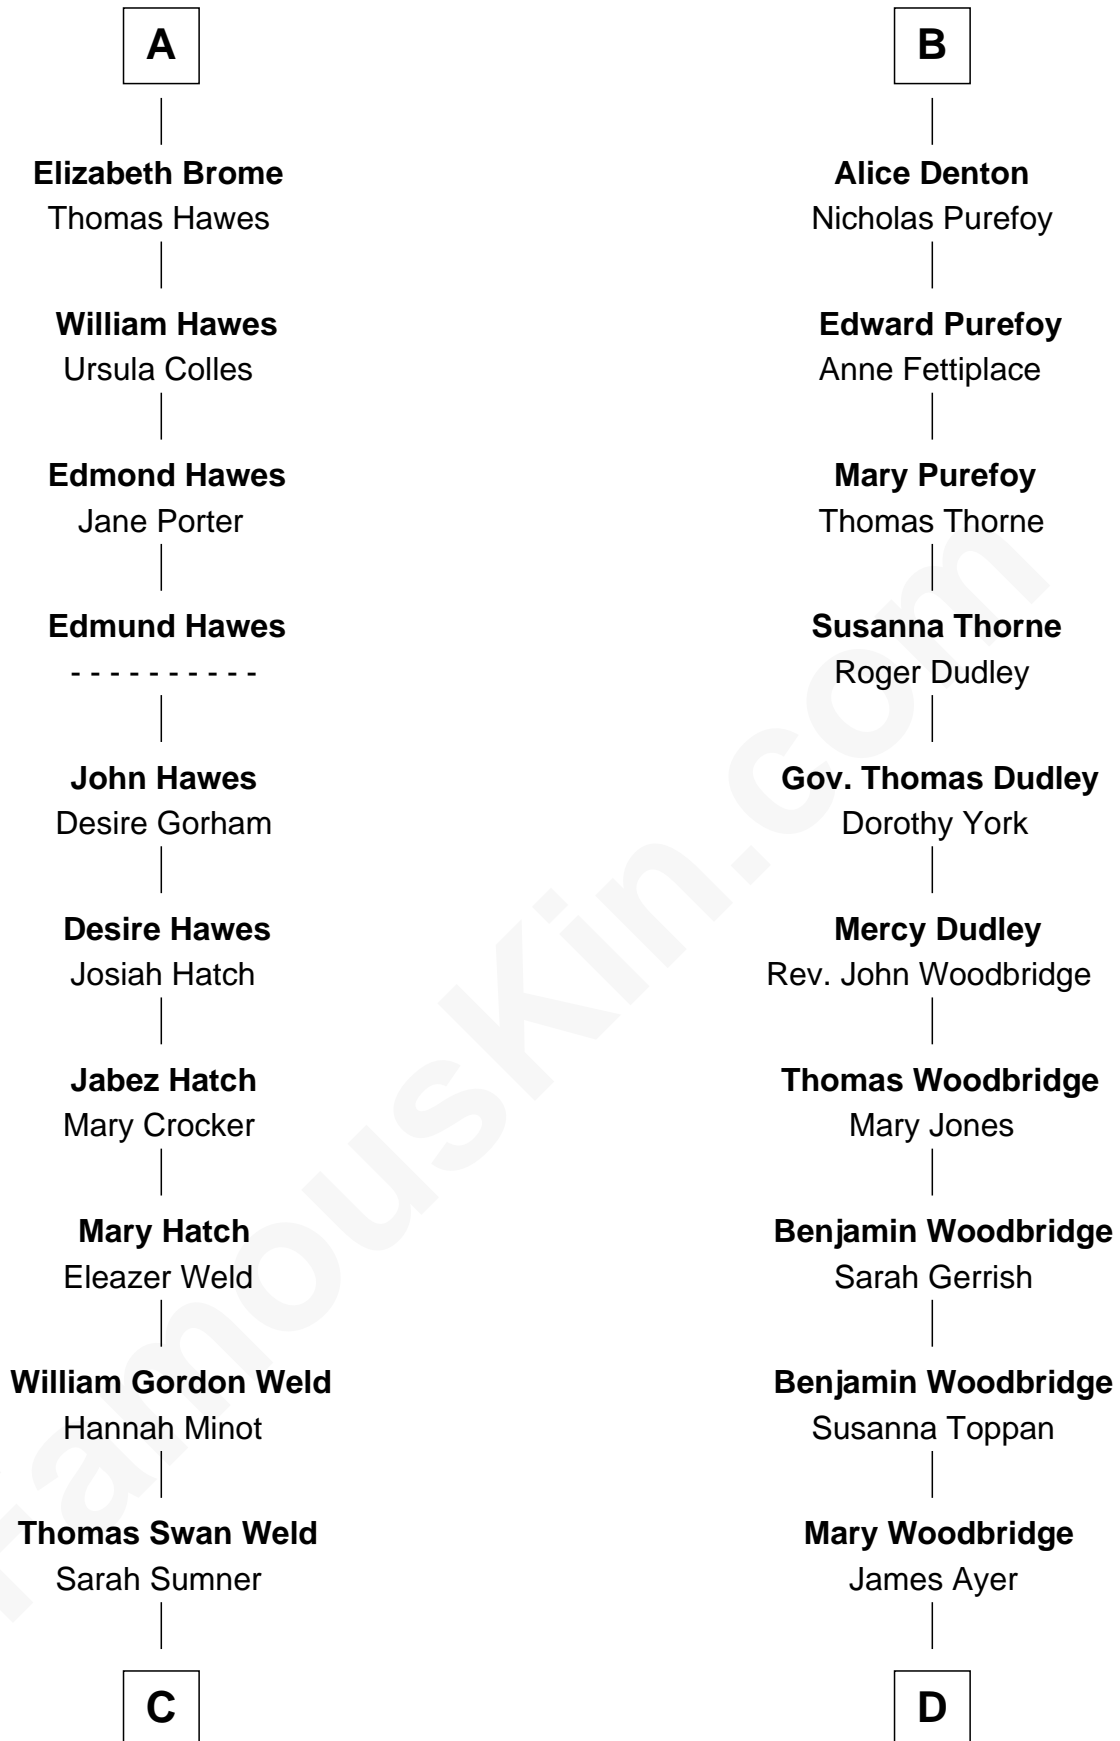

FamousKin.com Relationship Chart of

Bill Weld

68th Governor of Massachusetts

20th cousin 1 time removed of

Tennessee Williams

Author of A Streetcar Named Desire

Sir Richard of Cornwall

Joan - - - - -

C

Dr. Francis Minot Weld
Fanny Elizabeth Bartholomew

Francis Minot Weld
Margaret Low White

David Weld
Mary Blake Nichols

Bill Weld
68th Governor of Massachusetts

D

Susan Woodbridge Ayer
Rev. Charles Coffin

Cornelius Worcester Coffin
Nancy McCorkle

Isabelle Coffin
Thomas Lanier Williams

Cornelius Coffin Williams
Edwina Dakin

Tennessee Williams
Author of A Streetcar Named Desire