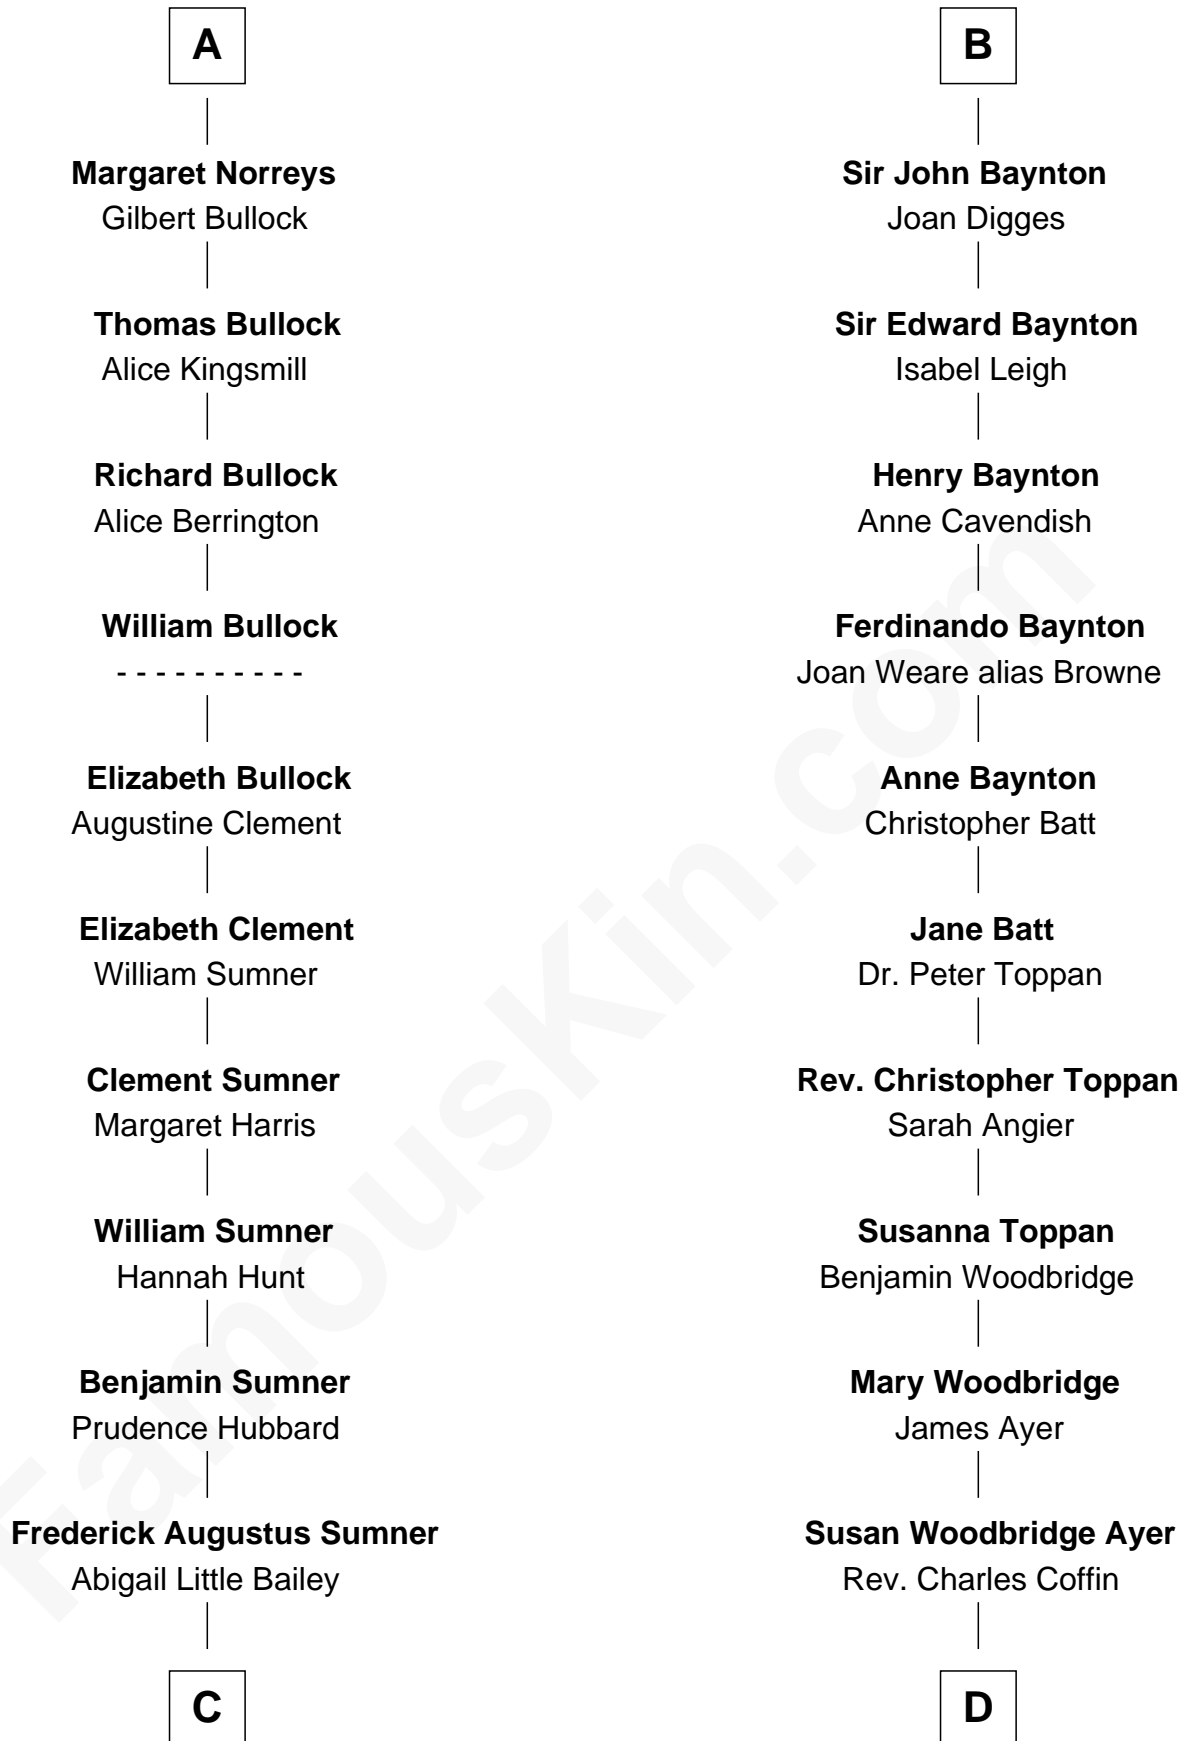

FamousKin.com

Relationship Chart of

Bill Weld

68th Governor of Massachusetts

20th cousin 1 time removed of

Tennessee Williams

Author of *A Streetcar Named Desire*

C

Sarah Sumner
Thomas Swan Weld

Dr. Francis Minot Weld
Fanny Elizabeth Bartholomew

Francis Minot Weld
Margaret Low White

David Weld
Mary Blake Nichols

Bill Weld
68th Governor of Massachusetts

D

Cornelius Worcester Coffin
Nancy McCorkle

Isabelle Coffin
Thomas Lanier Williams

Cornelius Coffin Williams
Edwina Dakin

Tennessee Williams
Author of A Streetcar Named Desire