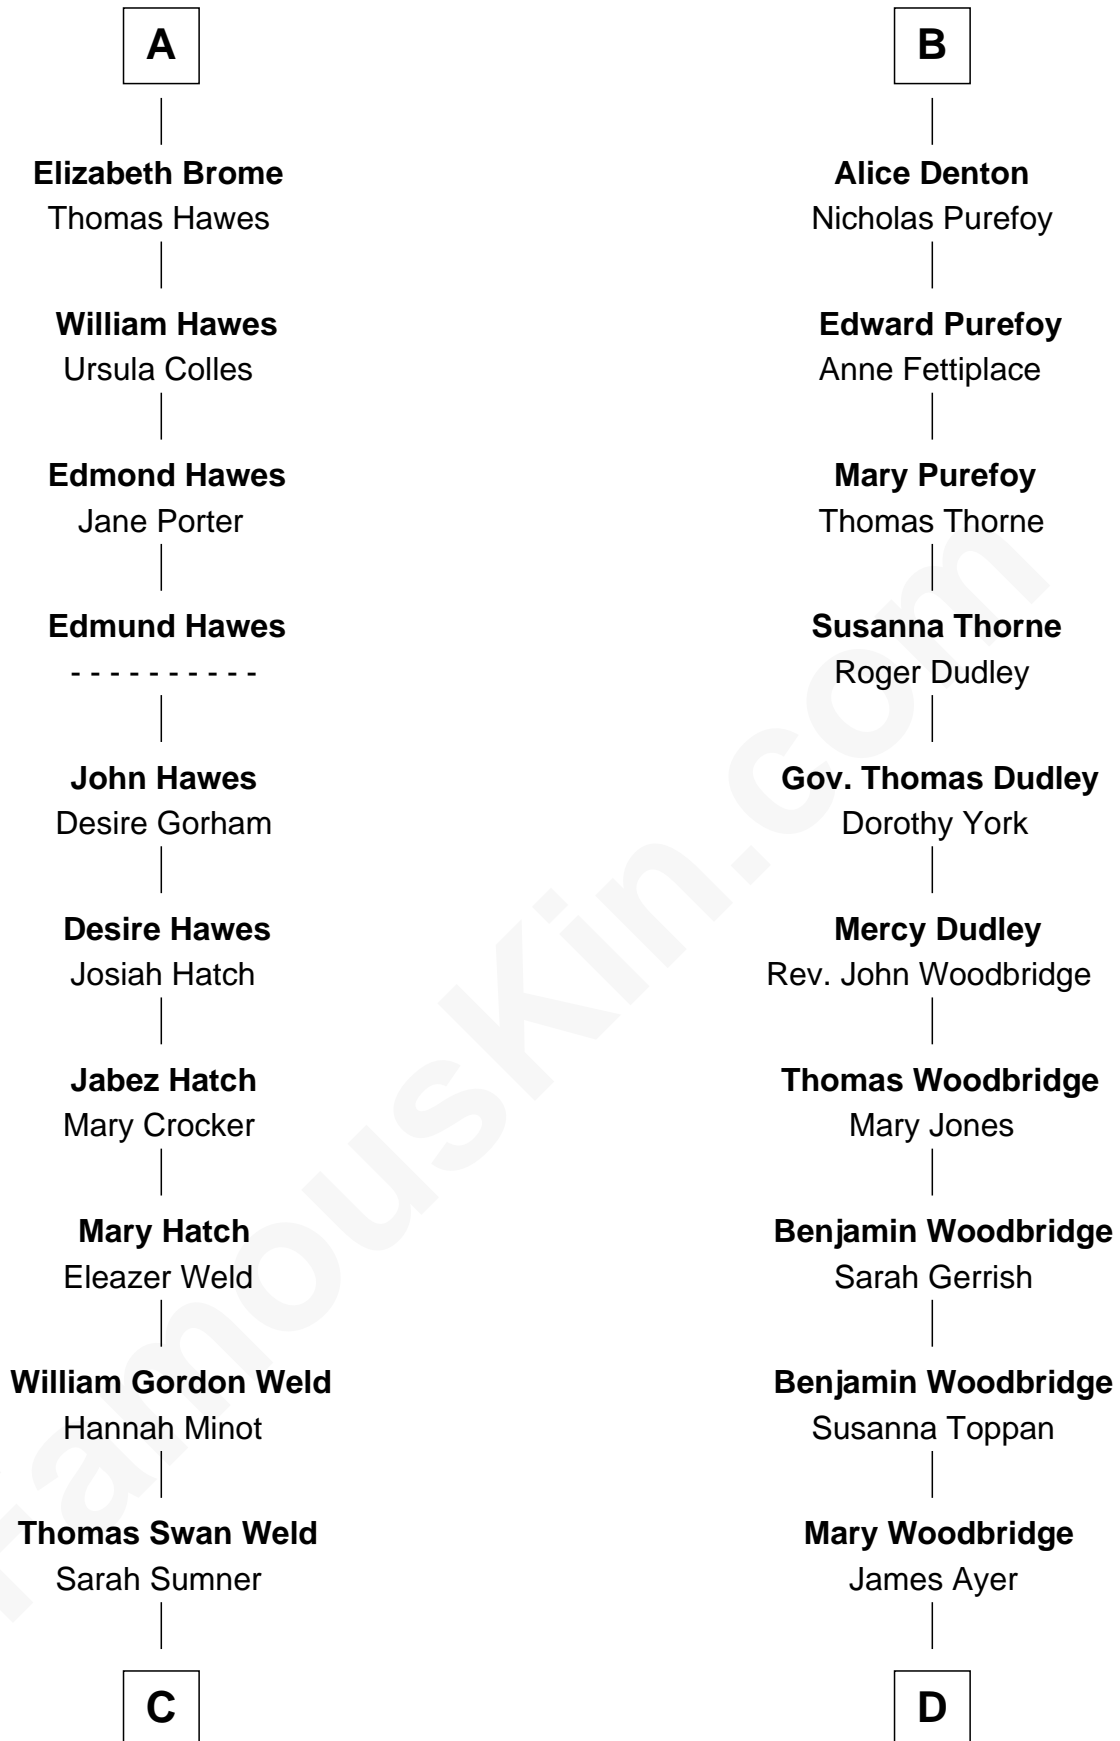

FamousKin.com

Relationship Chart of

Bill Weld

68th Governor of Massachusetts

20th cousin 1 time removed of

Tennessee Williams

Author of *A Streetcar Named Desire*

C

Dr. Francis Minot Weld
Fanny Elizabeth Bartholomew

Francis Minot Weld
Margaret Low White

David Weld
Mary Blake Nichols

Bill Weld
68th Governor of Massachusetts

D

Susan Woodbridge Ayer
Rev. Charles Coffin

Cornelius Worcester Coffin
Nancy McCorkle

Isabelle Coffin
Thomas Lanier Williams

Cornelius Coffin Williams
Edwina Dakin

Tennessee Williams
Author of A Streetcar Named Desire