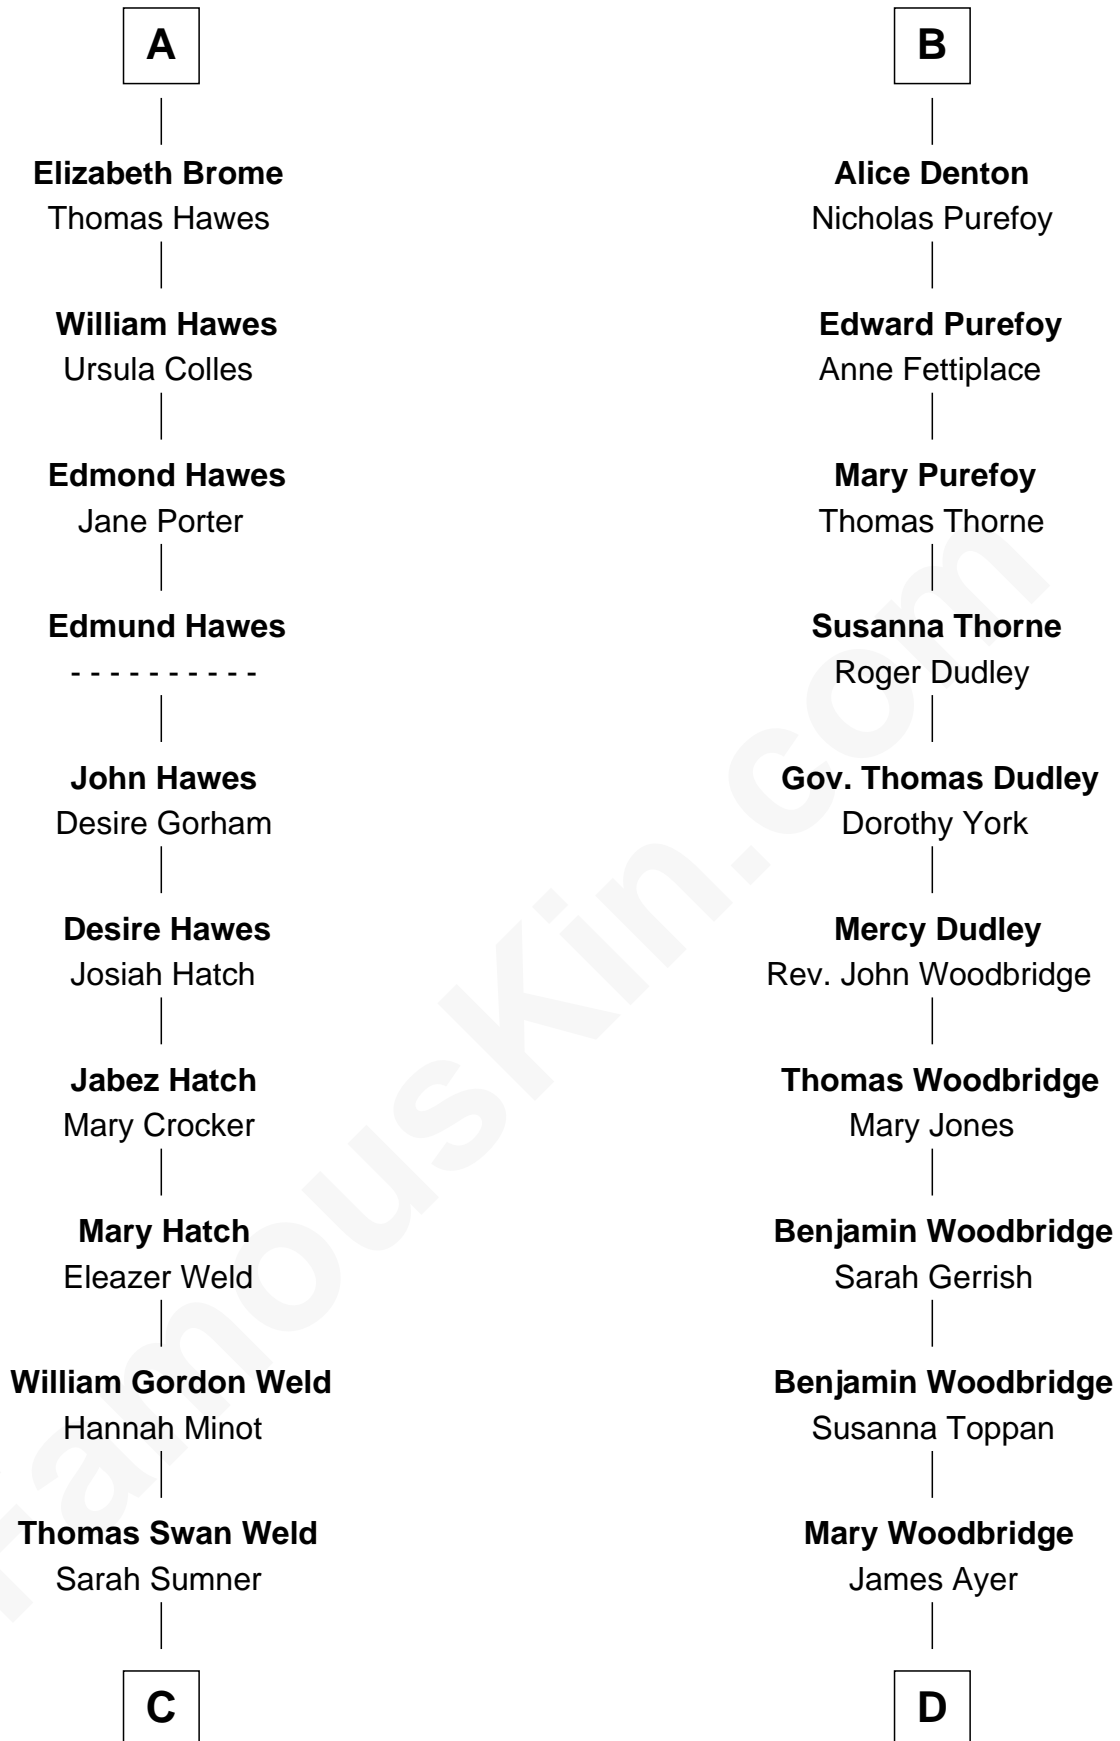

## Relationship Chart of

### Bill Weld

68th Governor of Massachusetts

20th cousin 1 time removed of

### Tennessee Williams

Author of *A Streetcar Named Desire*

**C**

**Dr. Francis Minot Weld**  
Fanny Elizabeth Bartholomew

**Francis Minot Weld**  
Margaret Low White

**David Weld**  
Mary Blake Nichols

**Bill Weld**  
*68th Governor of Massachusetts*