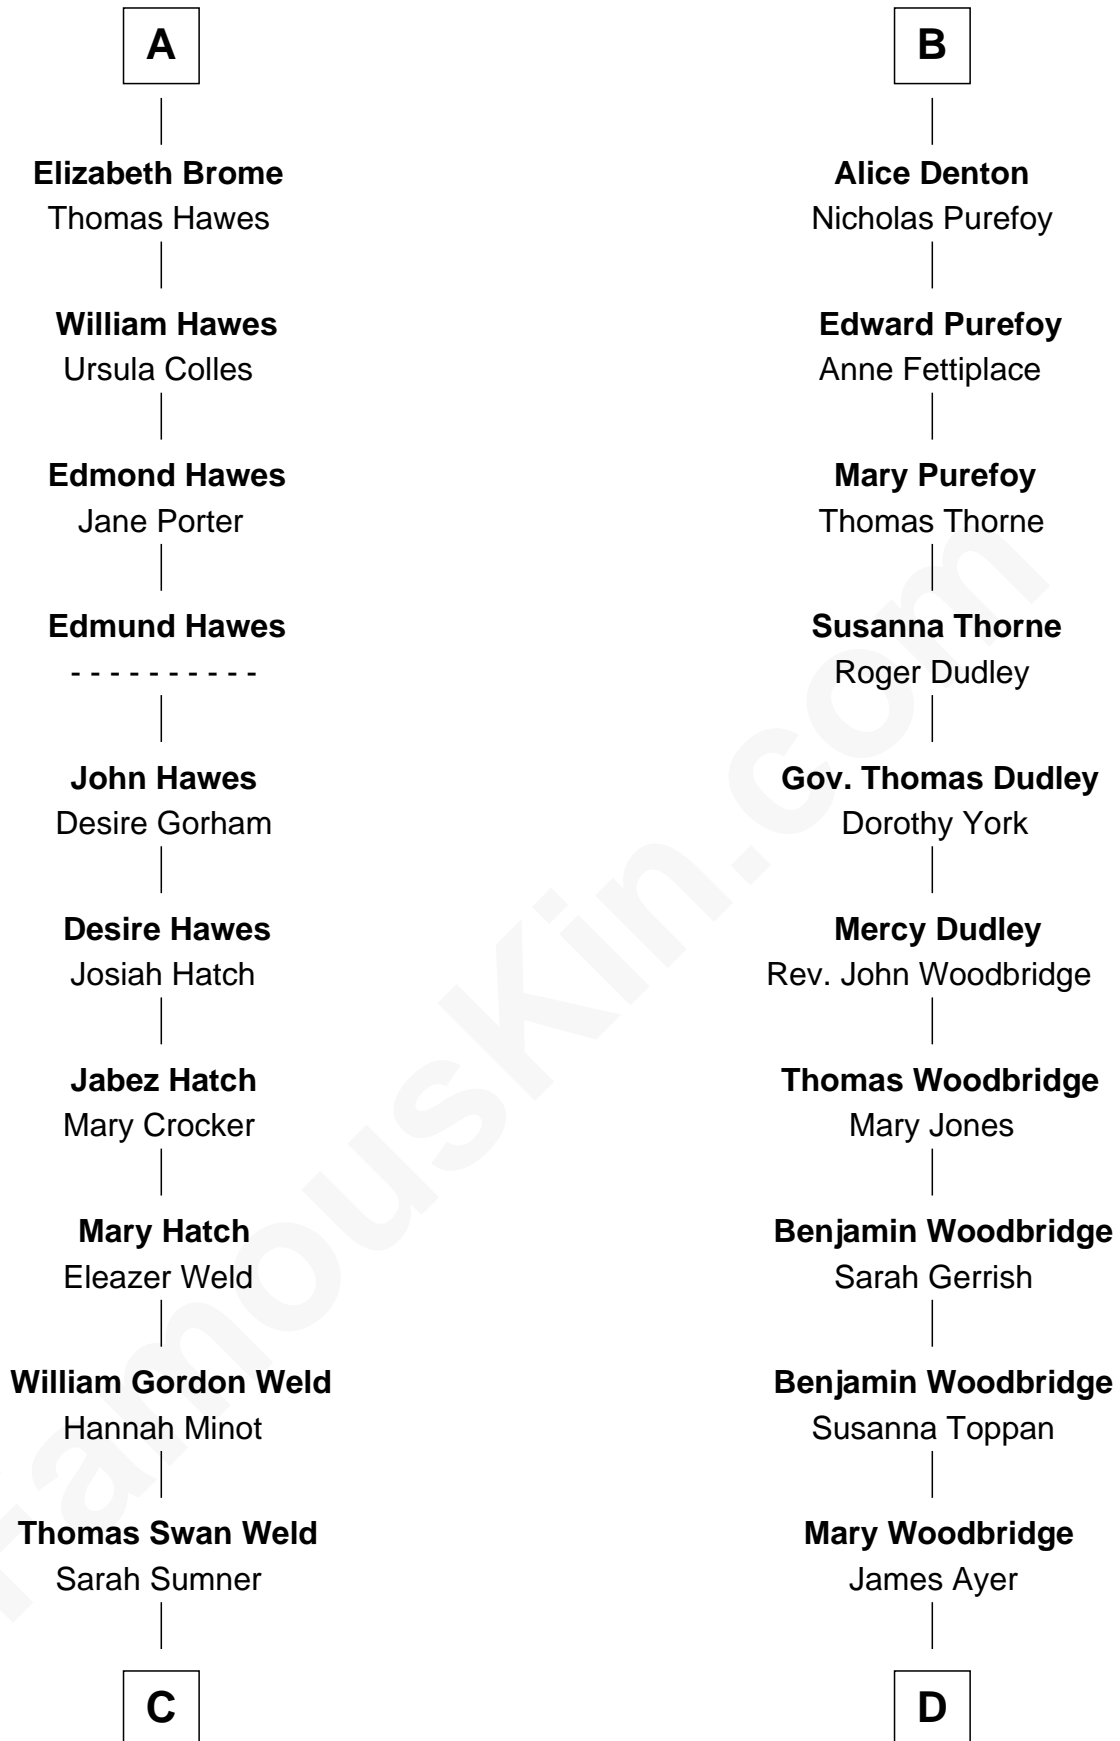

# FamousKin.com Relationship Chart of

**Bill Weld**

*68th Governor of Massachusetts*

**20th cousin 1 time removed of**

**Tennessee Williams**

*Author of A Streetcar Named Desire*

**Sir William le Latimer**

**C**

**Dr. Francis Minot Weld**  
Fanny Elizabeth Bartholomew

**Francis Minot Weld**  
Margaret Low White

**David Weld**  
Mary Blake Nichols

**Bill Weld**  
*68th Governor of Massachusetts*

**D**

**Susan Woodbridge Ayer**  
Rev. Charles Coffin

**Cornelius Worcester Coffin**  
Nancy McCorkle

**Isabelle Coffin**  
Thomas Lanier Williams

**Cornelius Coffin Williams**  
Edwina Dakin

**Tennessee Williams**  
*Author of A Streetcar Named Desire*