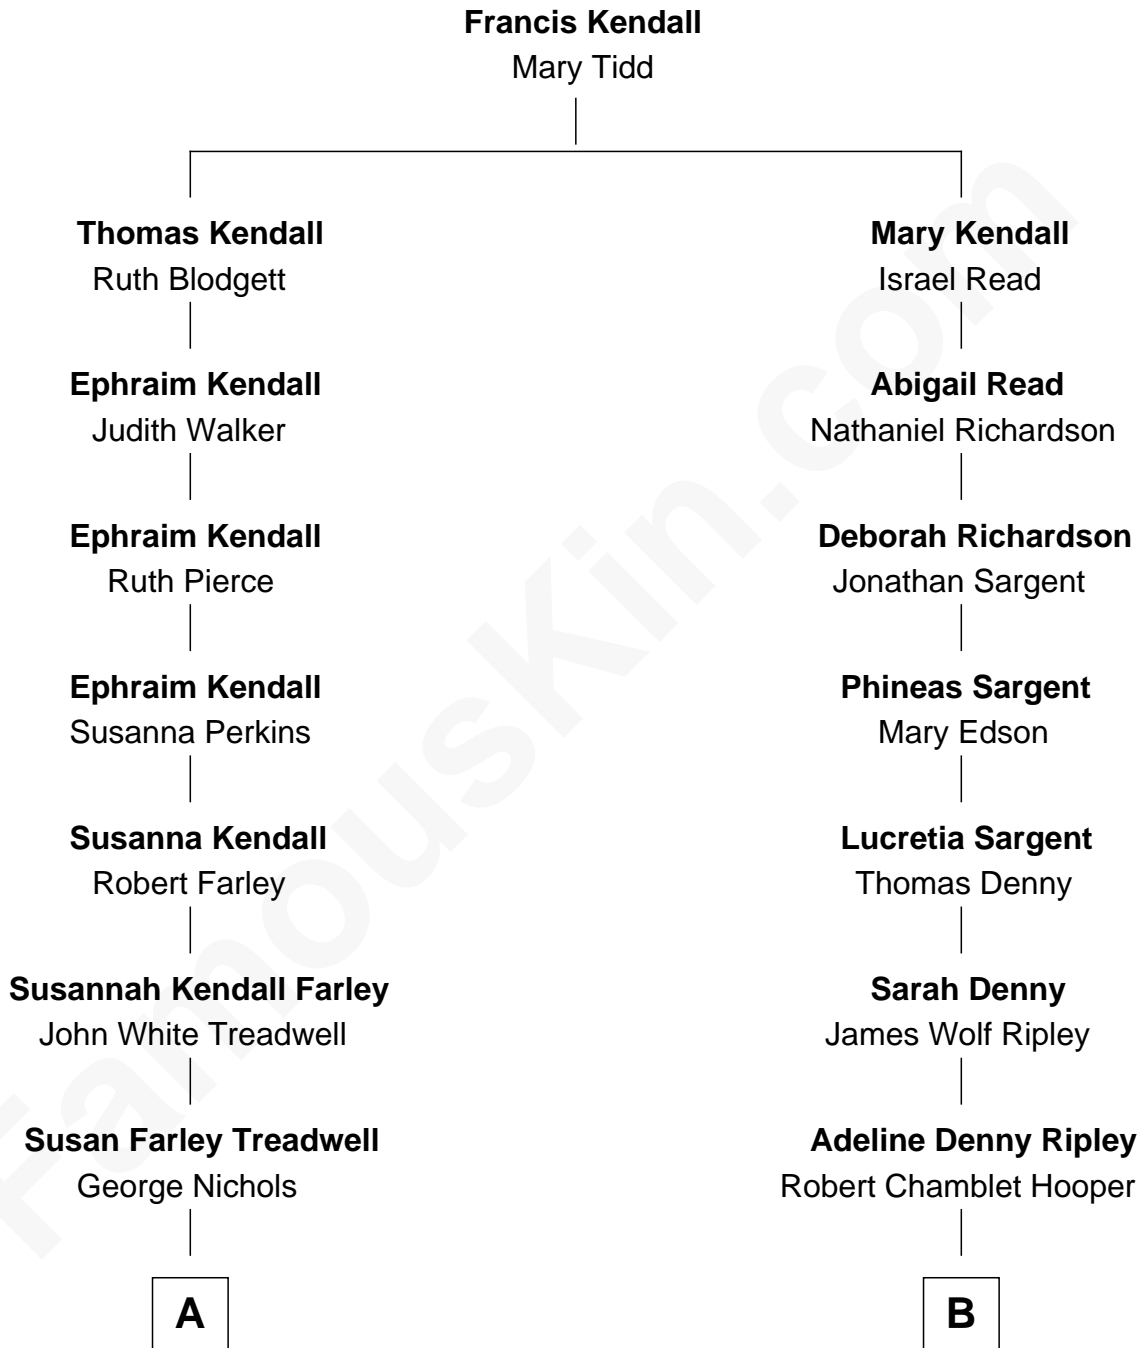

FamousKin.com

Relationship Chart of

Bill Weld

68th Governor of Massachusetts

9th cousin 1 time removed of

Dr. Benjamin Spock

American Pediatrician and Author on Child Care

A

John White Treadwell Nichols

Mary Blake Slocum

John Treadwell Nichols

Cornelia DuBois Floyd

Mary Blake Nichols

David Weld

Bill Weld

68th Governor of Massachusetts