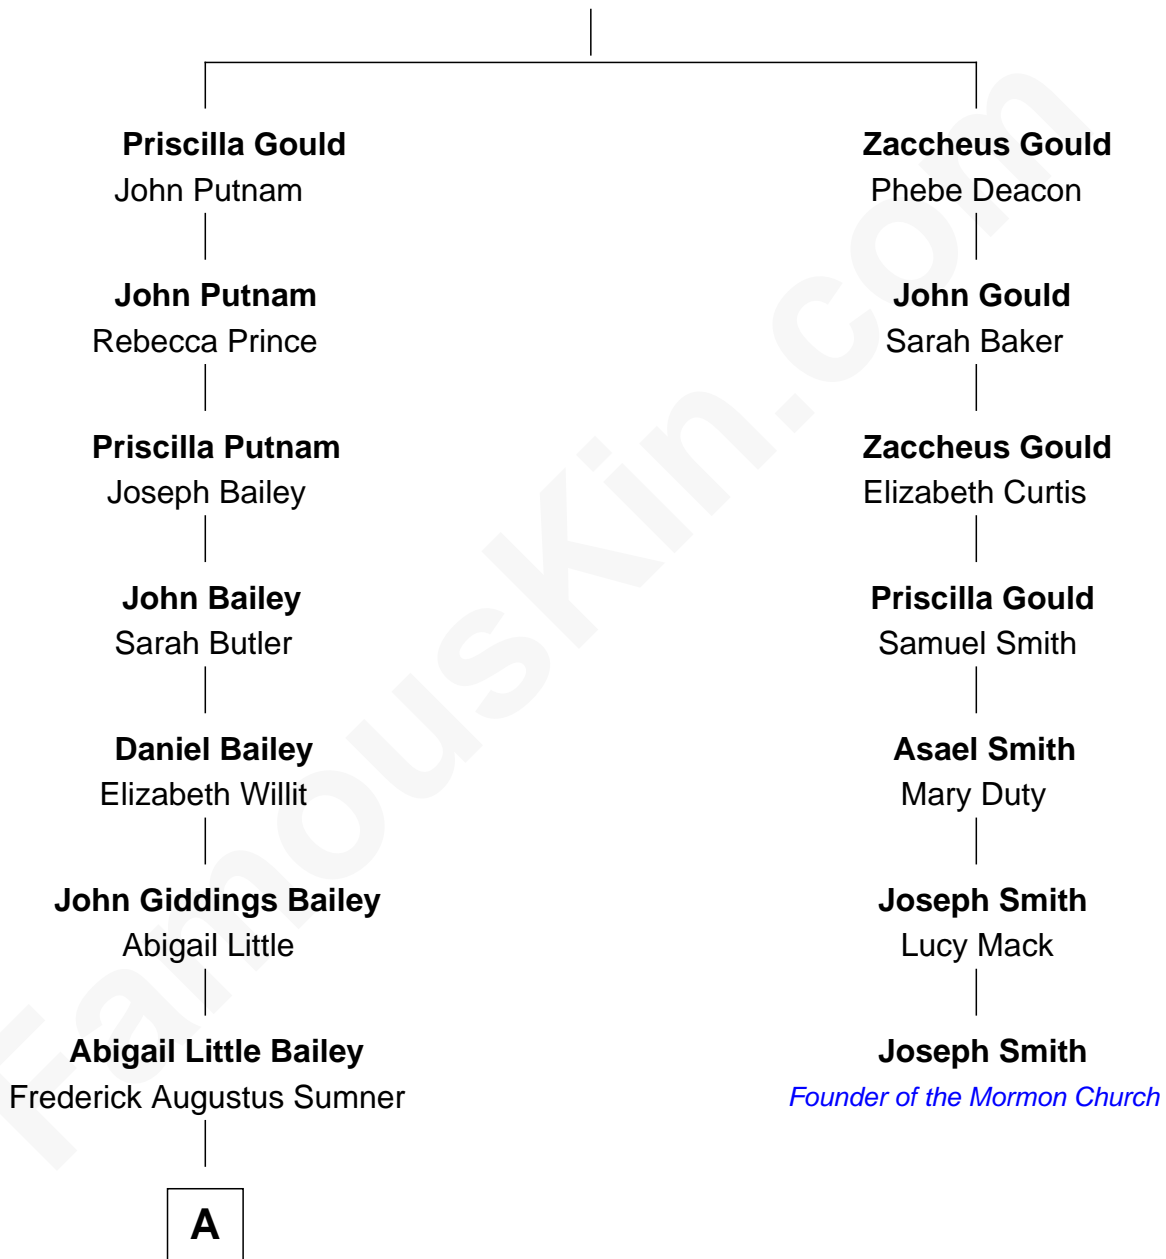

FamousKin.com Relationship Chart of

Bill Weld

68th Governor of Massachusetts

6th cousin 5 times removed of

Joseph Smith

Founder of the Mormon Church

Richard Gould

A

—
Sarah Sumner
Thomas Swan Weld

—
Dr. Francis Minot Weld
Fanny Elizabeth Bartholomew

—
Francis Minot Weld
Margaret Low White

—
David Weld
Mary Blake Nichols

—
Bill Weld
68th Governor of Massachusetts

FamousKin.com