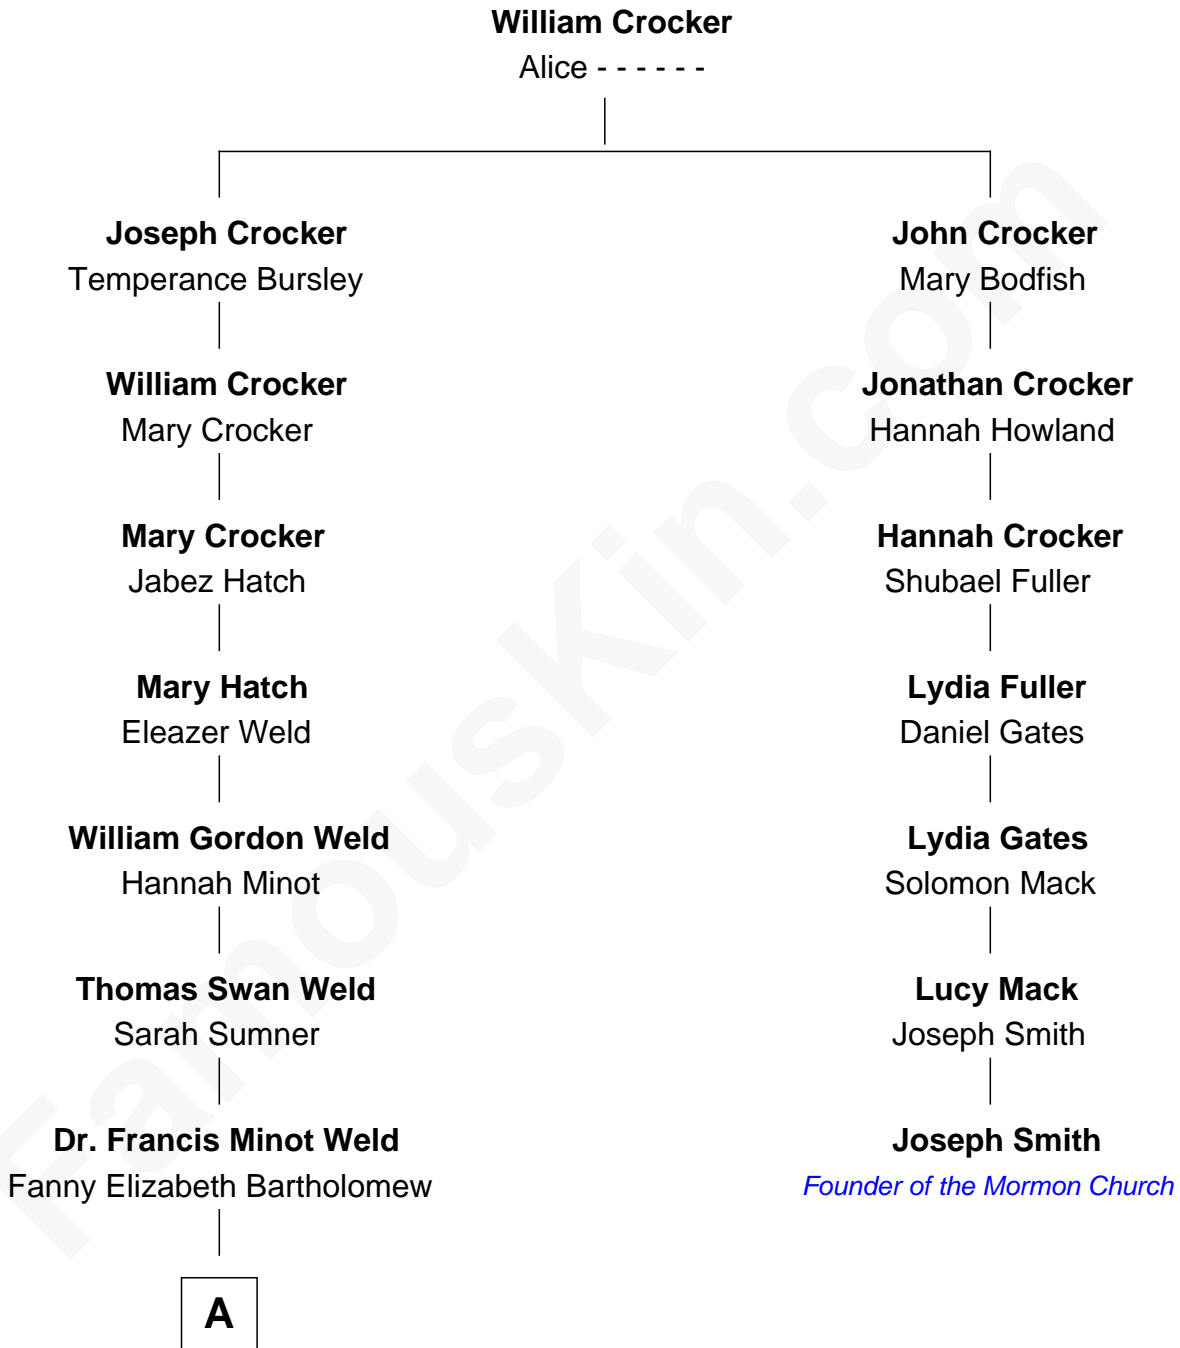

FamousKin.com Relationship Chart of

Bill Weld

68th Governor of Massachusetts

6th cousin 3 times removed of

Joseph Smith

Founder of the Mormon Church

A

—
Francis Minot Weld

Margaret Low White

—
David Weld

Mary Blake Nichols

—
Bill Weld

68th Governor of Massachusetts

FamousKin.com