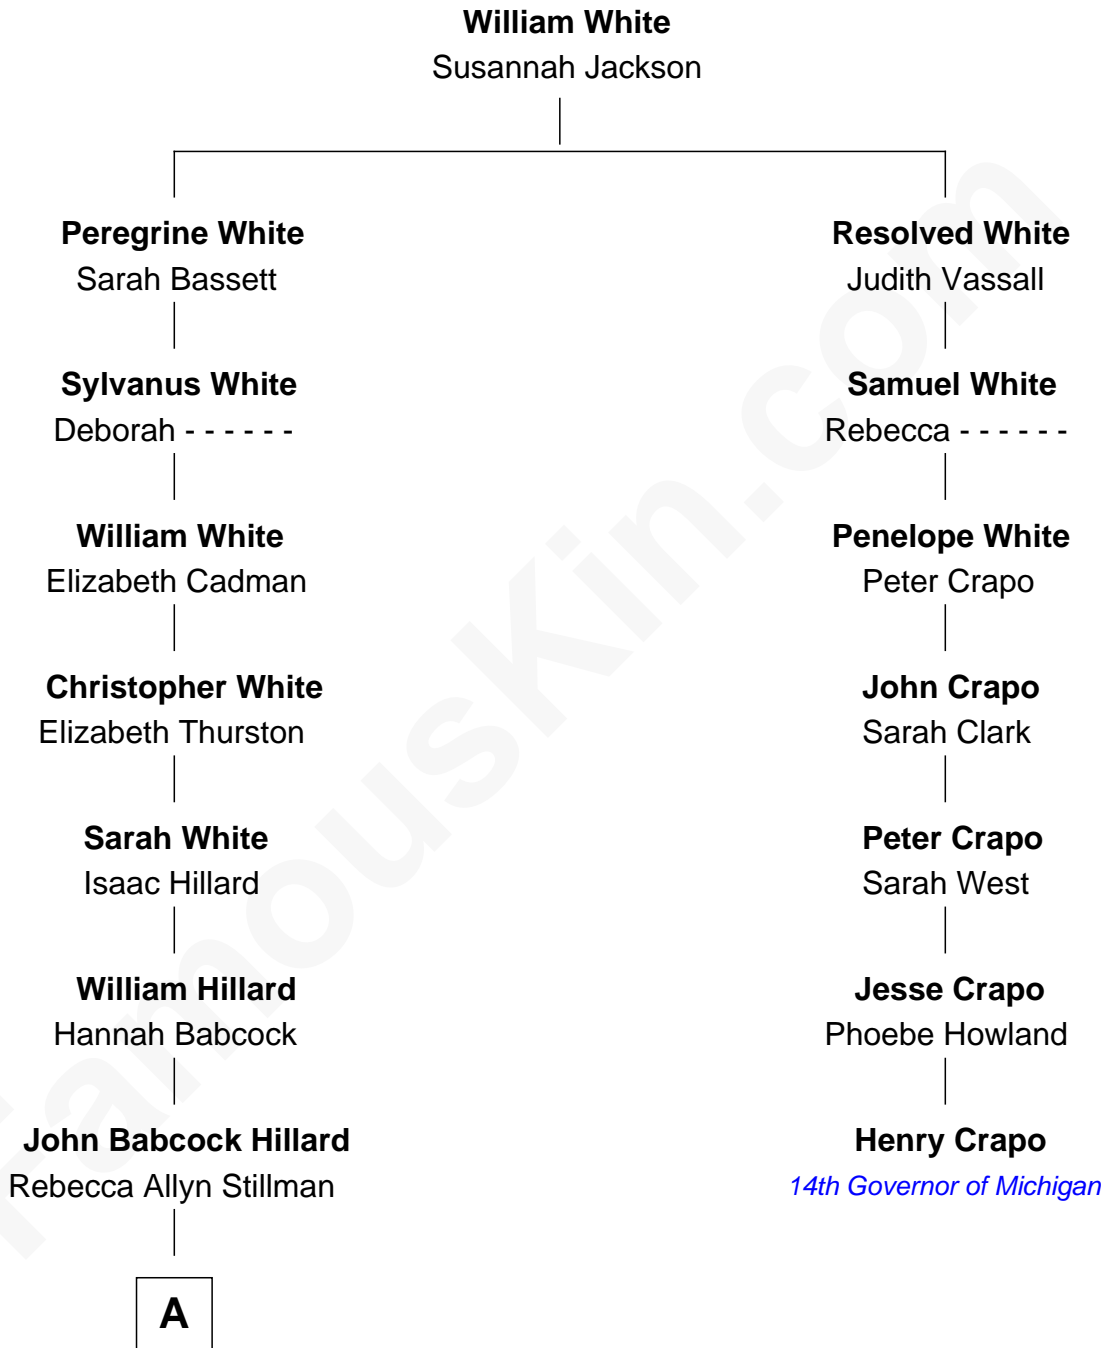

FamousKin.com

Relationship Chart of

Bill Weld

68th Governor of Massachusetts

6th cousin 5 times removed of

Henry Crapo

14th Governor of Michigan

A

John Babcock Hillard

Harriet Low

Harriet Hillard

William Augustus White

Margaret Low White

Francis Minot Weld

David Weld

Mary Blake Nichols