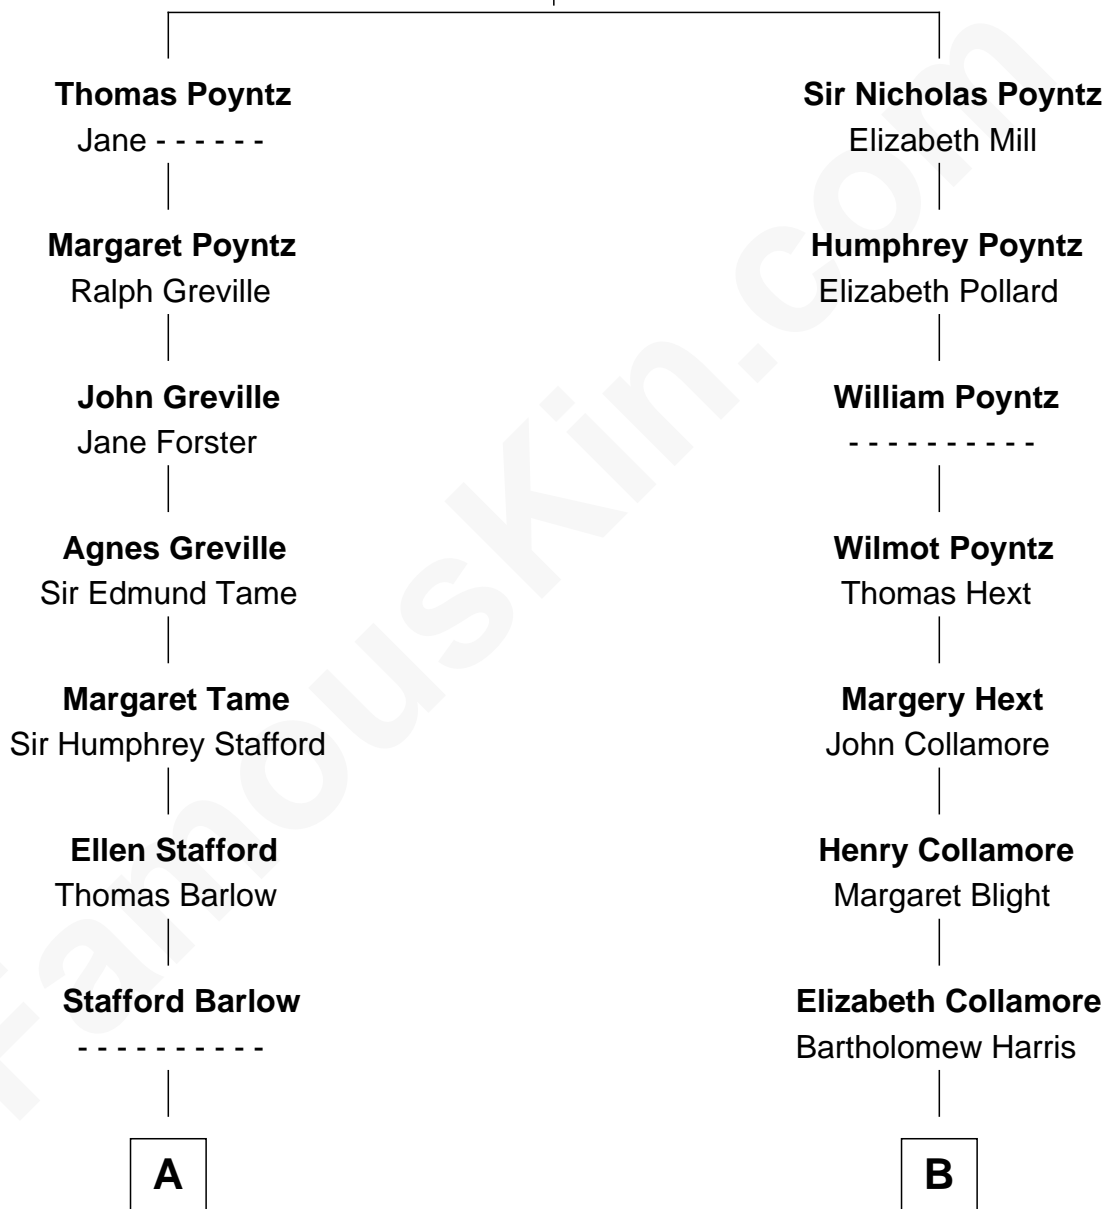

# FamousKin.com Relationship Chart of

**Bill Weld**

*68th Governor of Massachusetts*

19th cousin of

**Aaron Rodgers**

*NFL Quarterback*

**Robert Poyntz**  
Katherine FitzNichol

**C**

**Margaret Low White**

Francis Minot Weld

**David Weld**

Mary Blake Nichols

**Bill Weld**

*68th Governor of Massachusetts*

**D**

**Charles Herbert Pittman**