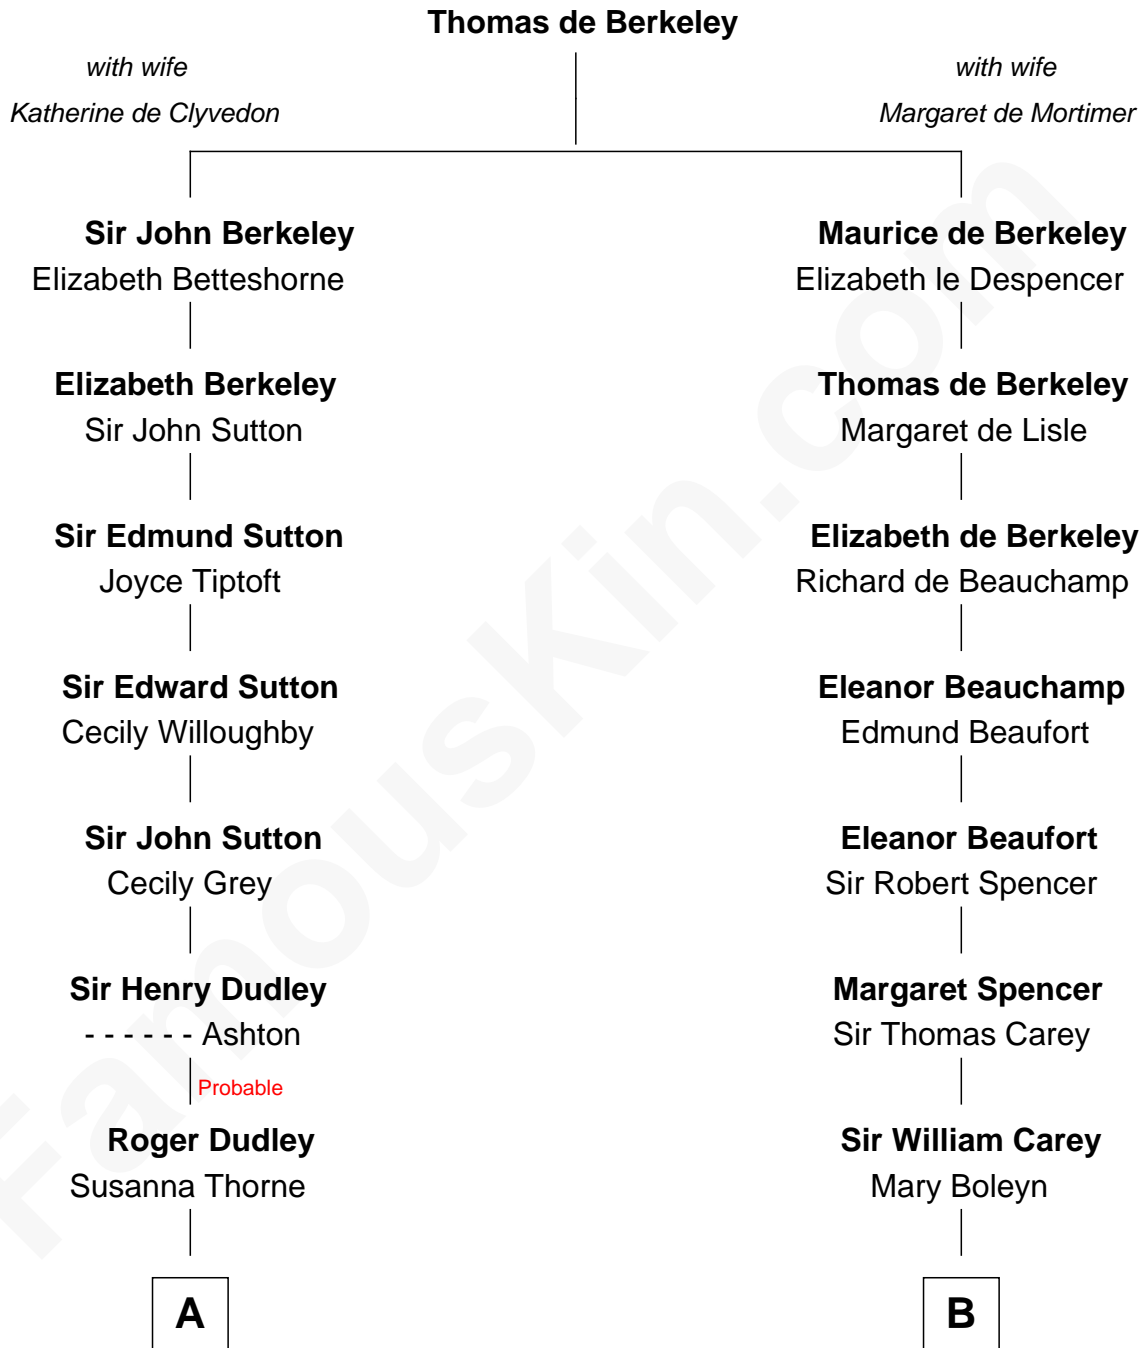

FamousKin.com

Relationship Chart of

Bill Weld

68th Governor of Massachusetts

15th cousin 3 times removed of

William C. C. Claiborne

1st Governor of Louisiana

C

—
David Weld

Mary Blake Nichols

—
Bill Weld

68th Governor of Massachusetts

FamousKin.com