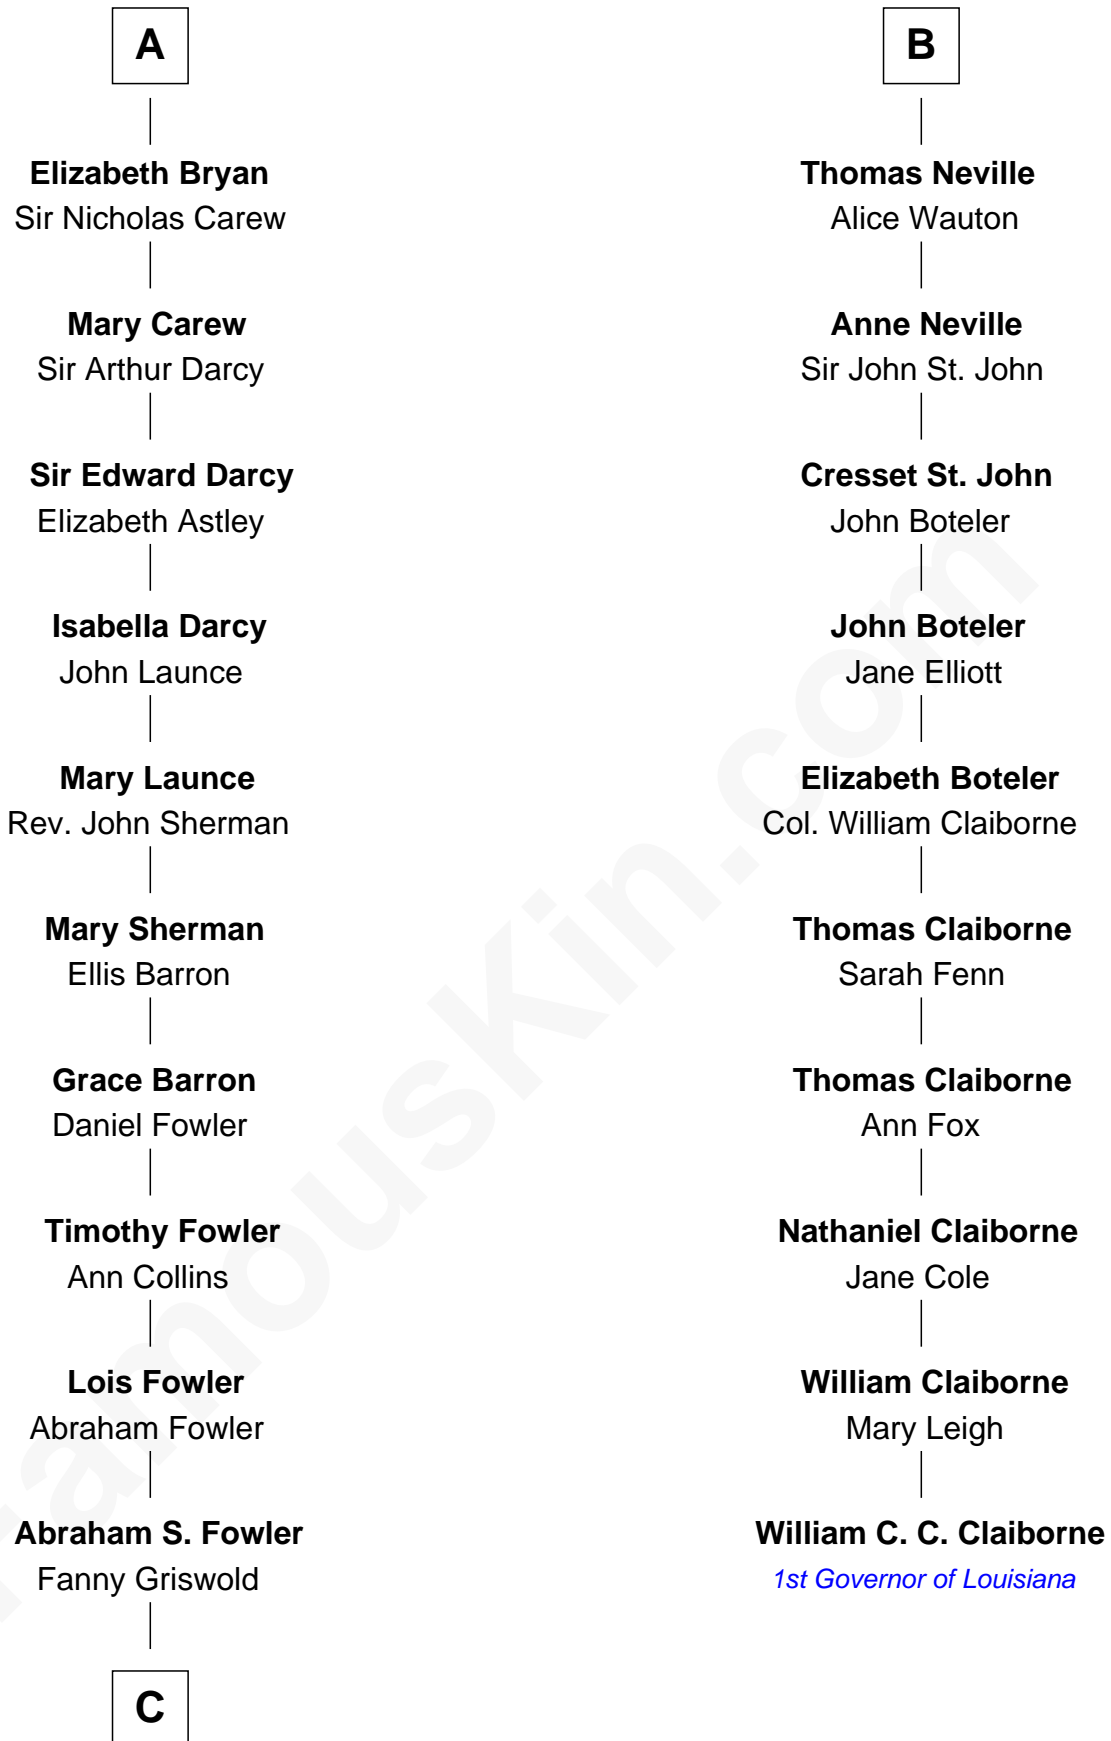

FamousKin.com

Relationship Chart of

Bill Weld

68th Governor of Massachusetts

16th cousin 5 times removed of

William C. C. Claiborne

1st Governor of Louisiana

Sir William de Boteler

Ela Herdeburgh

C

Fanny Griswold Fowler
George Medad Bartholomew

Fanny Elizabeth Bartholomew
Dr. Francis Minot Weld

Francis Minot Weld
Margaret Low White

David Weld
Mary Blake Nichols

Bill Weld
68th Governor of Massachusetts