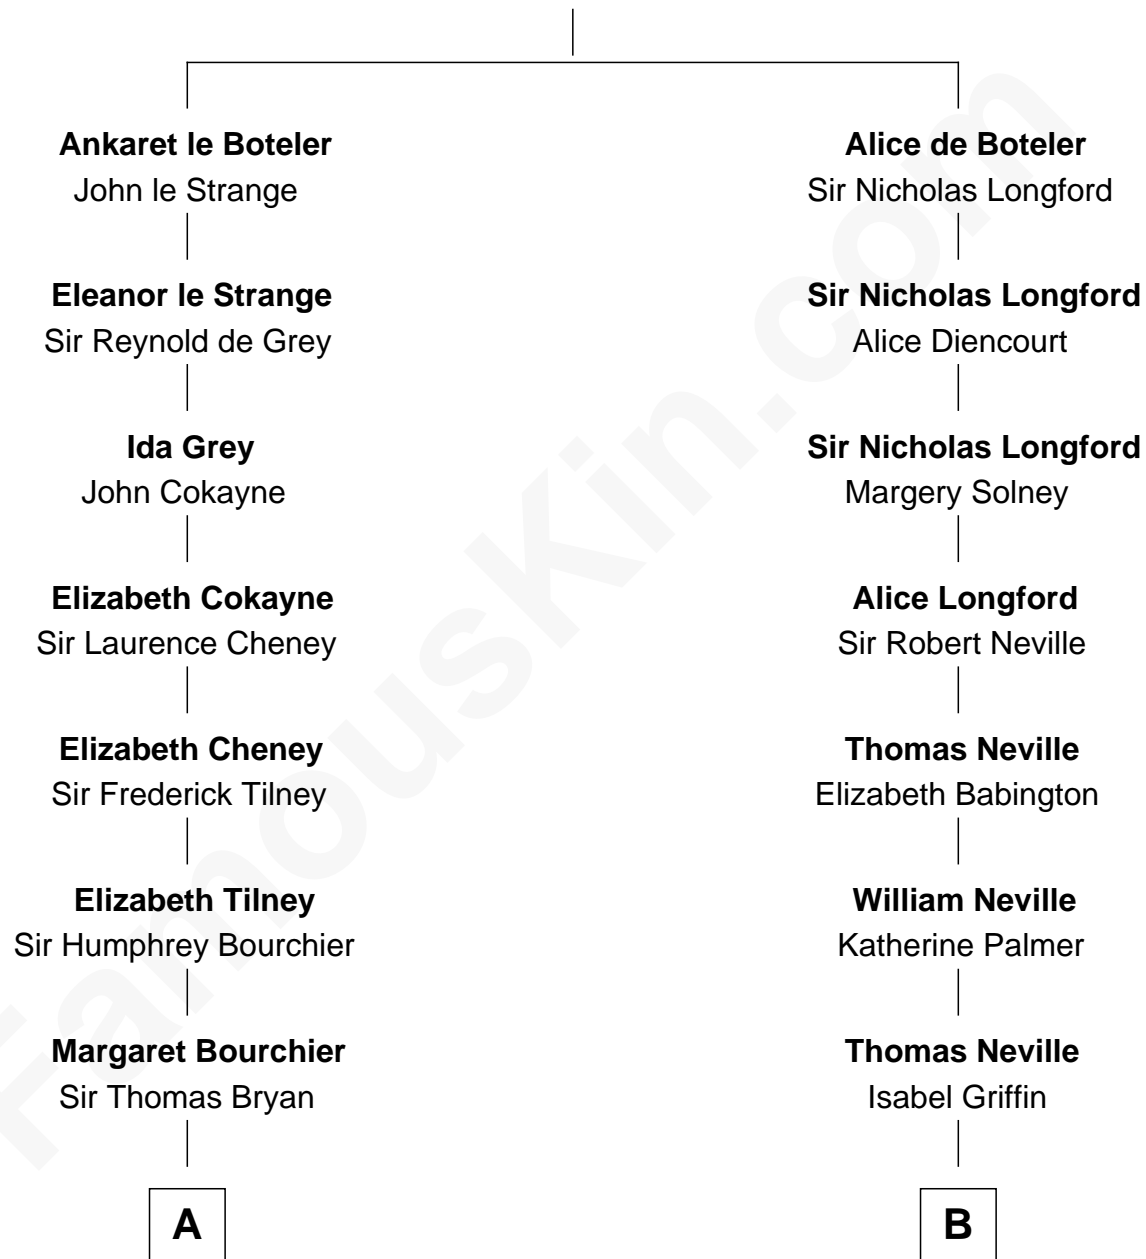

FamousKin.com

Relationship Chart of

Bill Weld

68th Governor of Massachusetts

16th cousin 5 times removed of

William C. C. Claiborne

1st Governor of Louisiana

Sir William de Boteler

Ela Herdeburgh

C

Fanny Griswold Fowler
George Medad Bartholomew

Fanny Elizabeth Bartholomew
Dr. Francis Minot Weld

Francis Minot Weld
Margaret Low White

David Weld
Mary Blake Nichols

Bill Weld
68th Governor of Massachusetts