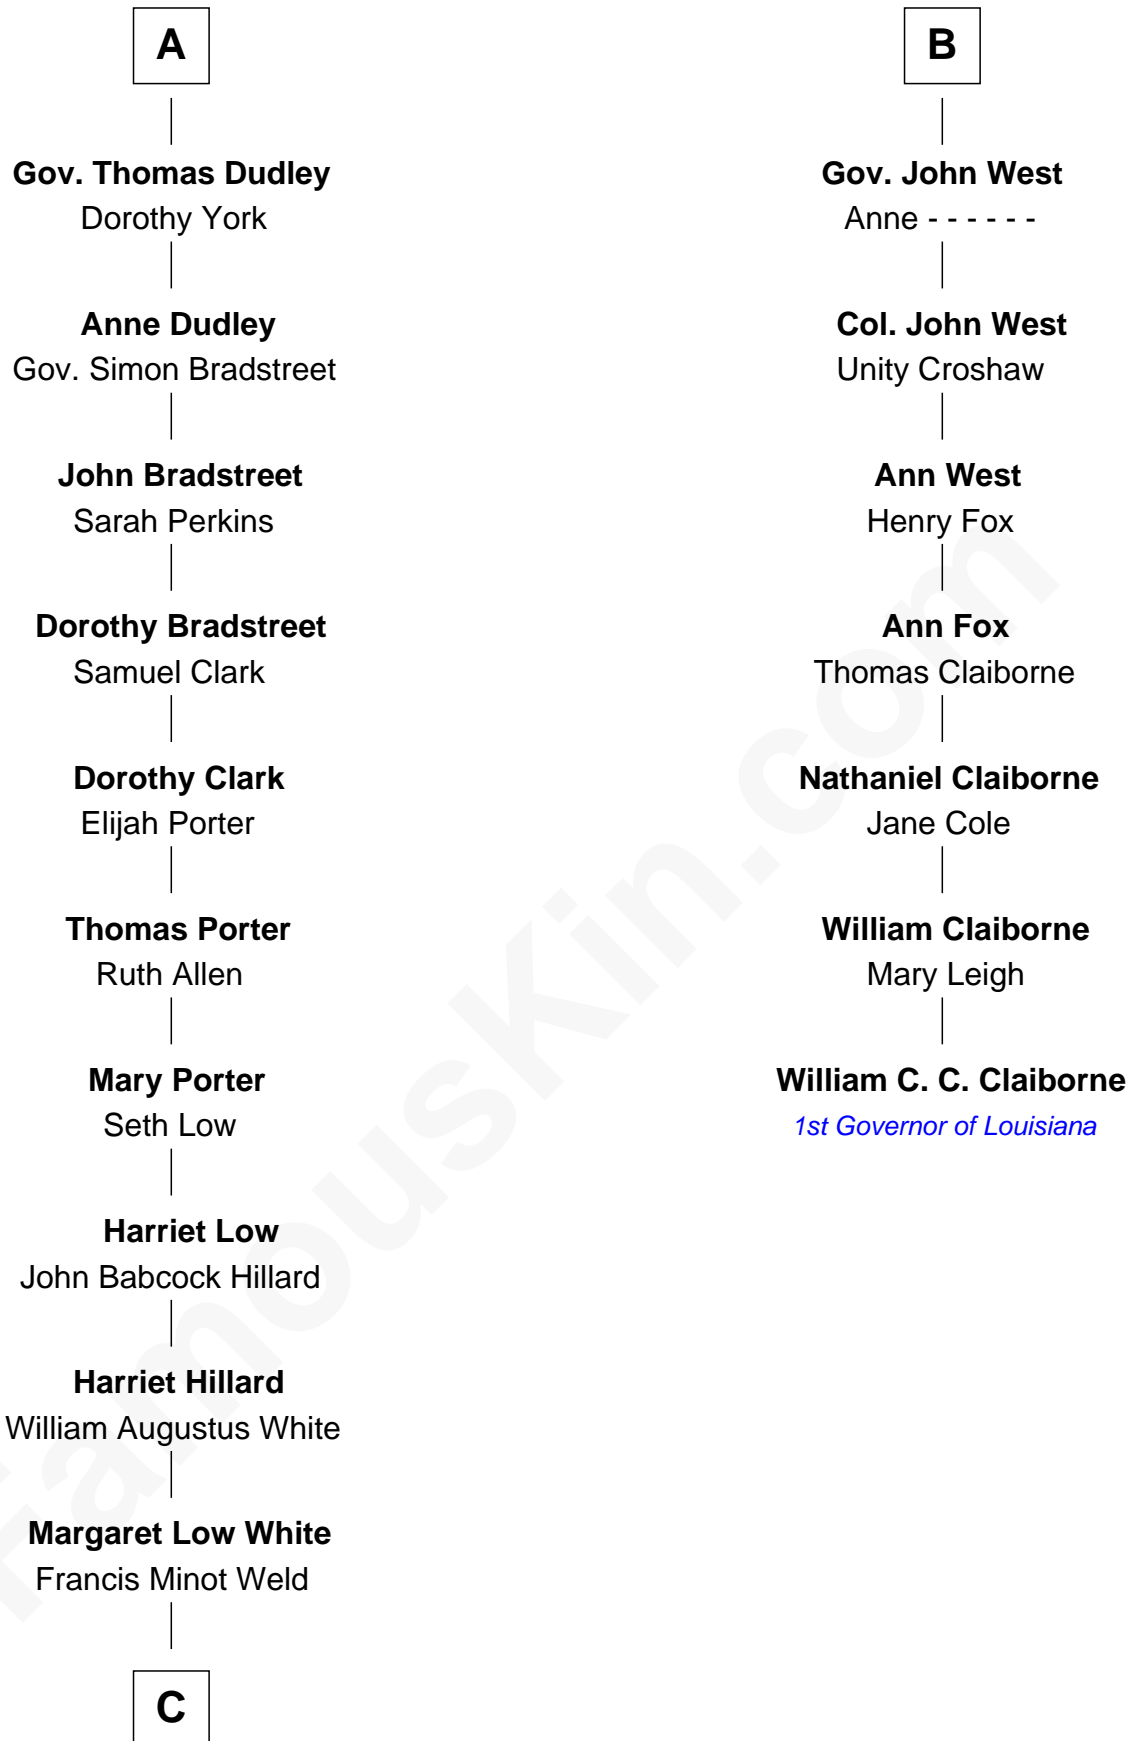

FamousKin.com

Relationship Chart of

Bill Weld

68th Governor of Massachusetts

13th cousin 5 times removed of

William C. C. Claiborne

1st Governor of Louisiana

John of Gaunt

Katherine Roet

C

—
David Weld

Mary Blake Nichols

—
Bill Weld

68th Governor of Massachusetts

FamousKin.com