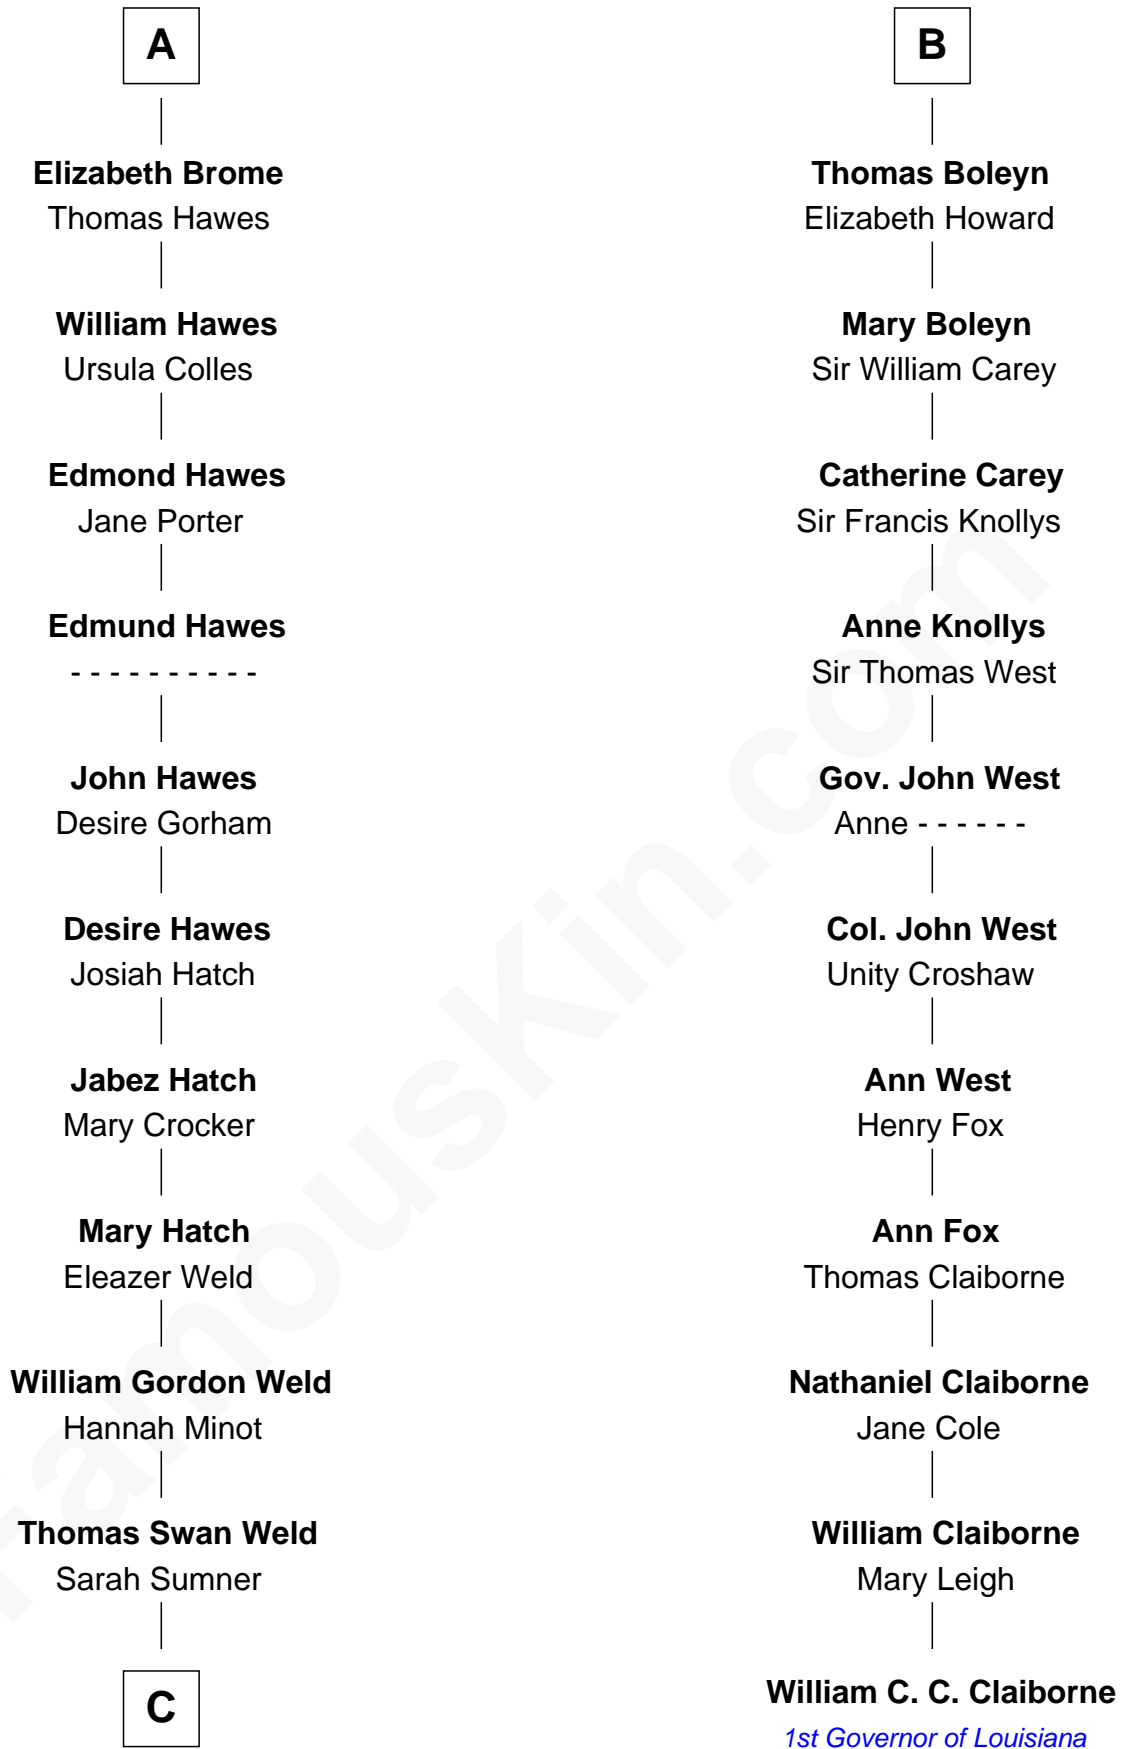

## Relationship Chart of

### Bill Weld

68th Governor of Massachusetts  
17th cousin 3 times removed of

**William C. C. Claiborne**  
1st Governor of Louisiana

**Sir Robert de Ros**  
Isabel de Aubeney

**C**

—  
**Dr. Francis Minot Weld**  
Fanny Elizabeth Bartholomew

—  
**Francis Minot Weld**  
Margaret Low White

—  
**David Weld**  
Mary Blake Nichols

—  
**Bill Weld**  
*68th Governor of Massachusetts*

FamousKin.com