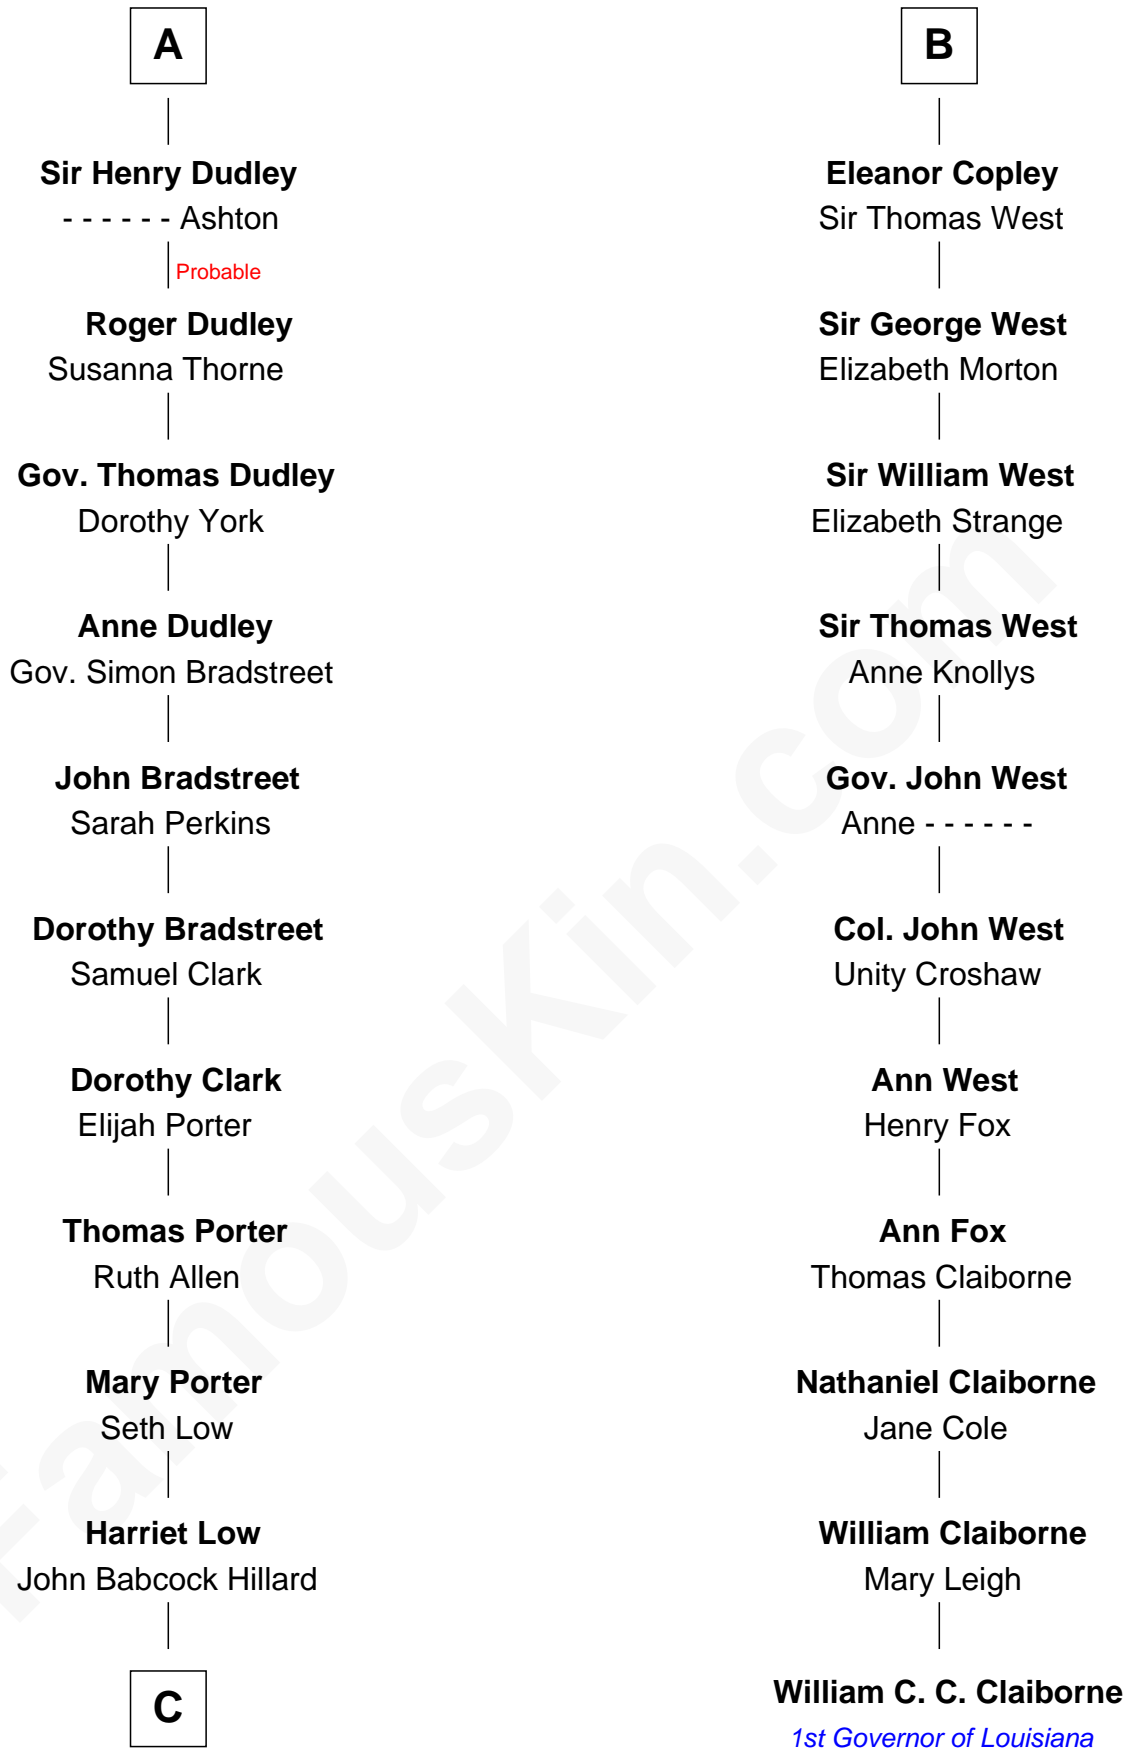

FamousKin.com

Relationship Chart of

Bill Weld

68th Governor of Massachusetts
17th cousin 3 times removed of

William C. C. Claiborne
1st Governor of Louisiana

Sir Hugh I de Audley
Iseult de Mortimer

C

—
Harriet Hillard
William Augustus White

—
Margaret Low White
Francis Minot Weld

—
David Weld
Mary Blake Nichols

—
Bill Weld
68th Governor of Massachusetts

FamousKin.com