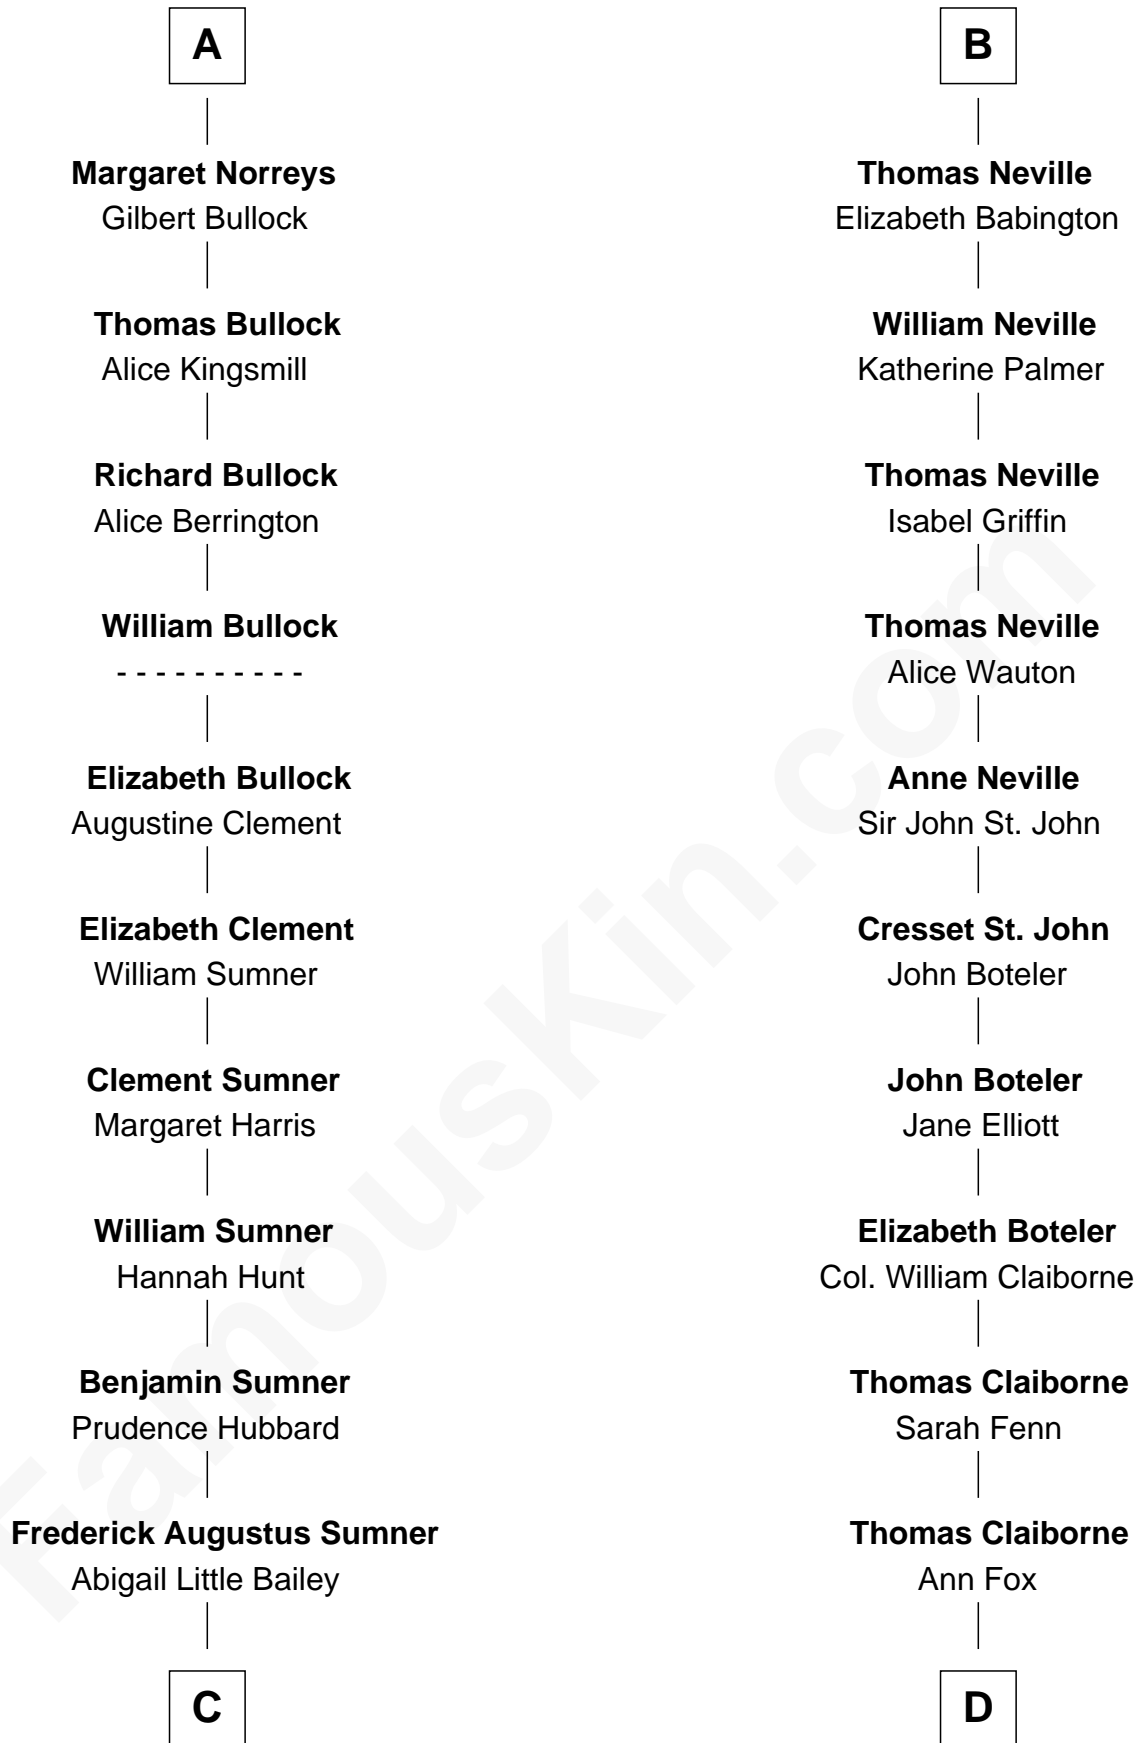

FamousKin.com

Relationship Chart of

Bill Weld

68th Governor of Massachusetts
19th cousin 2 times removed of

William C. C. Claiborne
1st Governor of Louisiana

C

Sarah Sumner
Thomas Swan Weld

Dr. Francis Minot Weld
Fanny Elizabeth Bartholomew

Francis Minot Weld
Margaret Low White

David Weld
Mary Blake Nichols

Bill Weld
68th Governor of Massachusetts

D

Nathaniel Claiborne
Jane Cole

William Claiborne
Mary Leigh

William C. C. Claiborne
1st Governor of Louisiana