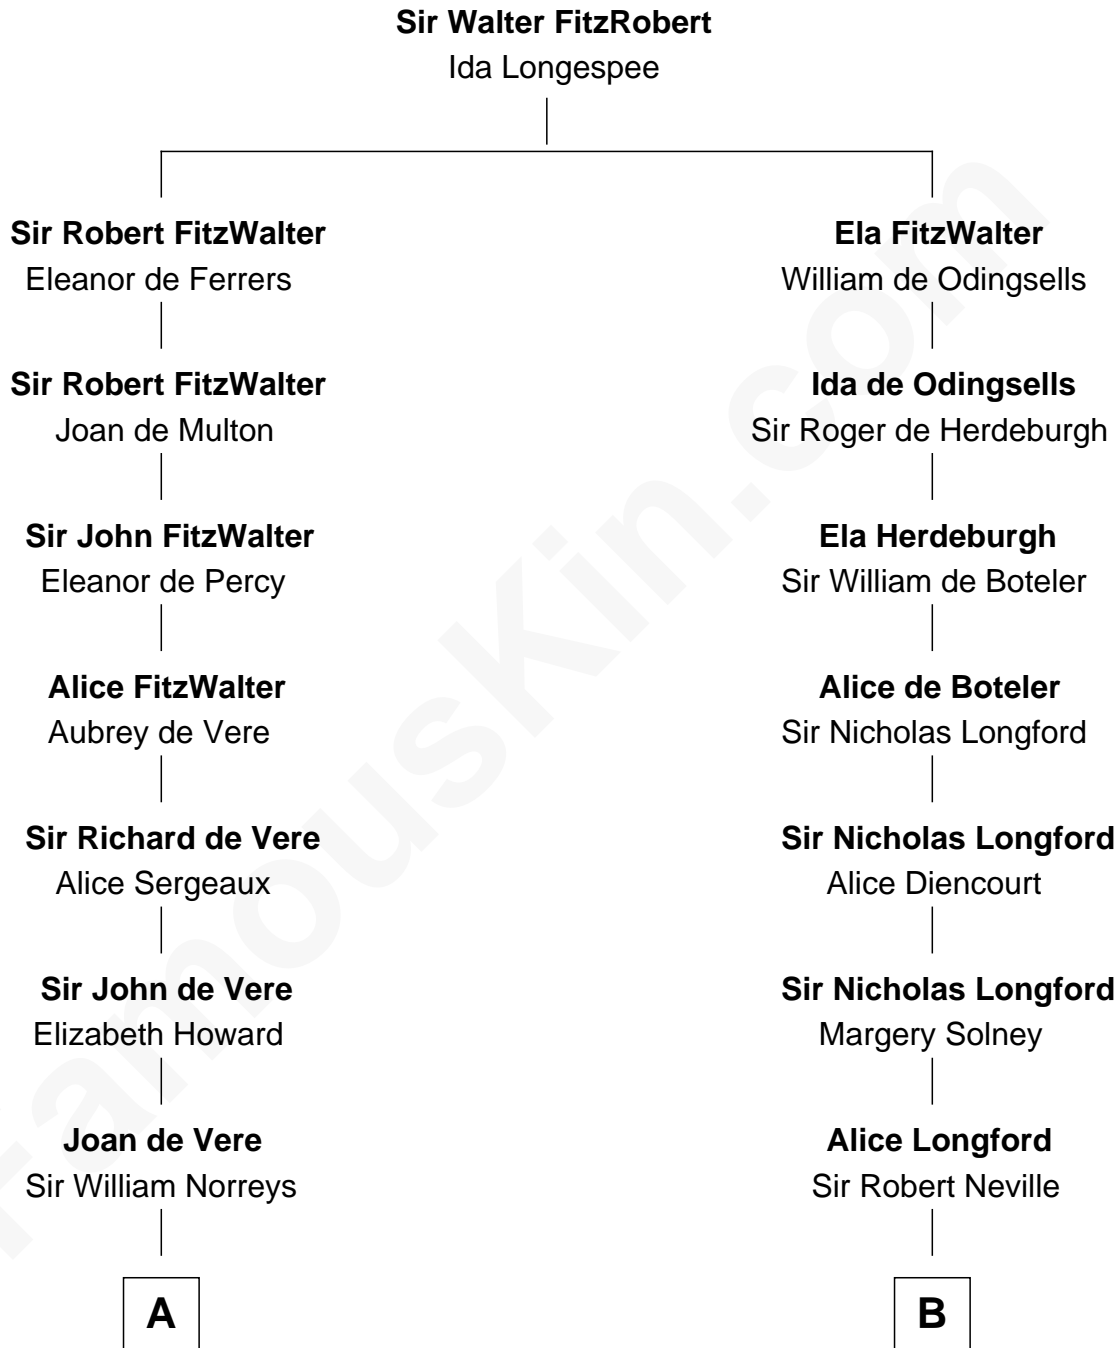

FamousKin.com

Relationship Chart of

Bill Weld

68th Governor of Massachusetts
19th cousin 2 times removed of

William C. C. Claiborne
1st Governor of Louisiana

C

Sarah Sumner
Thomas Swan Weld

Dr. Francis Minot Weld
Fanny Elizabeth Bartholomew

Francis Minot Weld
Margaret Low White

David Weld
Mary Blake Nichols

Bill Weld
68th Governor of Massachusetts

D

Nathaniel Claiborne
Jane Cole

William Claiborne
Mary Leigh

William C. C. Claiborne
1st Governor of Louisiana