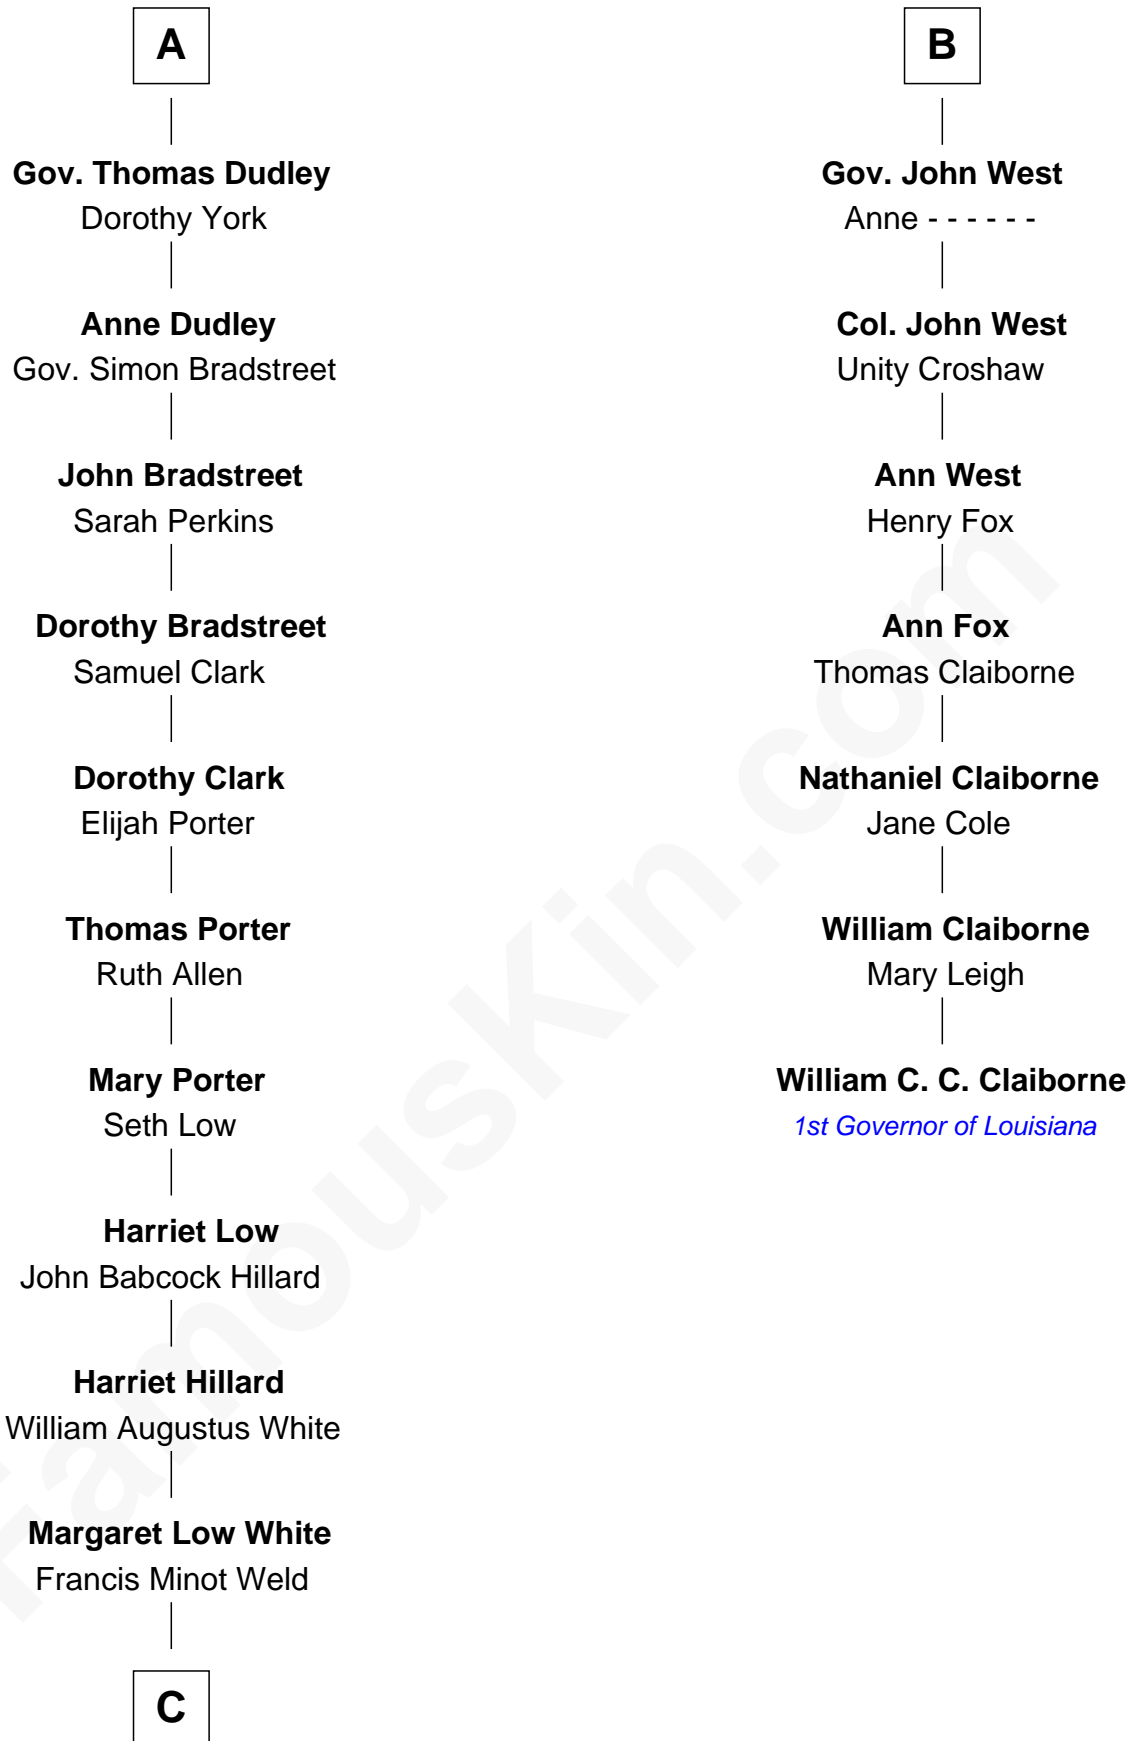

FamousKin.com

Relationship Chart of

Bill Weld

68th Governor of Massachusetts

13th cousin 5 times removed of

William C. C. Claiborne

1st Governor of Louisiana

Sir Thomas de Holand

Alice Fitzalan

C

—
David Weld

Mary Blake Nichols

—
Bill Weld

68th Governor of Massachusetts

FamousKin.com