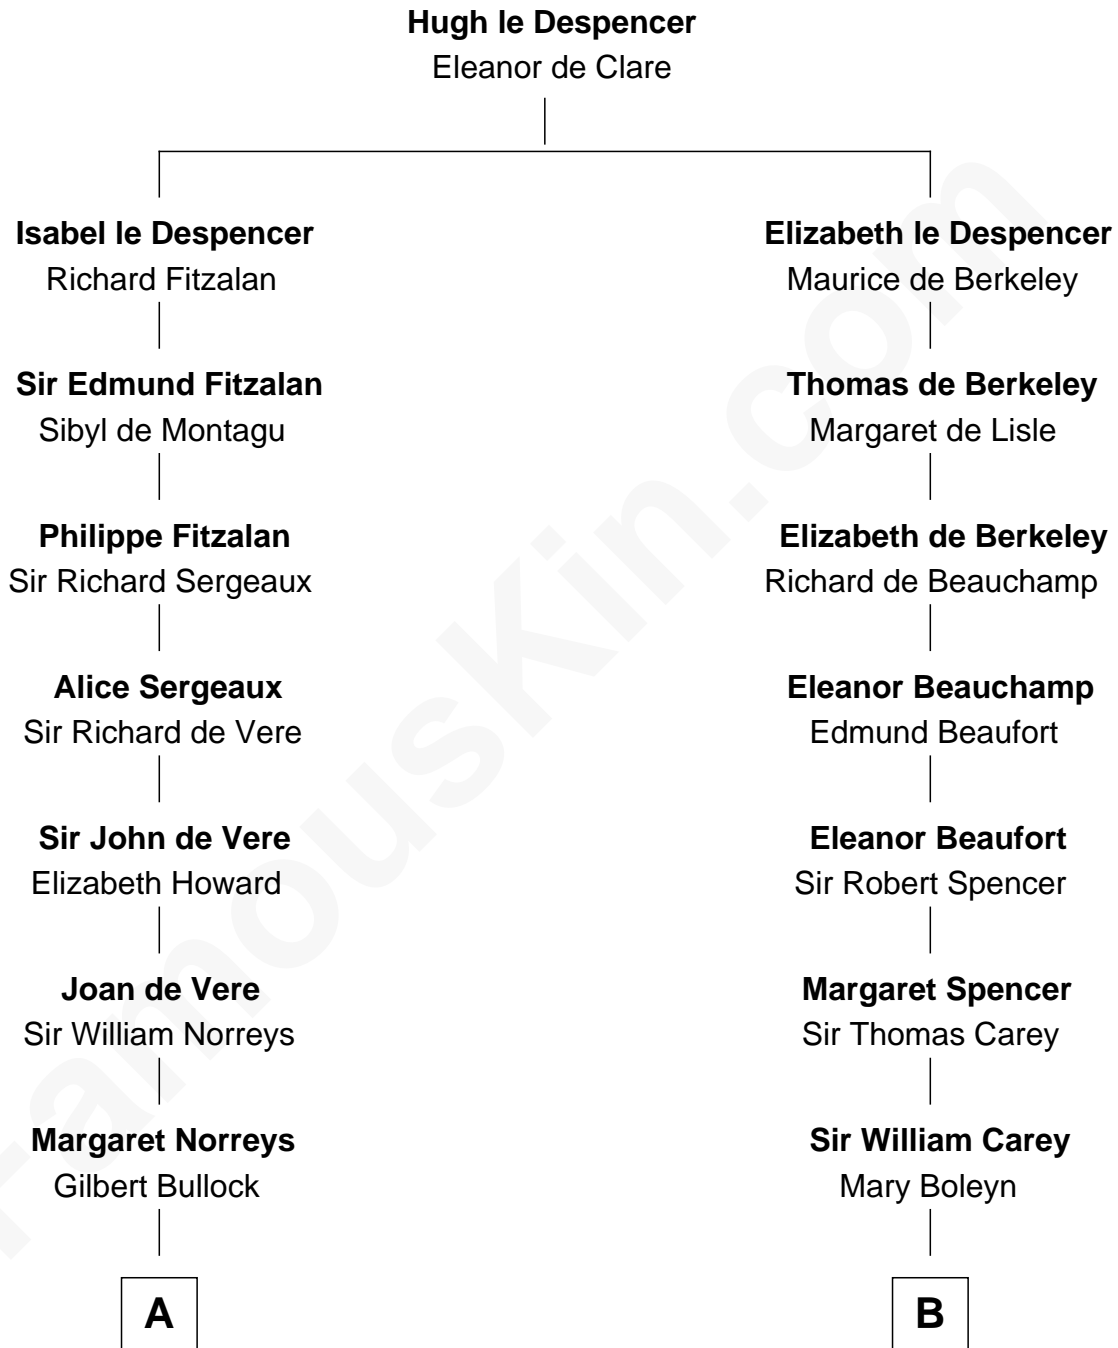

FamousKin.com

Relationship Chart of

Bill Weld

68th Governor of Massachusetts

15th cousin 5 times removed of

William C. C. Claiborne

1st Governor of Louisiana

C

—
Dr. Francis Minot Weld
Fanny Elizabeth Bartholomew

—
Francis Minot Weld
Margaret Low White

—
David Weld
Mary Blake Nichols

—
Bill Weld
68th Governor of Massachusetts

FamousKin.com