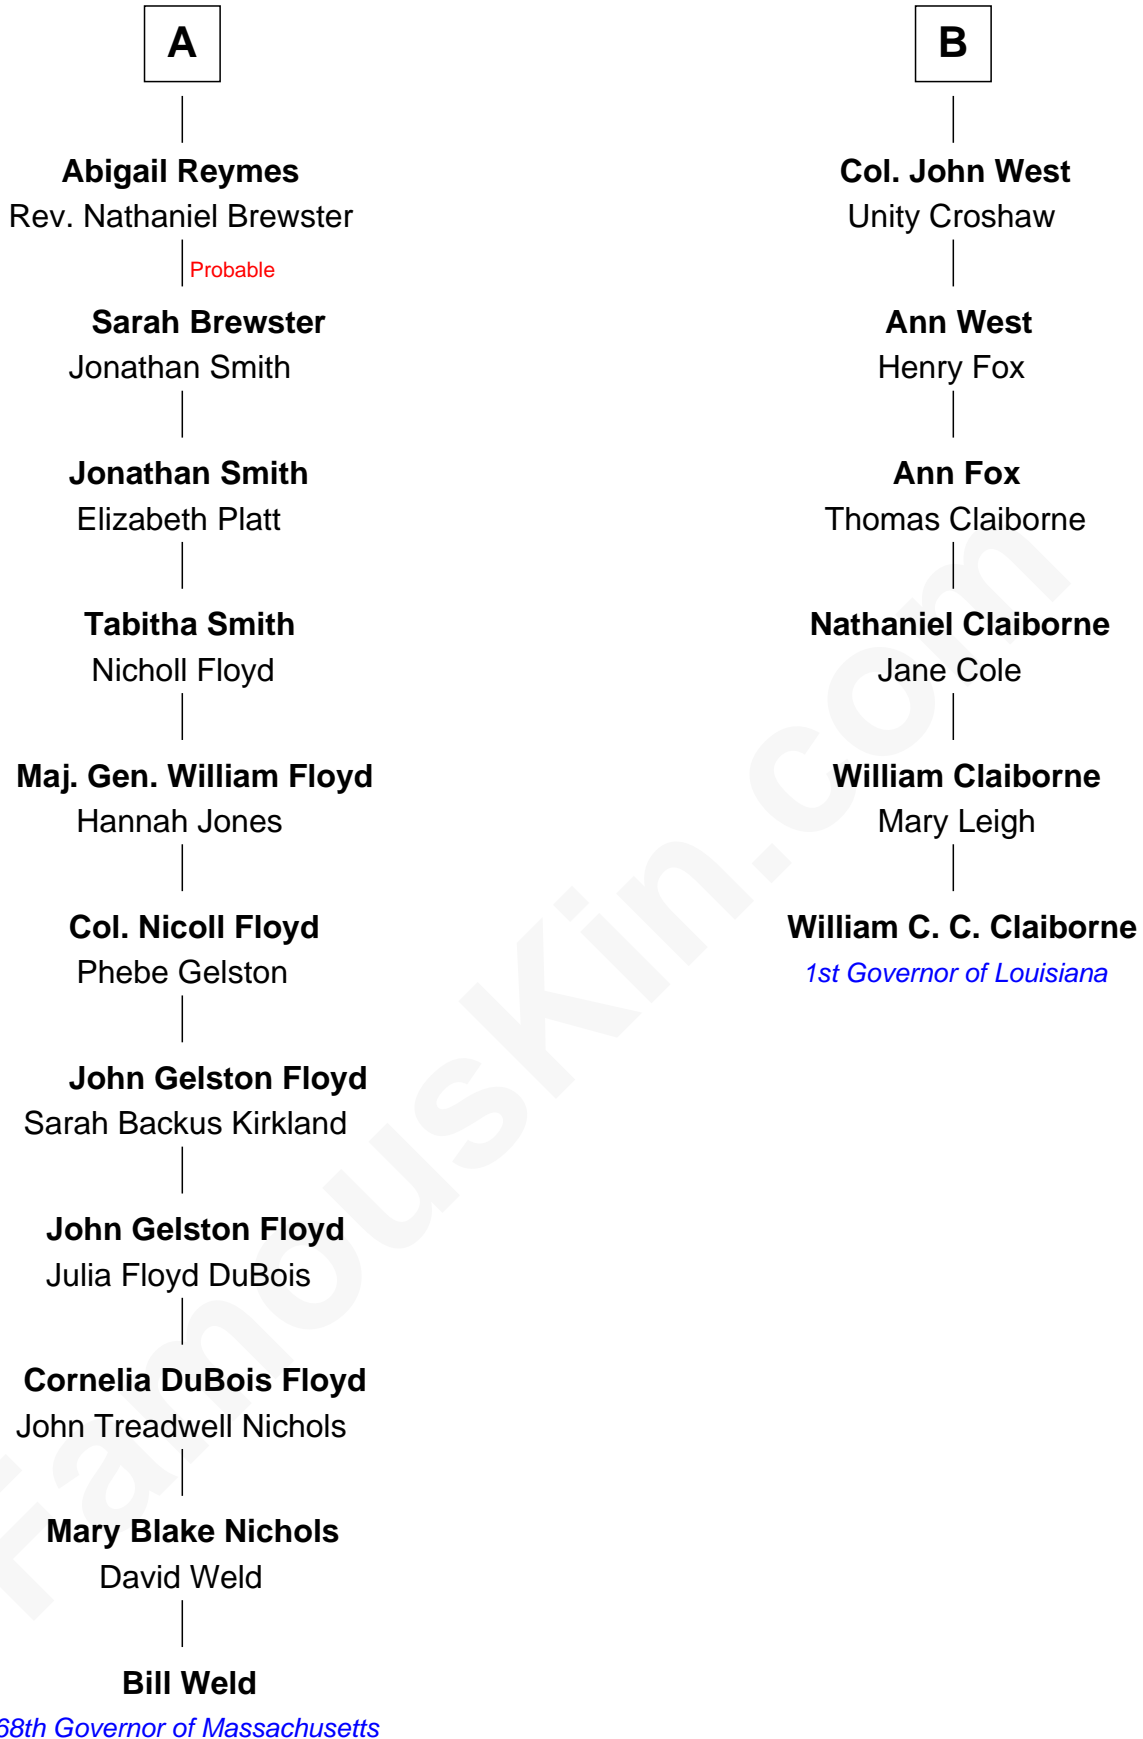

# FamousKin.com

## Relationship Chart of

### Bill Weld

68th Governor of Massachusetts  
12th cousin 5 times removed of

**William C. C. Claiborne**  
1st Governor of Louisiana

Bill Weld photo by [Marc Nozell](#) ([CC BY-SA 2.0](#))