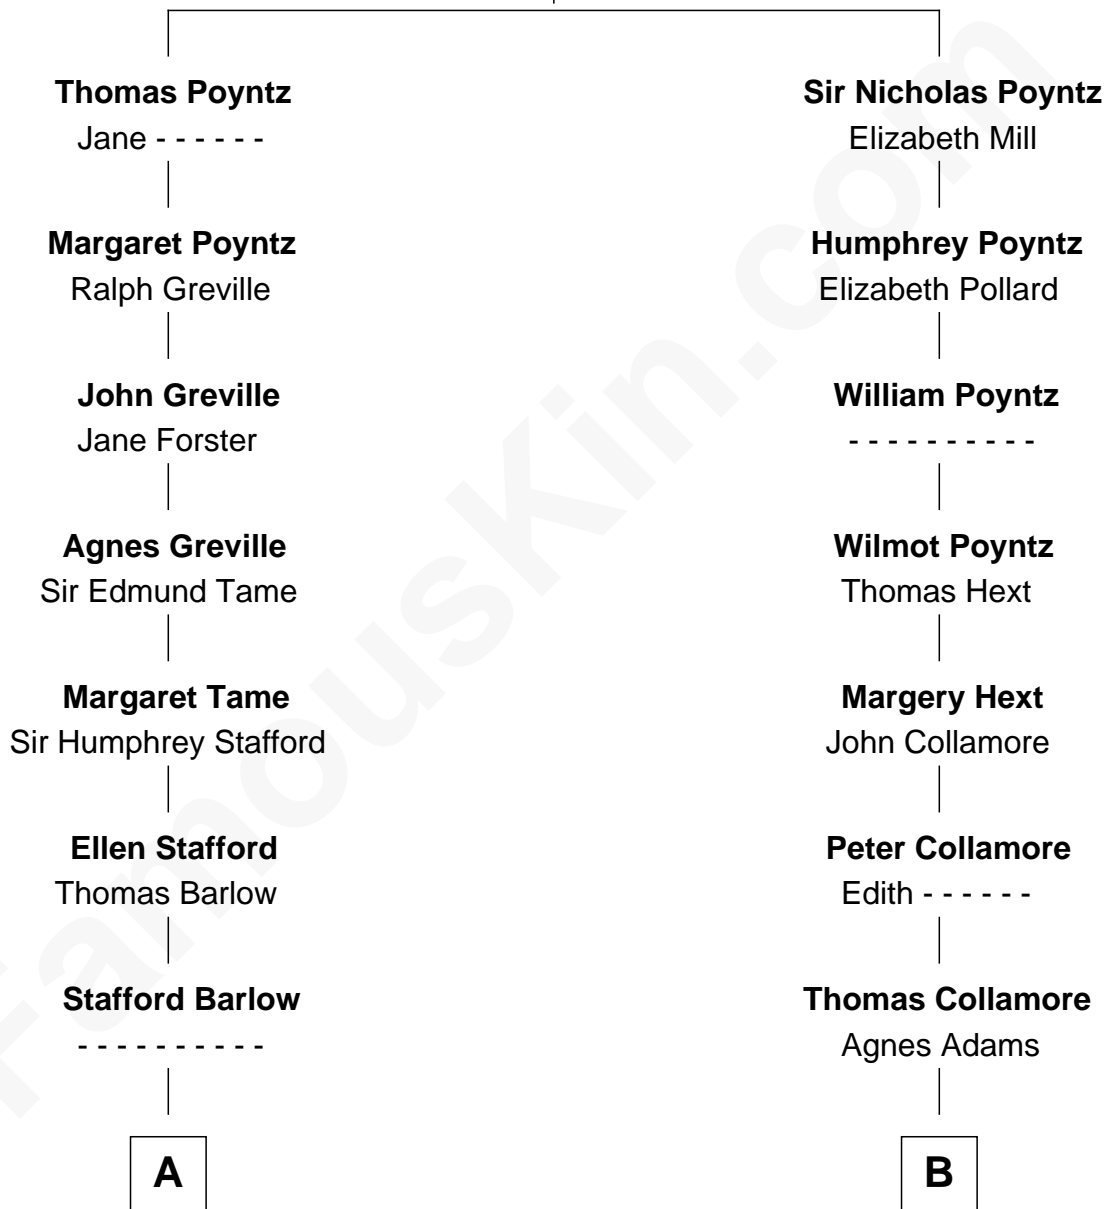

FamousKin.com Relationship Chart of

Bill Weld

68th Governor of Massachusetts

19th cousin of

Bill Gates

Founder of Microsoft

Robert Poyntz
Katherine FitzNichol

C

Margaret Low White

Francis Minot Weld

David Weld

Mary Blake Nichols

Bill Weld

68th Governor of Massachusetts

D

James Willard Maxwell