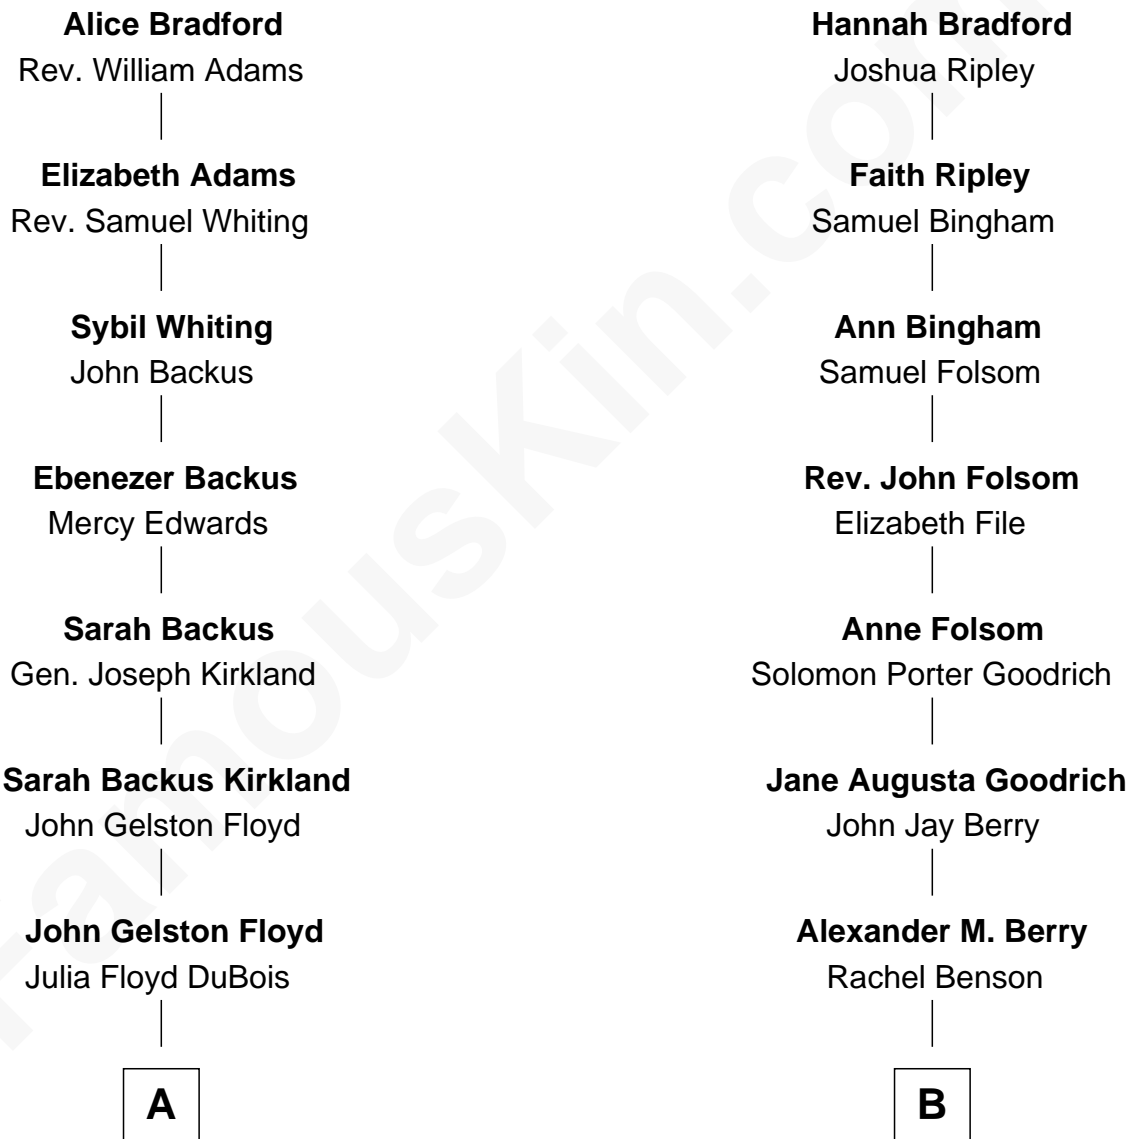

FamousKin.com Relationship Chart of

Bill Weld

68th Governor of Massachusetts

9th cousin 1 time removed of

Sally Field

TV and Movie Actress

William Bradford

Alice Richards

A

Cornelia DuBois Floyd
John Treadwell Nichols

Mary Blake Nichols
David Weld

Bill Weld
68th Governor of Massachusetts

B

Charlotte Berry
John Quincy Field

Fleet Folsom Field
Jane Elizabeth Fox

Richard Dryden Field
Margaret Joy Morlan

Sally Field
TV and Movie Actress