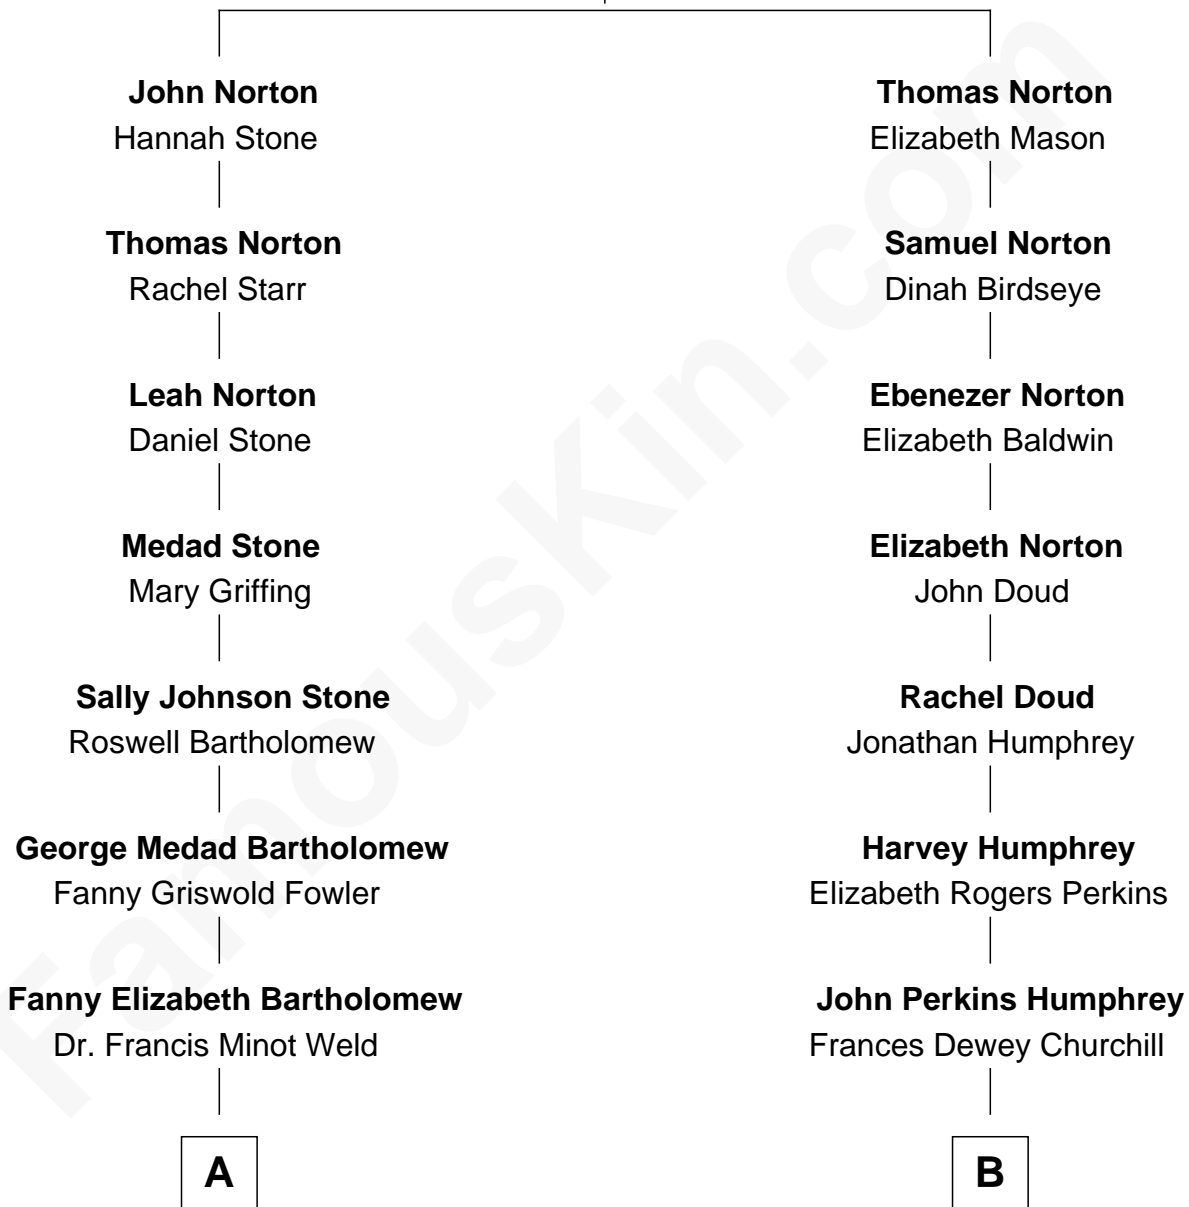

FamousKin.com Relationship Chart of

Bill Weld

68th Governor of Massachusetts

8th cousin 1 time removed of

Humphrey Bogart

Movie Actor

Thomas Norton

Grace Wells

A

Francis Minot Weld
Margaret Low White

David Weld
Mary Blake Nichols

Bill Weld
68th Governor of Massachusetts

B

Maud Humphrey
Dr. Belmont Deforest Bogart

Humphrey Bogart
Movie Actor

FamousKin.com