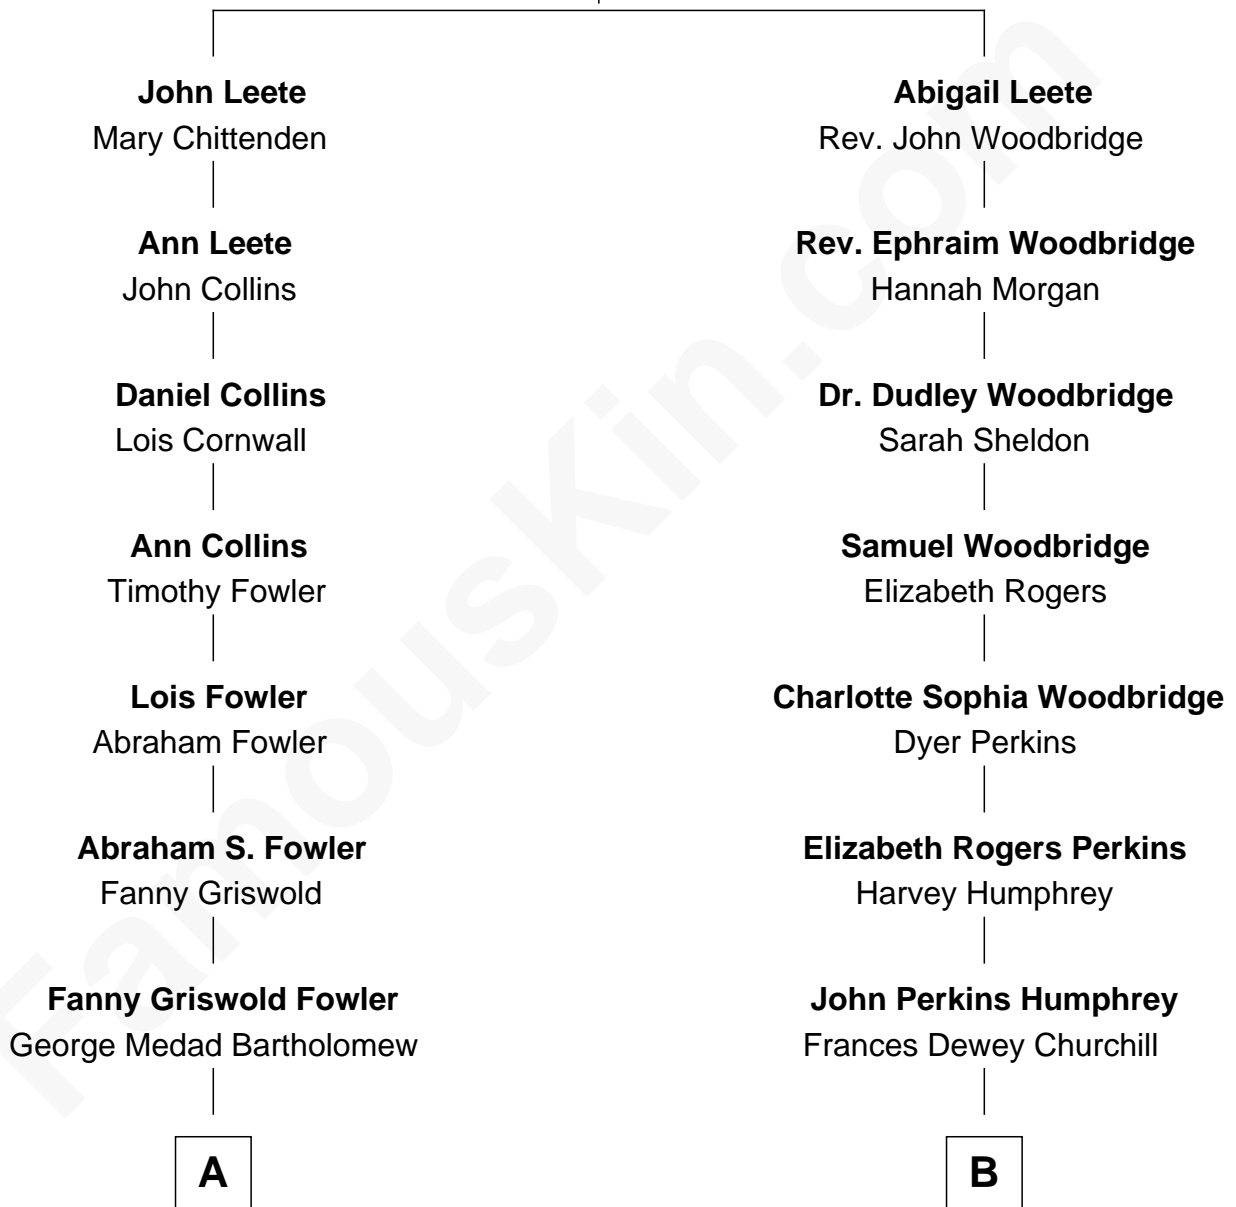

FamousKin.com Relationship Chart of

Bill Weld

68th Governor of Massachusetts

8th cousin 2 times removed of

Humphrey Bogart

Movie Actor

Gov. William Leete

Anna Payne

FamousKin.com