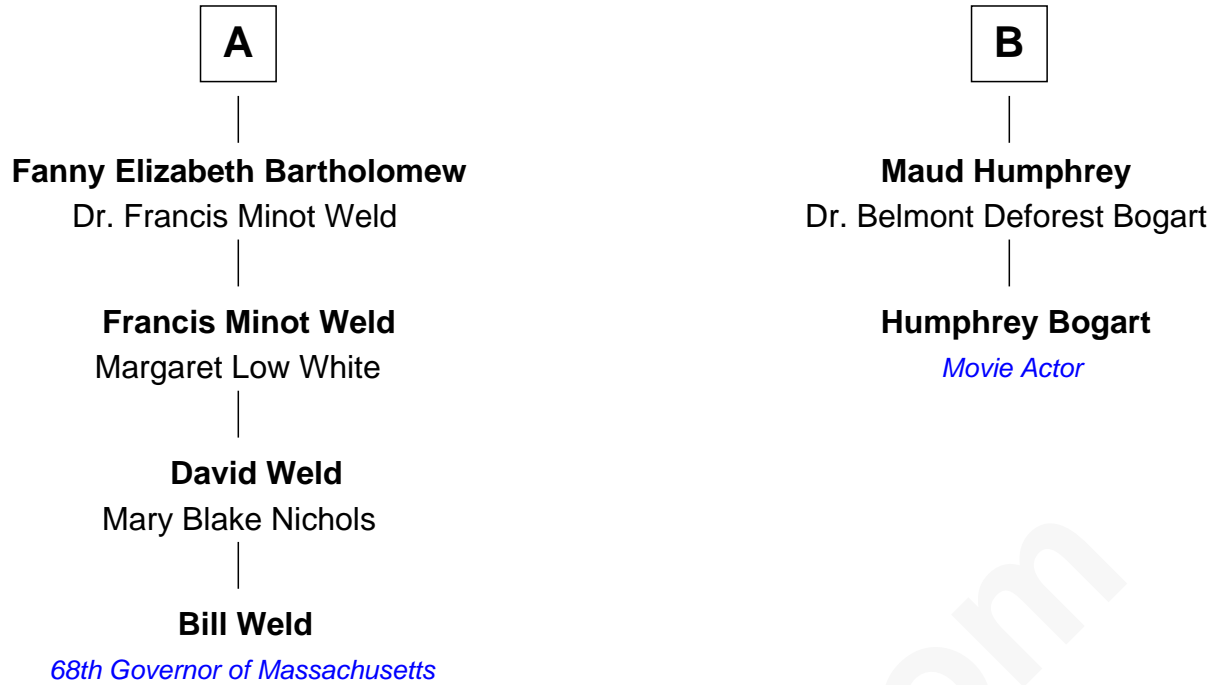

FamousKin.com Relationship Chart of

Bill Weld

68th Governor of Massachusetts

8th cousin 2 times removed of

Humphrey Bogart

Movie Actor

Gov. William Leete

Anna Payne

FamousKin.com