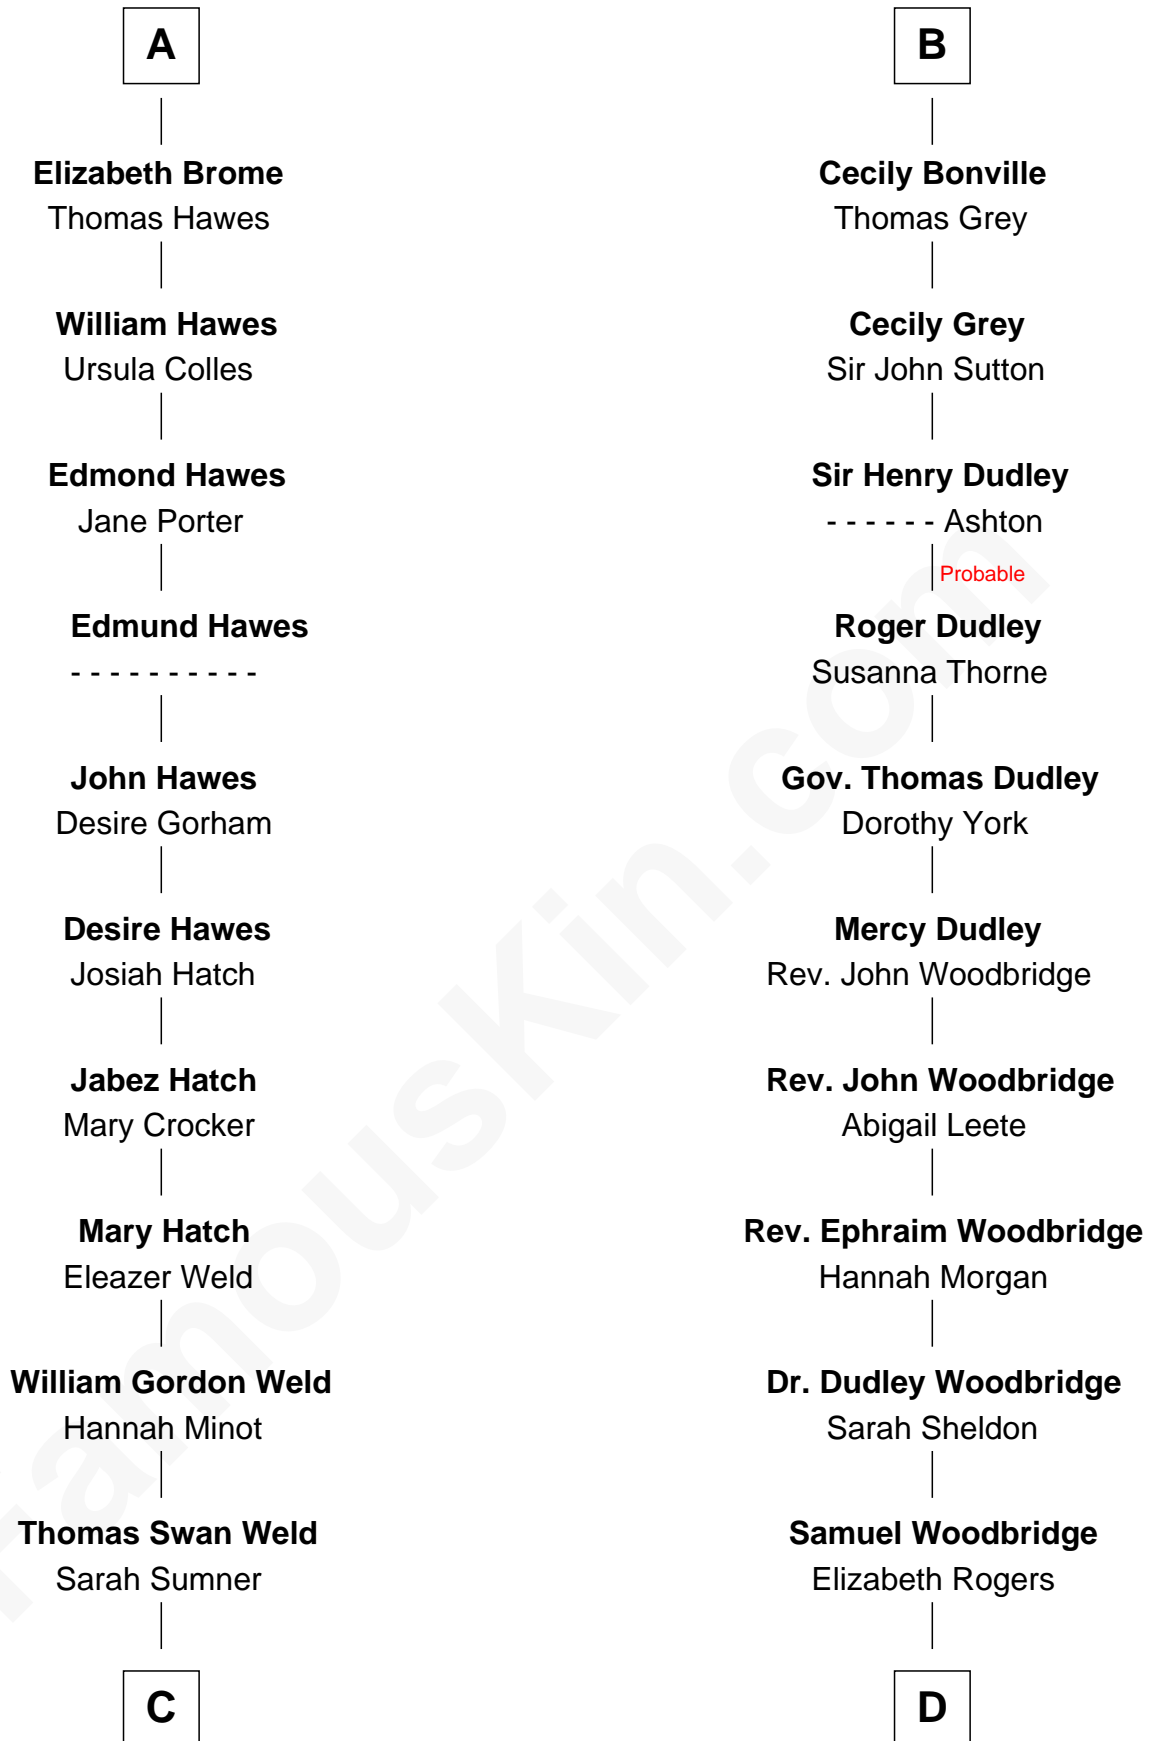

FamousKin.com Relationship Chart of

Bill Weld

68th Governor of Massachusetts

20th cousin 1 time removed of

Humphrey Bogart

Movie Actor

Sir Robert de Ros

Isabel de Aubeney

C

Dr. Francis Minot Weld
Fanny Elizabeth Bartholomew

Francis Minot Weld
Margaret Low White

David Weld
Mary Blake Nichols

Bill Weld
68th Governor of Massachusetts

D

Charlotte Sophia Woodbridge
Dyer Perkins

Elizabeth Rogers Perkins
Harvey Humphrey