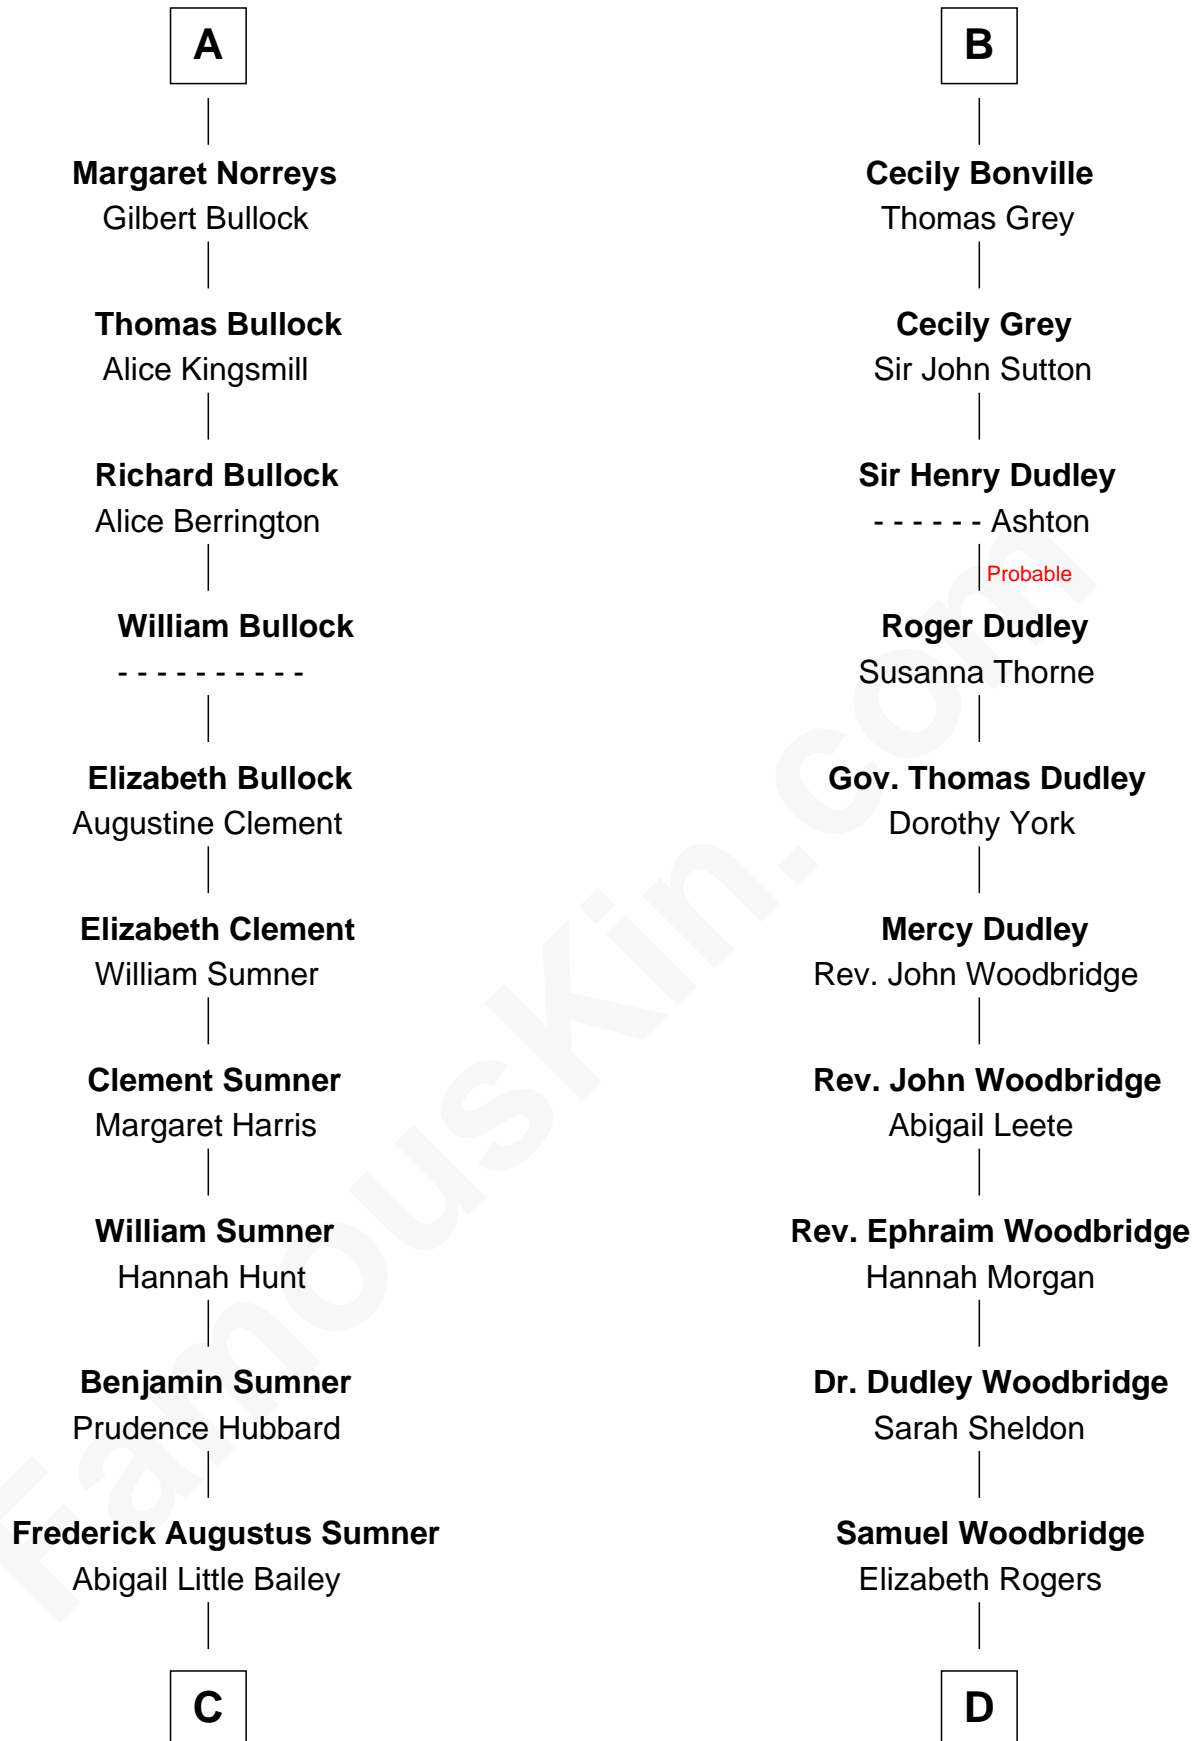

FamousKin.com Relationship Chart of

Bill Weld

68th Governor of Massachusetts

21st cousin of

Humphrey Bogart

Movie Actor

Sir Gilbert de Clare

Joan of Acre

C

Sarah Sumner
Thomas Swan Weld

Dr. Francis Minot Weld
Fanny Elizabeth Bartholomew

Francis Minot Weld
Margaret Low White

David Weld
Mary Blake Nichols

Bill Weld
68th Governor of Massachusetts

D

Charlotte Sophia Woodbridge
Dyer Perkins