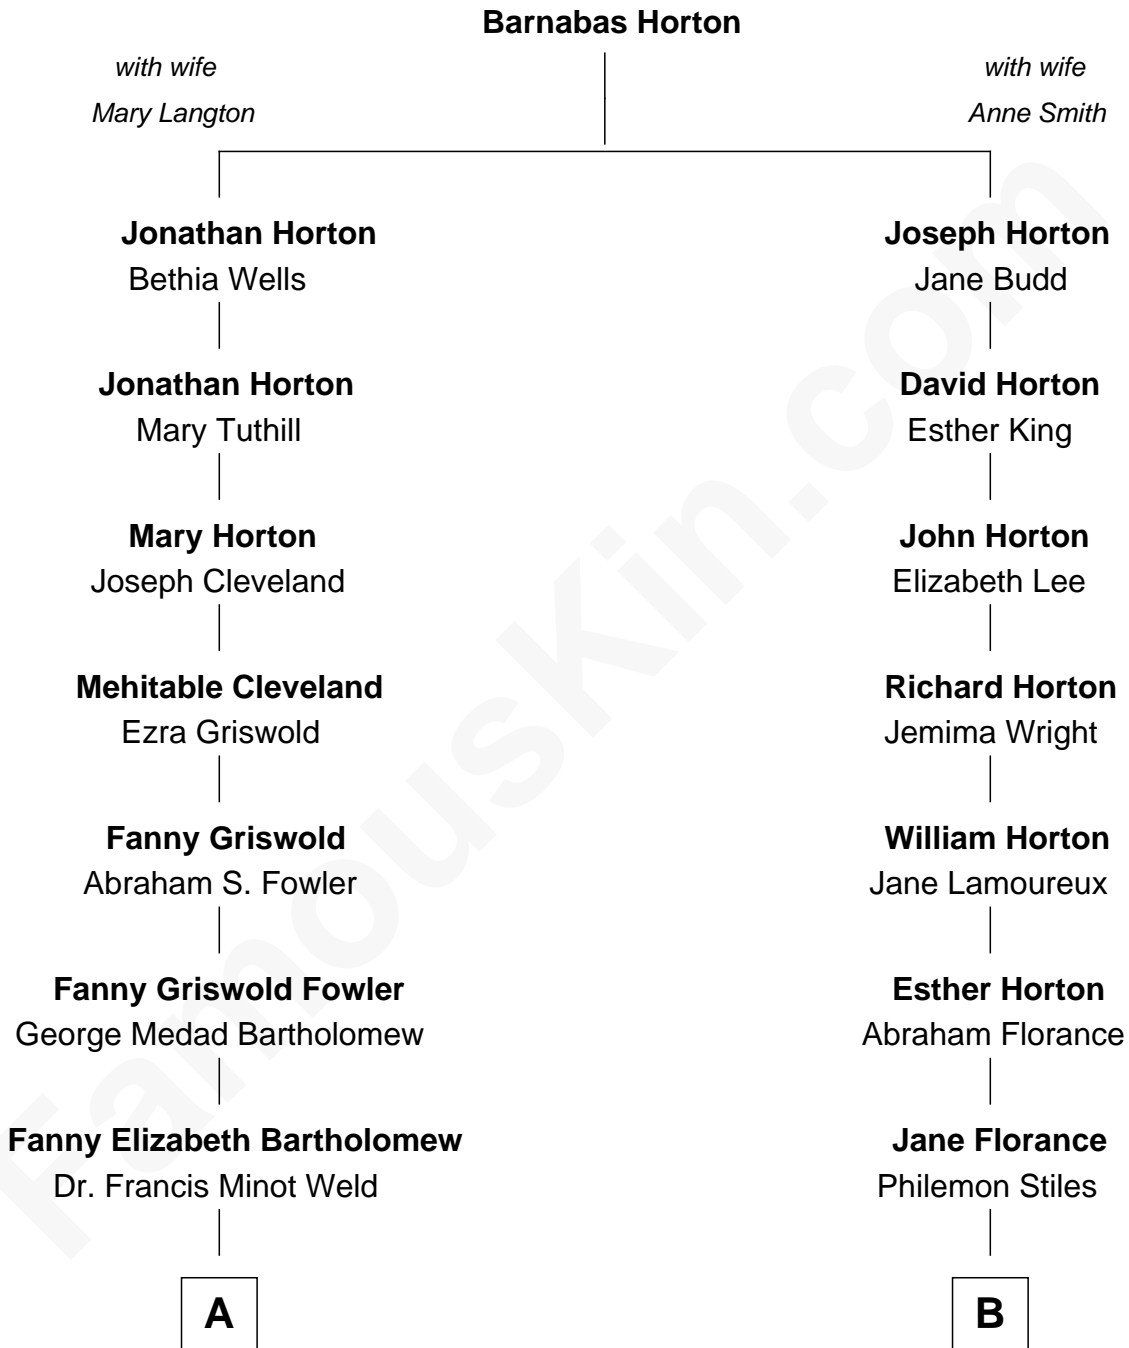

# FamousKin.com Relationship Chart of

**Bill Weld**

*68th Governor of Massachusetts*

9th cousin of

**Humphrey Bogart**

*Movie Actor*

**A**

**Francis Minot Weld**  
Margaret Low White

**David Weld**  
Mary Blake Nichols

**Bill Weld**  
*68th Governor of Massachusetts*

**B**

**Julia Ann Stiles**  
Adam Welty Bogart

**Dr. Belmont Deforest Bogart**  
Maud Humphrey

**Humphrey Bogart**  
*Movie Actor*

FamousKin.com