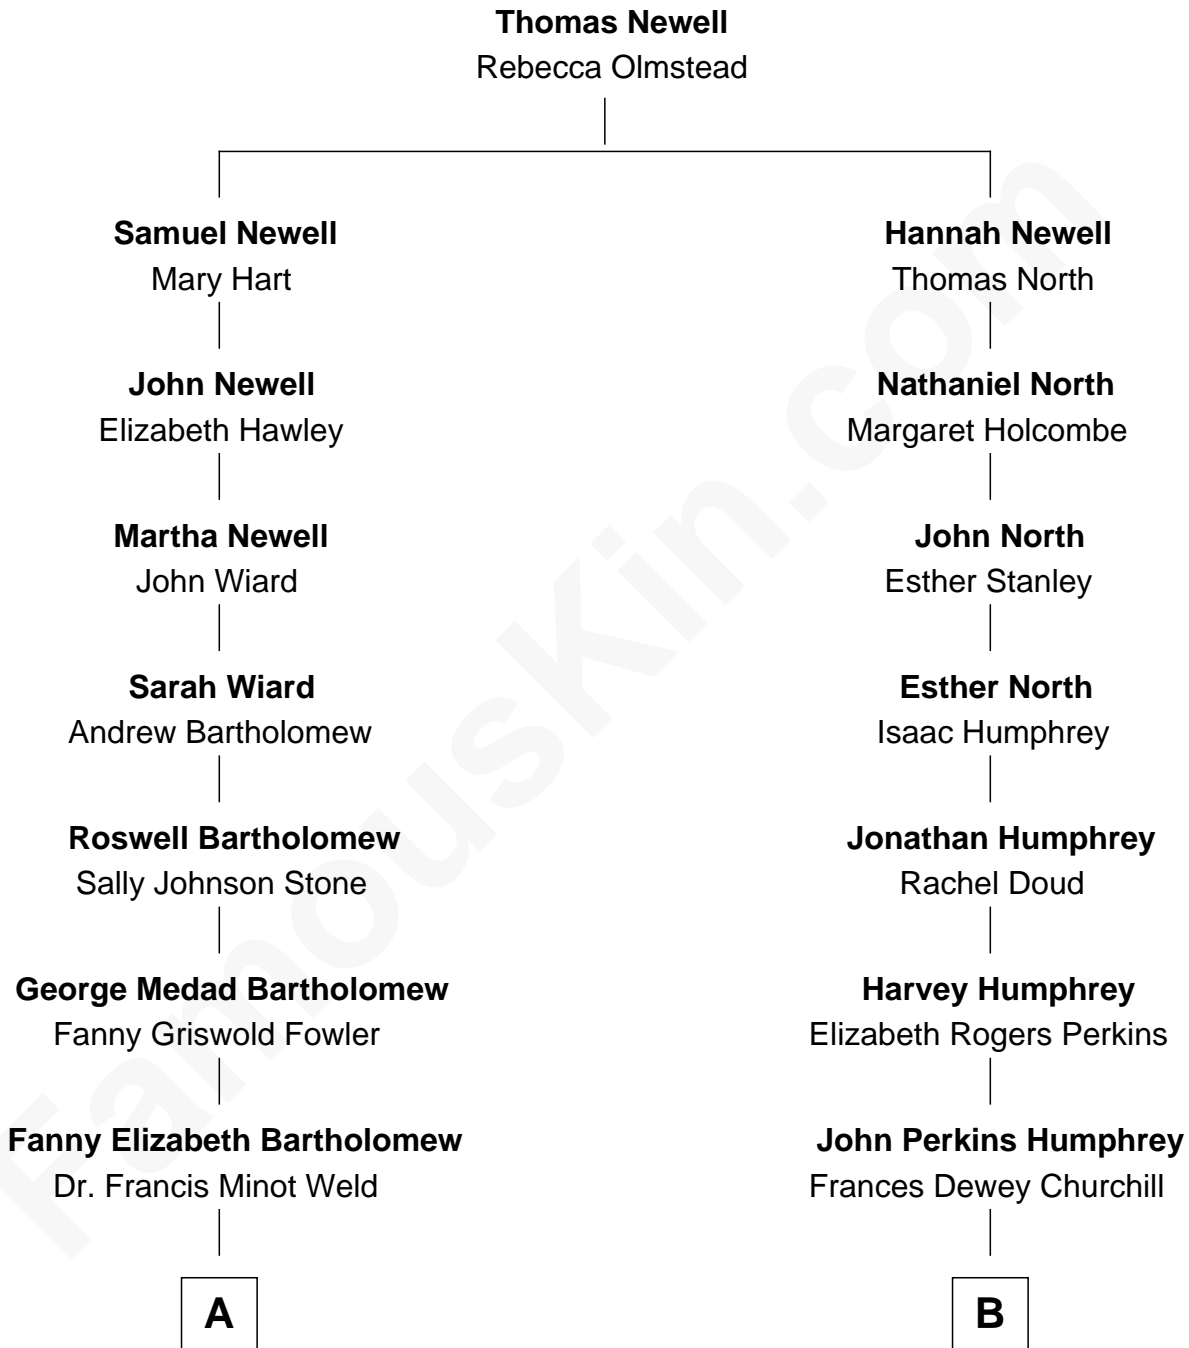

FamousKin.com Relationship Chart of

Bill Weld

68th Governor of Massachusetts

8th cousin 1 time removed of

Humphrey Bogart

Movie Actor

A

Francis Minot Weld
Margaret Low White

David Weld
Mary Blake Nichols

Bill Weld
68th Governor of Massachusetts

B

Maud Humphrey
Dr. Belmont Deforest Bogart

Humphrey Bogart
Movie Actor

FamousKin.com