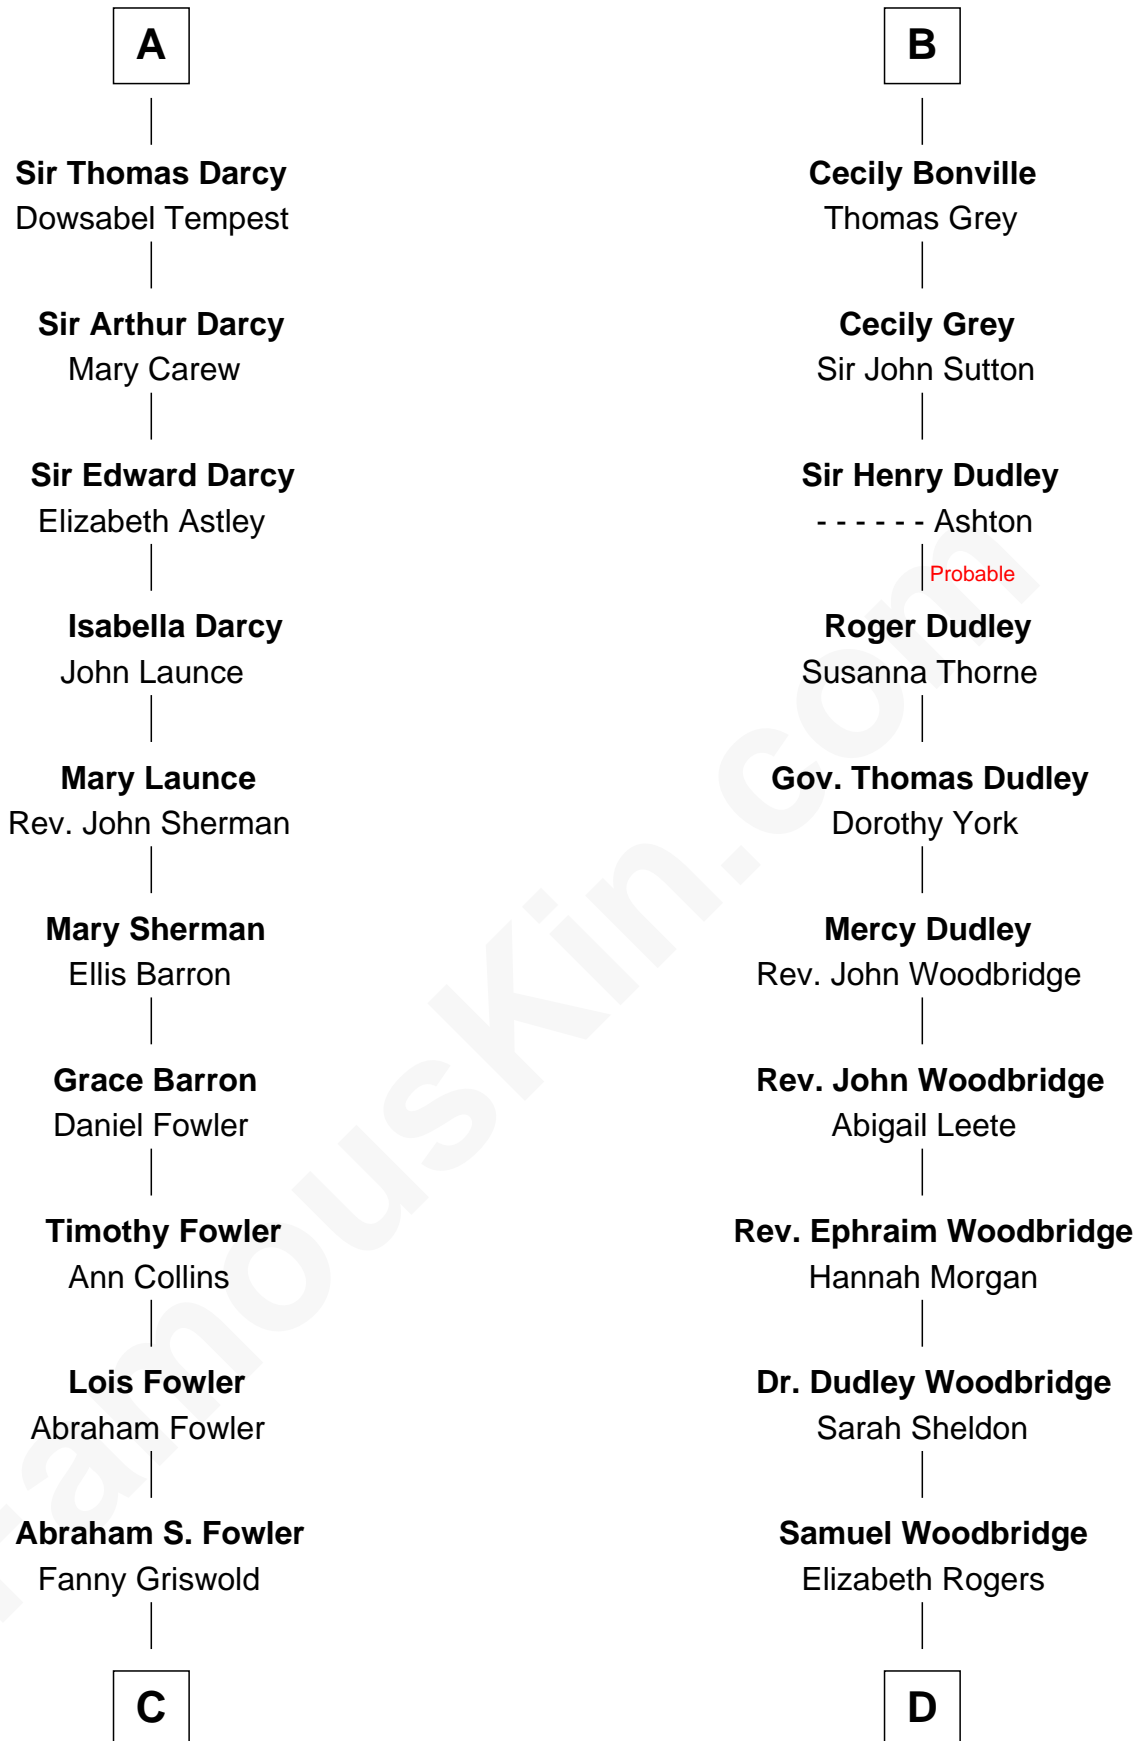

FamousKin.com Relationship Chart of

Bill Weld

68th Governor of Massachusetts

21st cousin of

Humphrey Bogart

Movie Actor

John de Vaux

C

Fanny Griswold Fowler
George Medad Bartholomew

Fanny Elizabeth Bartholomew
Dr. Francis Minot Weld

Francis Minot Weld
Margaret Low White

David Weld
Mary Blake Nichols

Bill Weld
68th Governor of Massachusetts

D

Charlotte Sophia Woodbridge
Dyer Perkins

Elizabeth Rogers Perkins
Harvey Humphrey

John Perkins Humphrey
Frances Dewey Churchill

Maud Humphrey
Dr. Belmont Deforest Bogart

Humphrey Bogart
Movie Actor