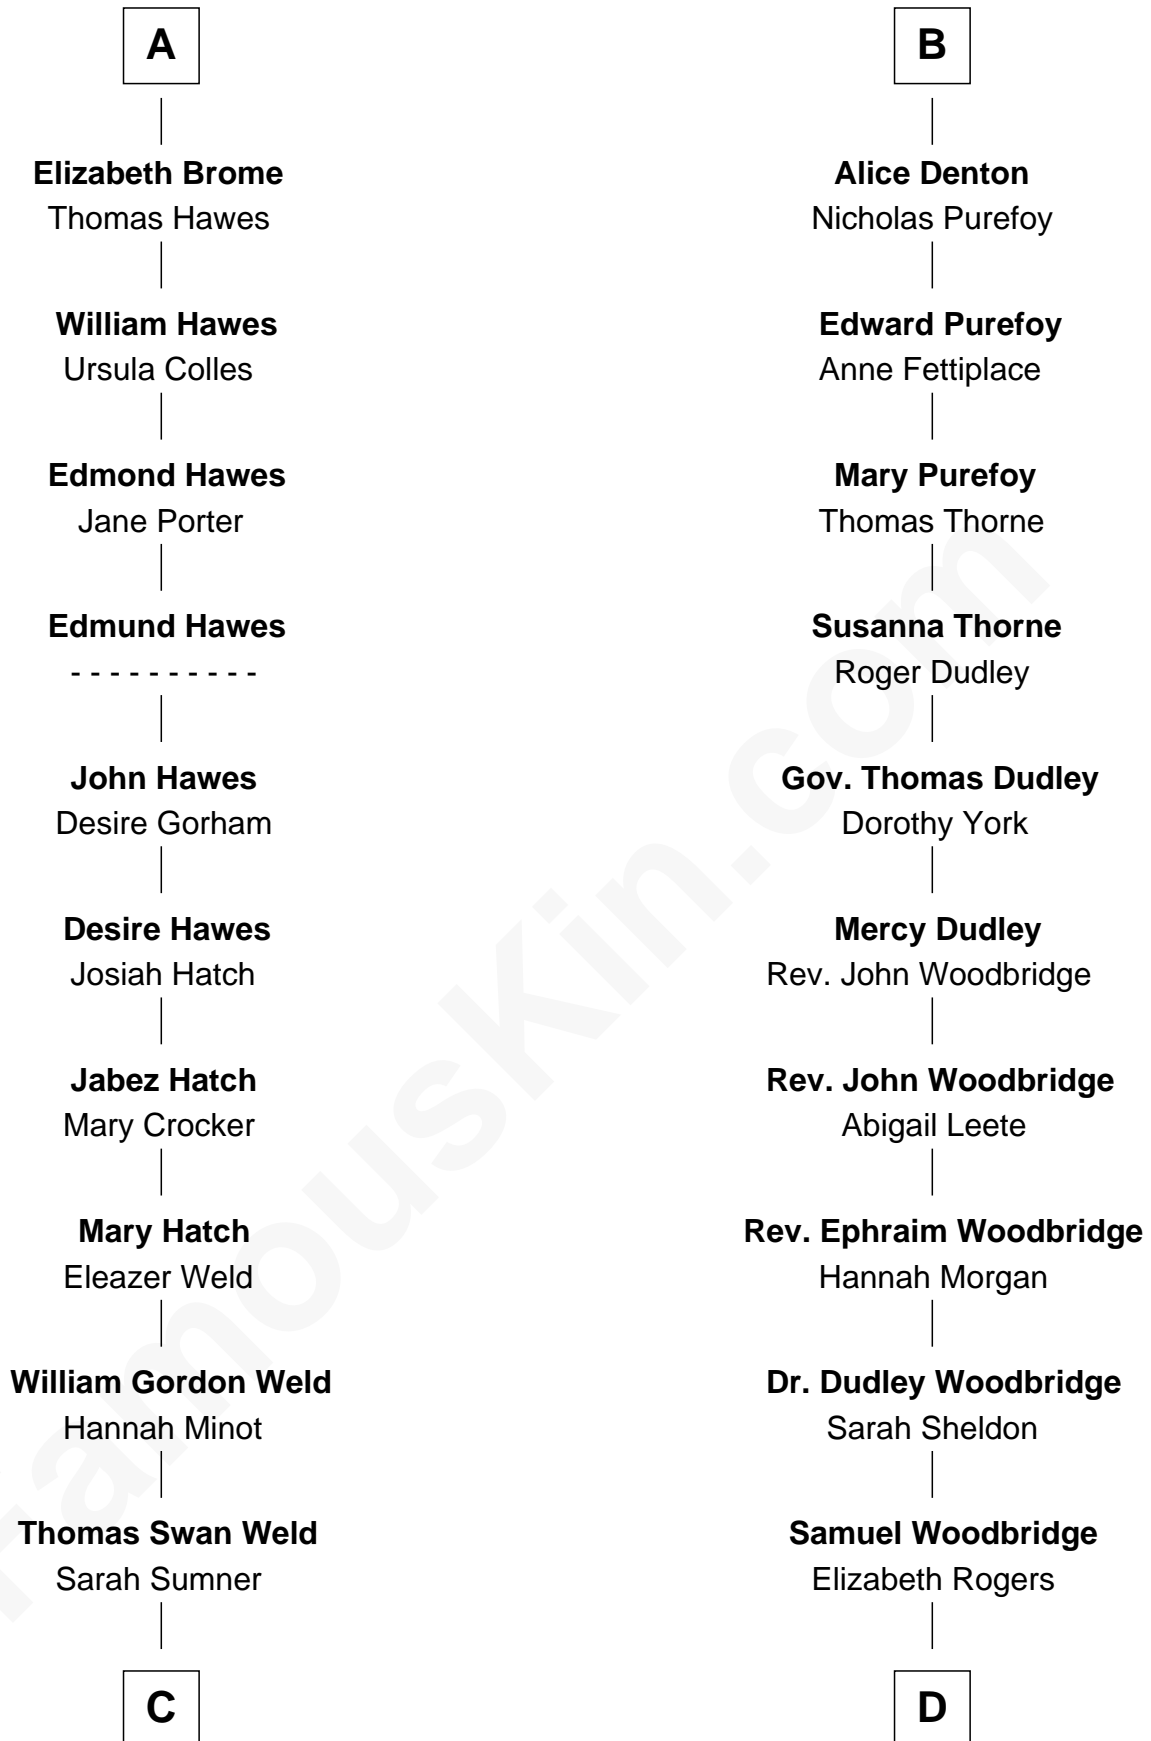

FamousKin.com Relationship Chart of

Bill Weld

68th Governor of Massachusetts

20th cousin 1 time removed of

Humphrey Bogart

Movie Actor

Sir Richard of Cornwall

Joan - - - - -

C

Dr. Francis Minot Weld
Fanny Elizabeth Bartholomew

Francis Minot Weld
Margaret Low White

David Weld
Mary Blake Nichols

Bill Weld
68th Governor of Massachusetts

D

Charlotte Sophia Woodbridge
Dyer Perkins

Elizabeth Rogers Perkins
Harvey Humphrey