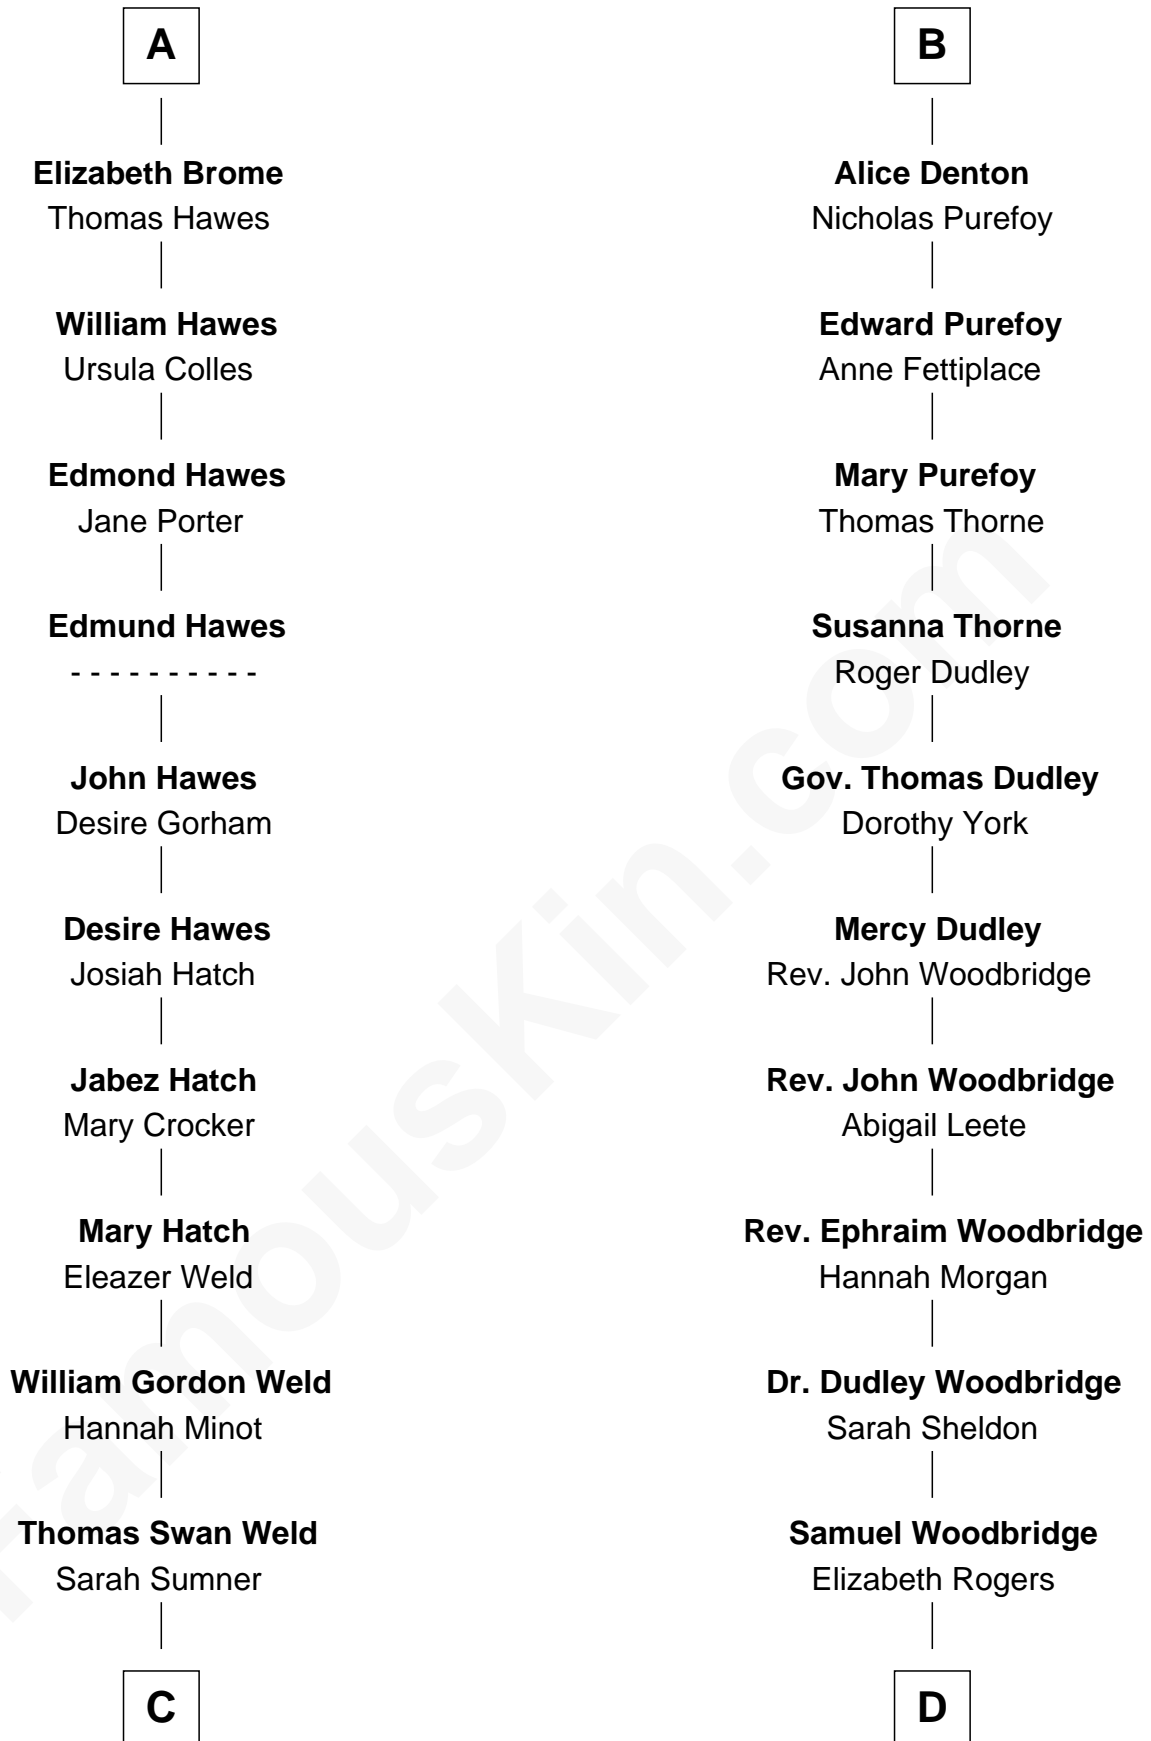

FamousKin.com Relationship Chart of

Bill Weld

68th Governor of Massachusetts

20th cousin 1 time removed of

Humphrey Bogart

Movie Actor

Sir William Martin

Eleanor FitzReynold

C

Dr. Francis Minot Weld
Fanny Elizabeth Bartholomew

Francis Minot Weld
Margaret Low White

David Weld
Mary Blake Nichols

Bill Weld
68th Governor of Massachusetts

D

Charlotte Sophia Woodbridge
Dyer Perkins

Elizabeth Rogers Perkins
Harvey Humphrey