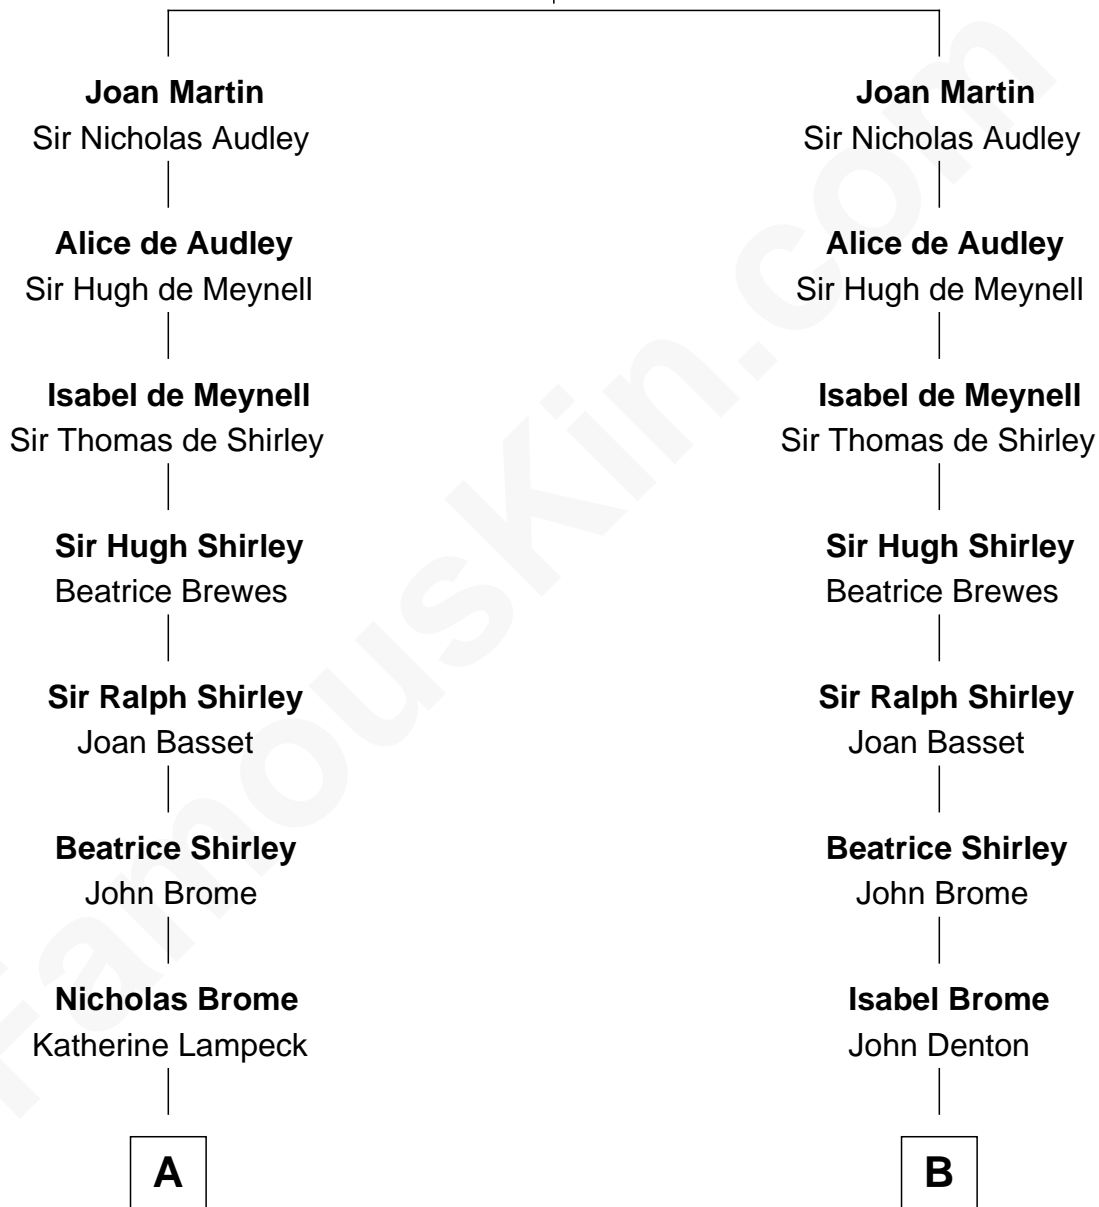

FamousKin.com Relationship Chart of

Bill Weld

68th Governor of Massachusetts

20th cousin 1 time removed of

Humphrey Bogart

Movie Actor

Sir William Martin

Eleanor FitzReynold

C

Dr. Francis Minot Weld
Fanny Elizabeth Bartholomew

Francis Minot Weld
Margaret Low White

David Weld
Mary Blake Nichols

Bill Weld
68th Governor of Massachusetts

D

Charlotte Sophia Woodbridge
Dyer Perkins

Elizabeth Rogers Perkins
Harvey Humphrey