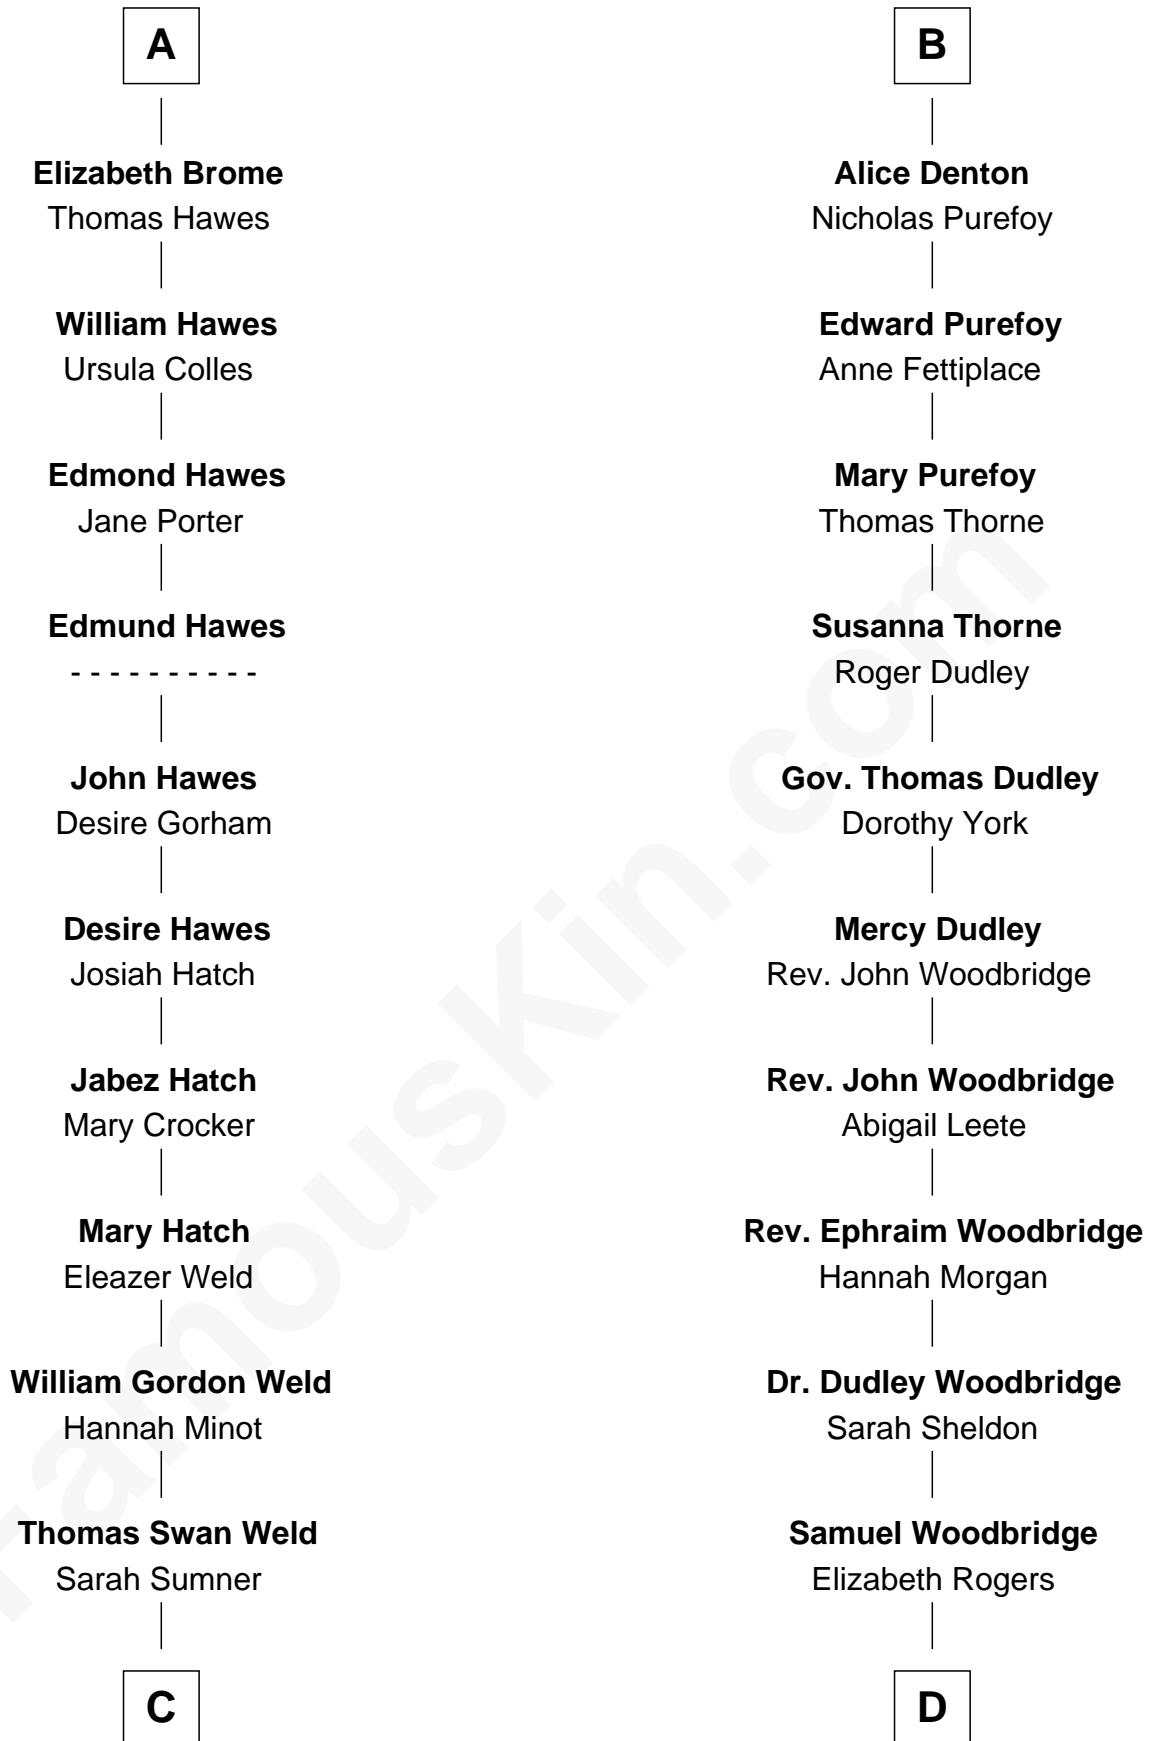

FamousKin.com Relationship Chart of

Bill Weld

68th Governor of Massachusetts

20th cousin 1 time removed of

Humphrey Bogart

Movie Actor

Sir Nicholas de Audley

Katherine Giffard

C

Dr. Francis Minot Weld
Fanny Elizabeth Bartholomew

Francis Minot Weld
Margaret Low White

David Weld
Mary Blake Nichols

Bill Weld
68th Governor of Massachusetts

D

Charlotte Sophia Woodbridge
Dyer Perkins

Elizabeth Rogers Perkins
Harvey Humphrey