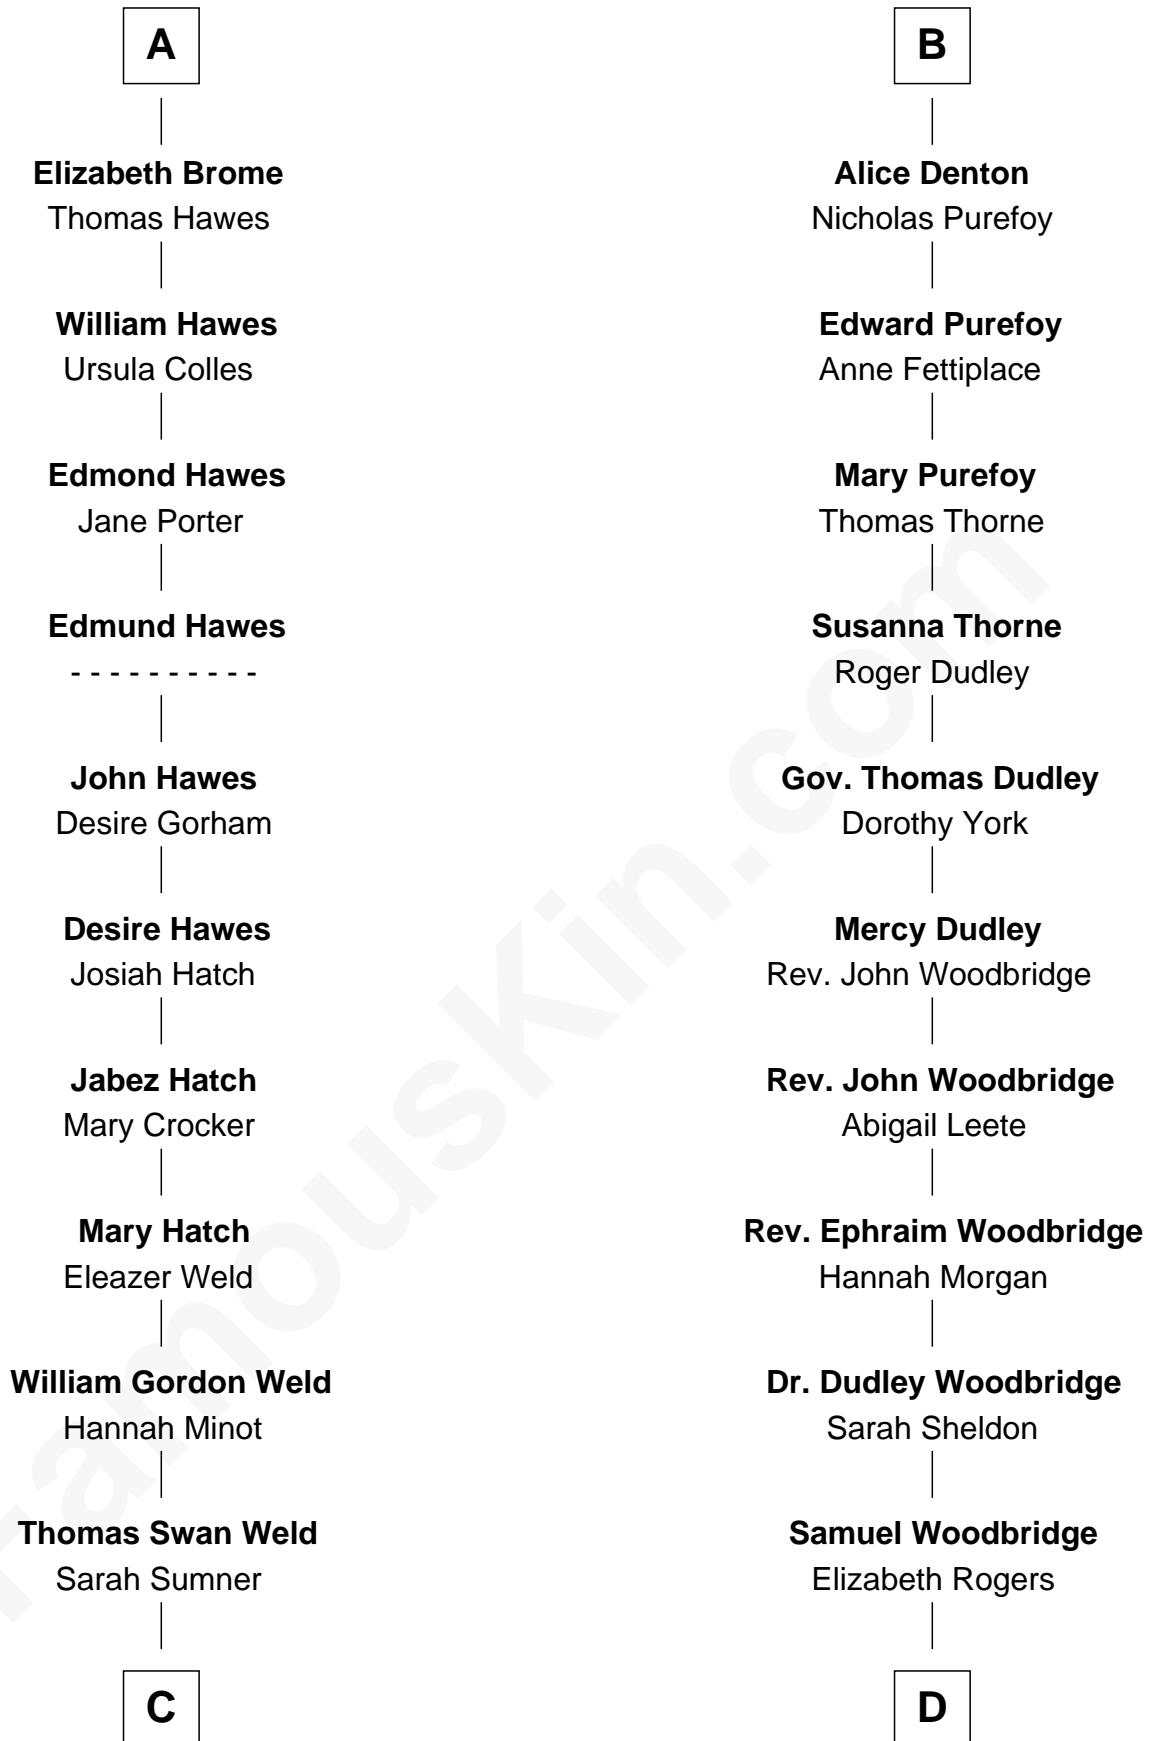

FamousKin.com Relationship Chart of

Bill Weld

68th Governor of Massachusetts

20th cousin 1 time removed of

Humphrey Bogart

Movie Actor

Sir William le Latimer

C

Dr. Francis Minot Weld
Fanny Elizabeth Bartholomew

Francis Minot Weld
Margaret Low White

David Weld
Mary Blake Nichols

Bill Weld
68th Governor of Massachusetts

D

Charlotte Sophia Woodbridge
Dyer Perkins

Elizabeth Rogers Perkins
Harvey Humphrey