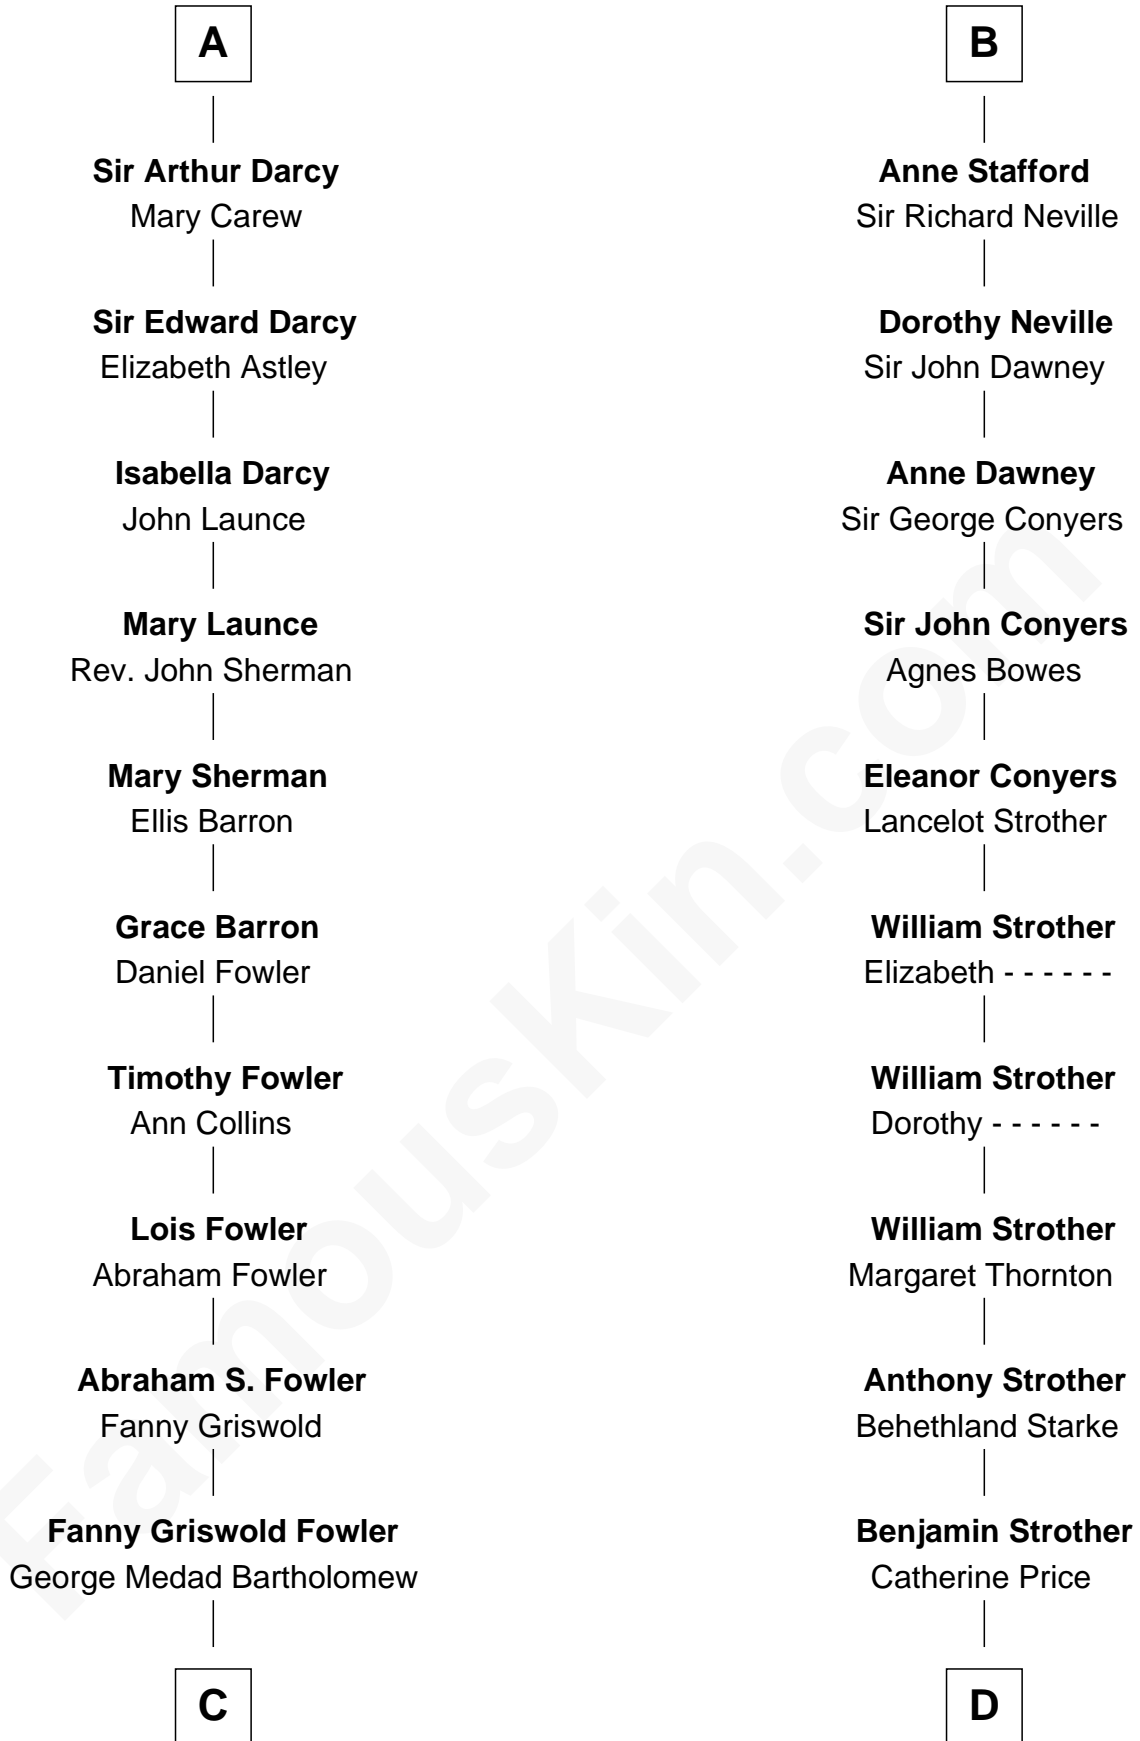

FamousKin.com Relationship Chart of

Bill Weld

68th Governor of Massachusetts

20th cousin 1 time removed of

Randolph Scott

Movie Actor

John de Botetourte

Maud FitzThomas

C

Fanny Elizabeth Bartholomew

Dr. Francis Minot Weld

Francis Minot Weld

Margaret Low White

David Weld

Mary Blake Nichols

Bill Weld

68th Governor of Massachusetts

D

Catherine Price Strother

Joseph Minor Crane

John William Crane

Margaret Ann Sadler

Joseph Minor Crane

Lavinia Lionberger

Lucy Lionberger Crane

George Grant Scott

Randolph Scott

Movie Actor