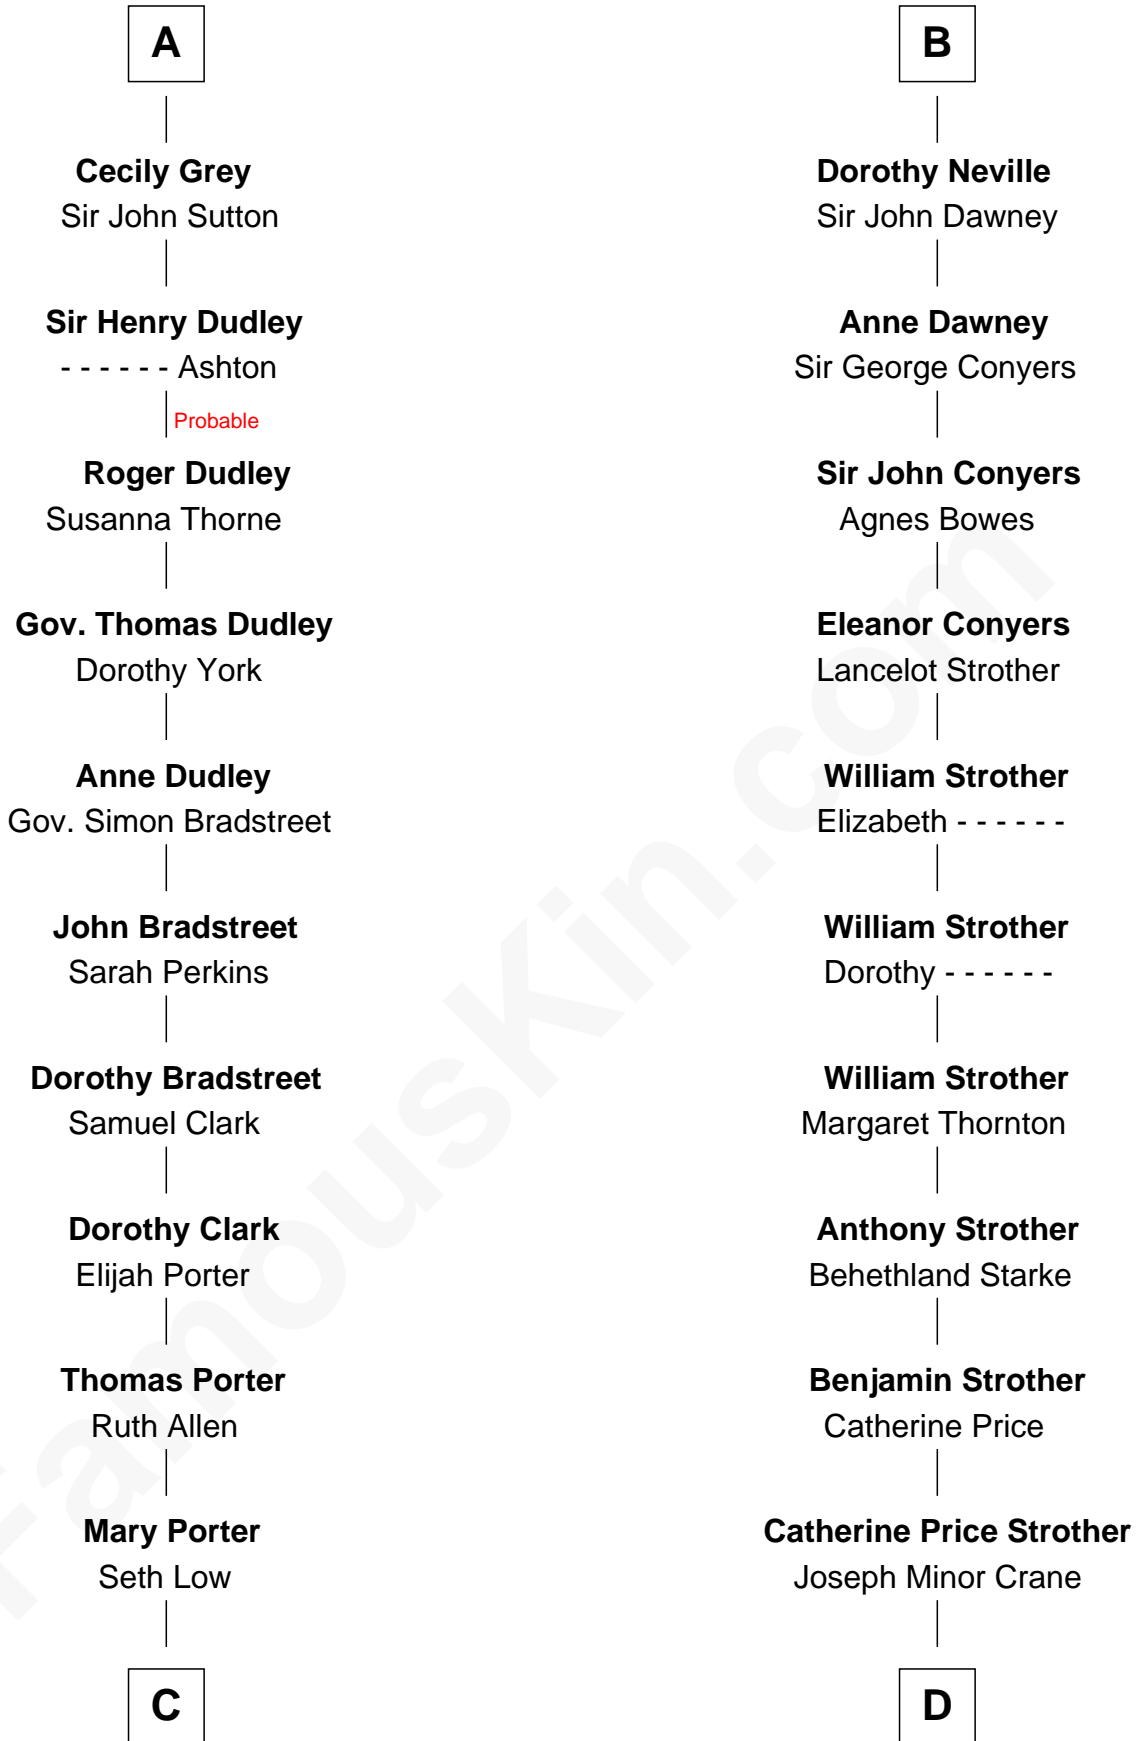

FamousKin.com Relationship Chart of

Bill Weld

68th Governor of Massachusetts

20th cousin 1 time removed of

Randolph Scott

Movie Actor

C

Harriet Low
John Babcock Hillard

Harriet Hillard
William Augustus White

Margaret Low White
Francis Minot Weld

David Weld
Mary Blake Nichols

Bill Weld
68th Governor of Massachusetts

D

John William Crane
Margaret Ann Sadler

Joseph Minor Crane
Lavinia Lionberger

Lucy Lionberger Crane
George Grant Scott

Randolph Scott
Movie Actor