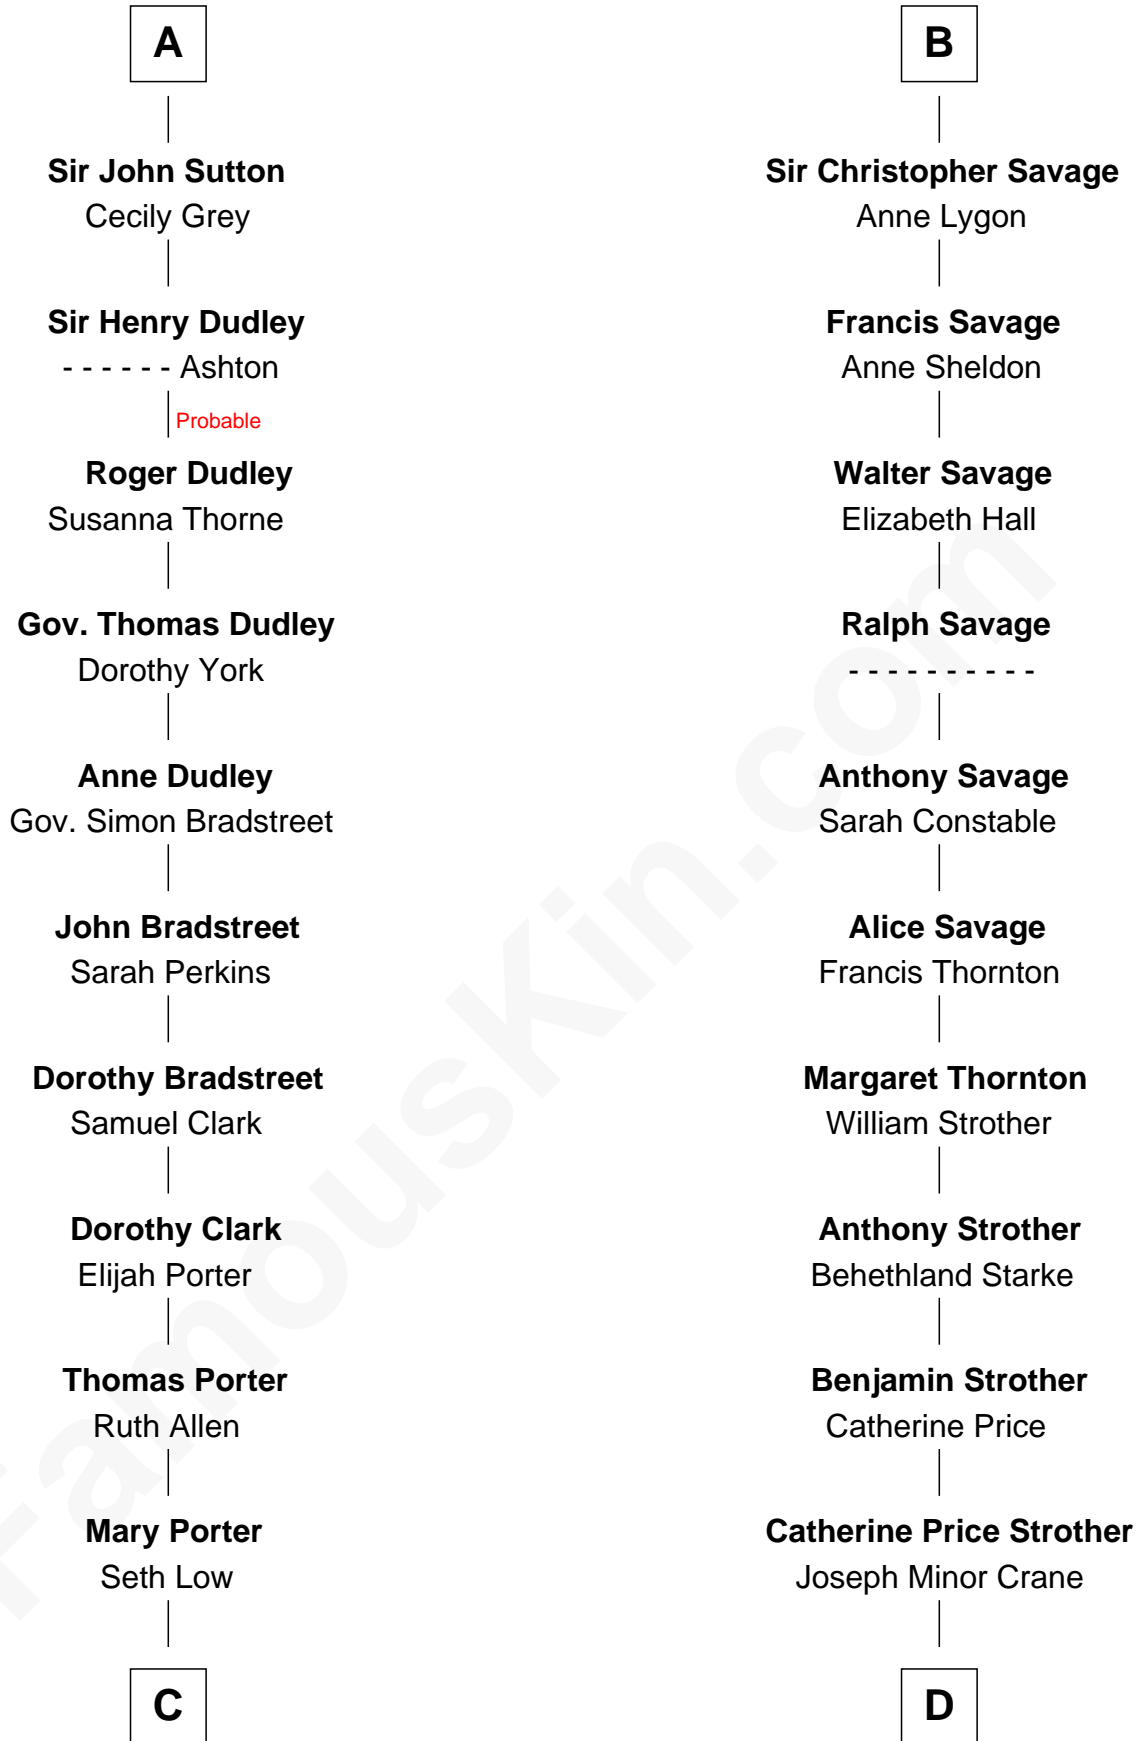

FamousKin.com Relationship Chart of

Bill Weld

68th Governor of Massachusetts

20th cousin 1 time removed of

Randolph Scott

Movie Actor

Edmund Plantagenet

Blanche of Artois

C

Harriet Low
John Babcock Hillard

Harriet Hillard
William Augustus White

Margaret Low White
Francis Minot Weld

David Weld
Mary Blake Nichols

Bill Weld
68th Governor of Massachusetts

D

John William Crane
Margaret Ann Sadler

Joseph Minor Crane
Lavinia Lionberger

Lucy Lionberger Crane
George Grant Scott

Randolph Scott
Movie Actor